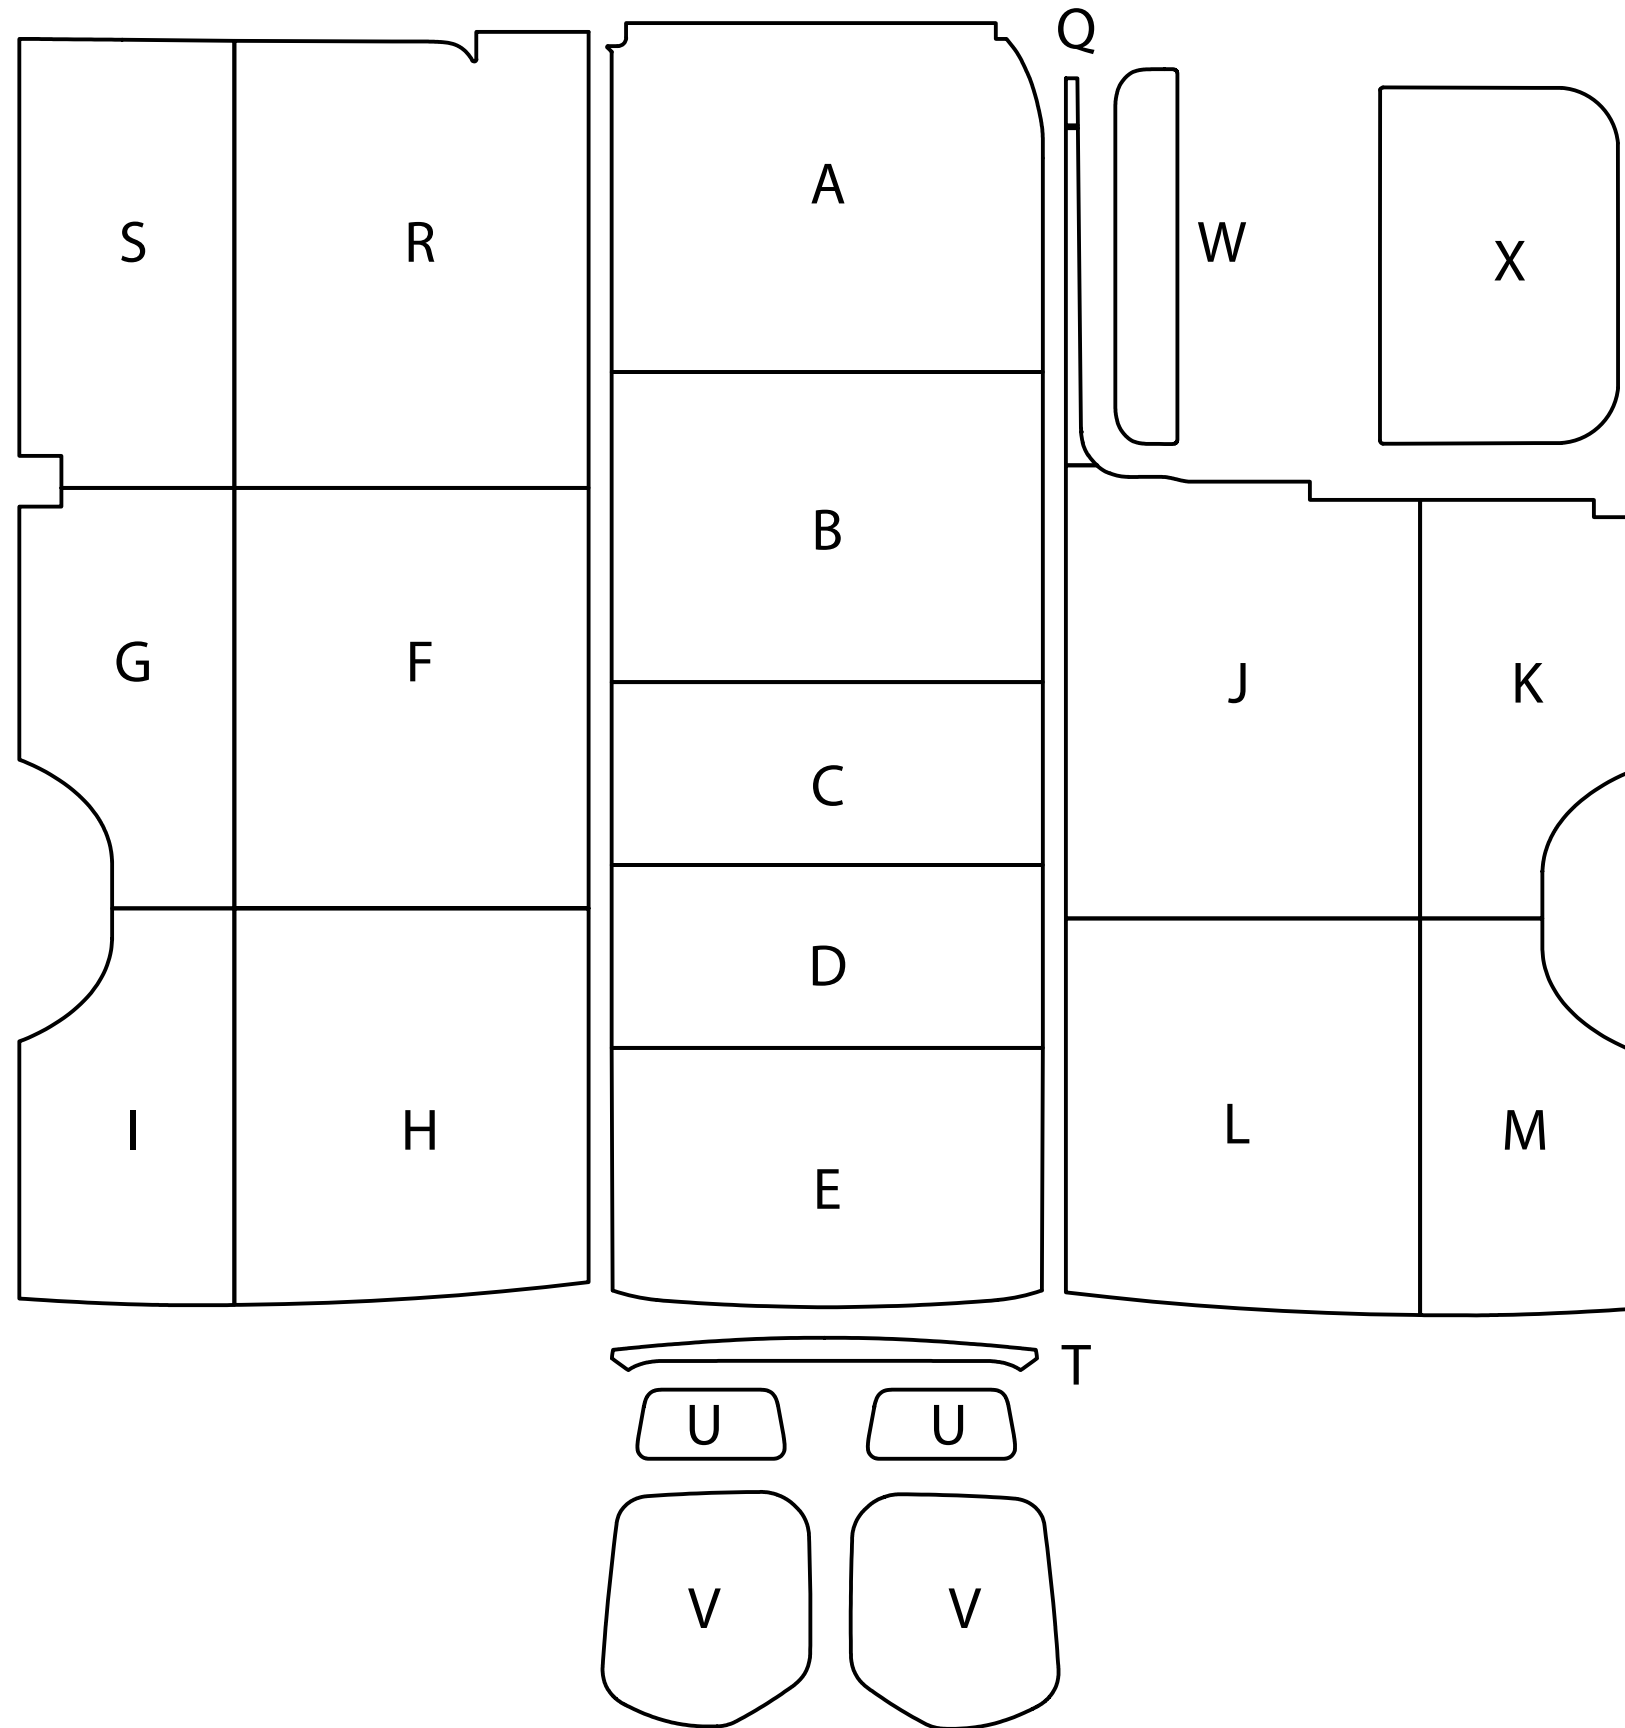

DIY PAPER PANEL KIT 2019+ 170"

PARTS AND HARDWARE LIST			
PART	SKU	QTY	✓
CEILING FRONT PANEL	A	1	
CEILING FRONT MIDDLE PANEL	B	1	
CEILING MIDDLE PANEL	C	1	
CEILING MIDDLE REAR PANEL	D	1	
CEILING REAR PANEL	E	1	
DRIVER MIDDLE UPPER PANEL	F	1	
DRIVER MIDDLE LOWER PANEL	G	1	
DRIVER REAR UPPER PANEL	H	1	
DRIVER REAR LOWER PANEL	I	1	
PASSENGER MIDDLE UPPER PANEL	J	1	
PASSENGER MIDDLE LOWER PANEL	K	1	
PASSENGER REAR UPPER PANEL	L	1	
PASSENGER REAR LOWER PANEL	M	1	
SLIDER DOOR UPPER TRIM	Q	1	
DRIVER FRONT UPPER PANEL	R	1	
DRIVER FRONT LOWER PANEL	S	1	
D-COLUMN UPPER TRIM	T	1	
REAR DOOR UPPER PANEL	U	2	
REAR DOOR WINDOW PANEL	V	2	
SLIDER DOOR UPPER PANEL	W	1	
SLIDER DOOR LOWER PANEL	X	1	