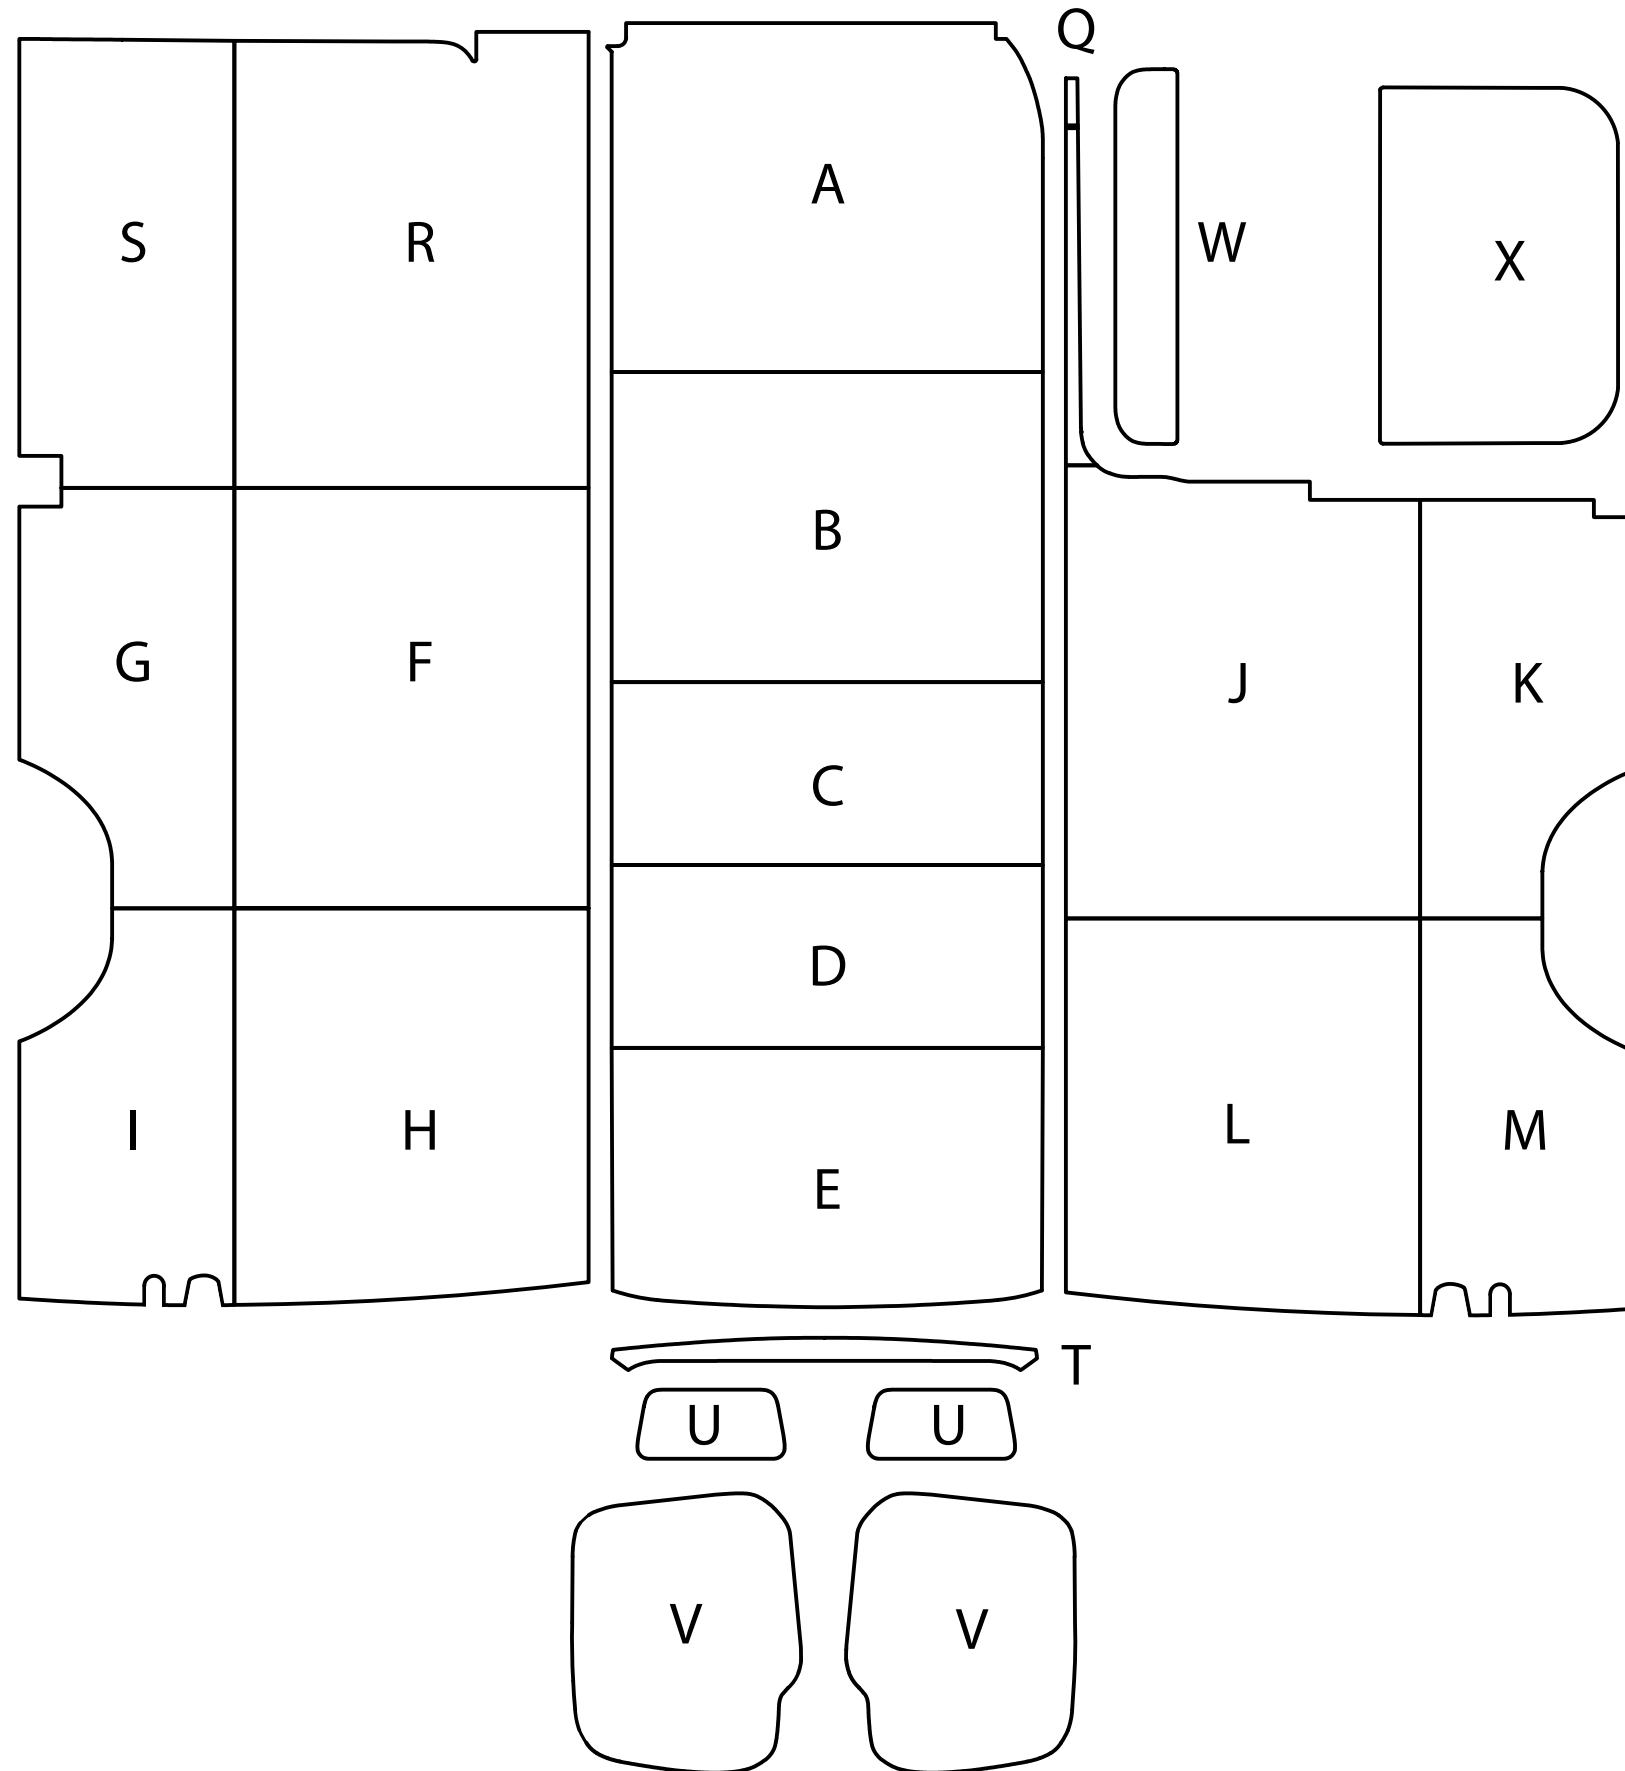

DIY PAPER PANEL KIT 07-18 170"

PARTS AND HARDWARE LIST			
PART	SKU	QTY	✓
CEILING FRONT PANEL	A	1	
CEILING FRONT MIDDLE PANEL	B	1	
CEILING MIDDLE PANEL	C	1	
CEILING MIDDLE REAR PANEL	D	1	
CEILING REAR PANEL	E	1	
DRIVER MIDDLE UPPER PANEL	F	1	
DRIVER MIDDLE LOWER PANEL	G	1	
DRIVER REAR UPPER PANEL	H	1	
DRIVER REAR LOWER PANEL	I	1	
PASSENGER MIDDLE UPPER PANEL	J	1	
PASSENGER MIDDLE LOWER PANEL	K	1	
PASSENGER REAR UPPER PANEL	L	1	
PASSENGER REAR LOWER PANEL	M	1	
SLIDER DOOR UPPER TRIM	Q	1	
DRIVER FRONT UPPER PANEL	R	1	
DRIVER FRONT LOWER PANEL	S	1	
D-COLUMN UPPER TRIM	T	1	
REAR DOOR UPPER PANEL	U	2	
REAR DOOR WINDOW PANEL	V	2	
SLIDER DOOR UPPER PANEL	W	1	
SLIDER DOOR LOWER PANEL	X	1	