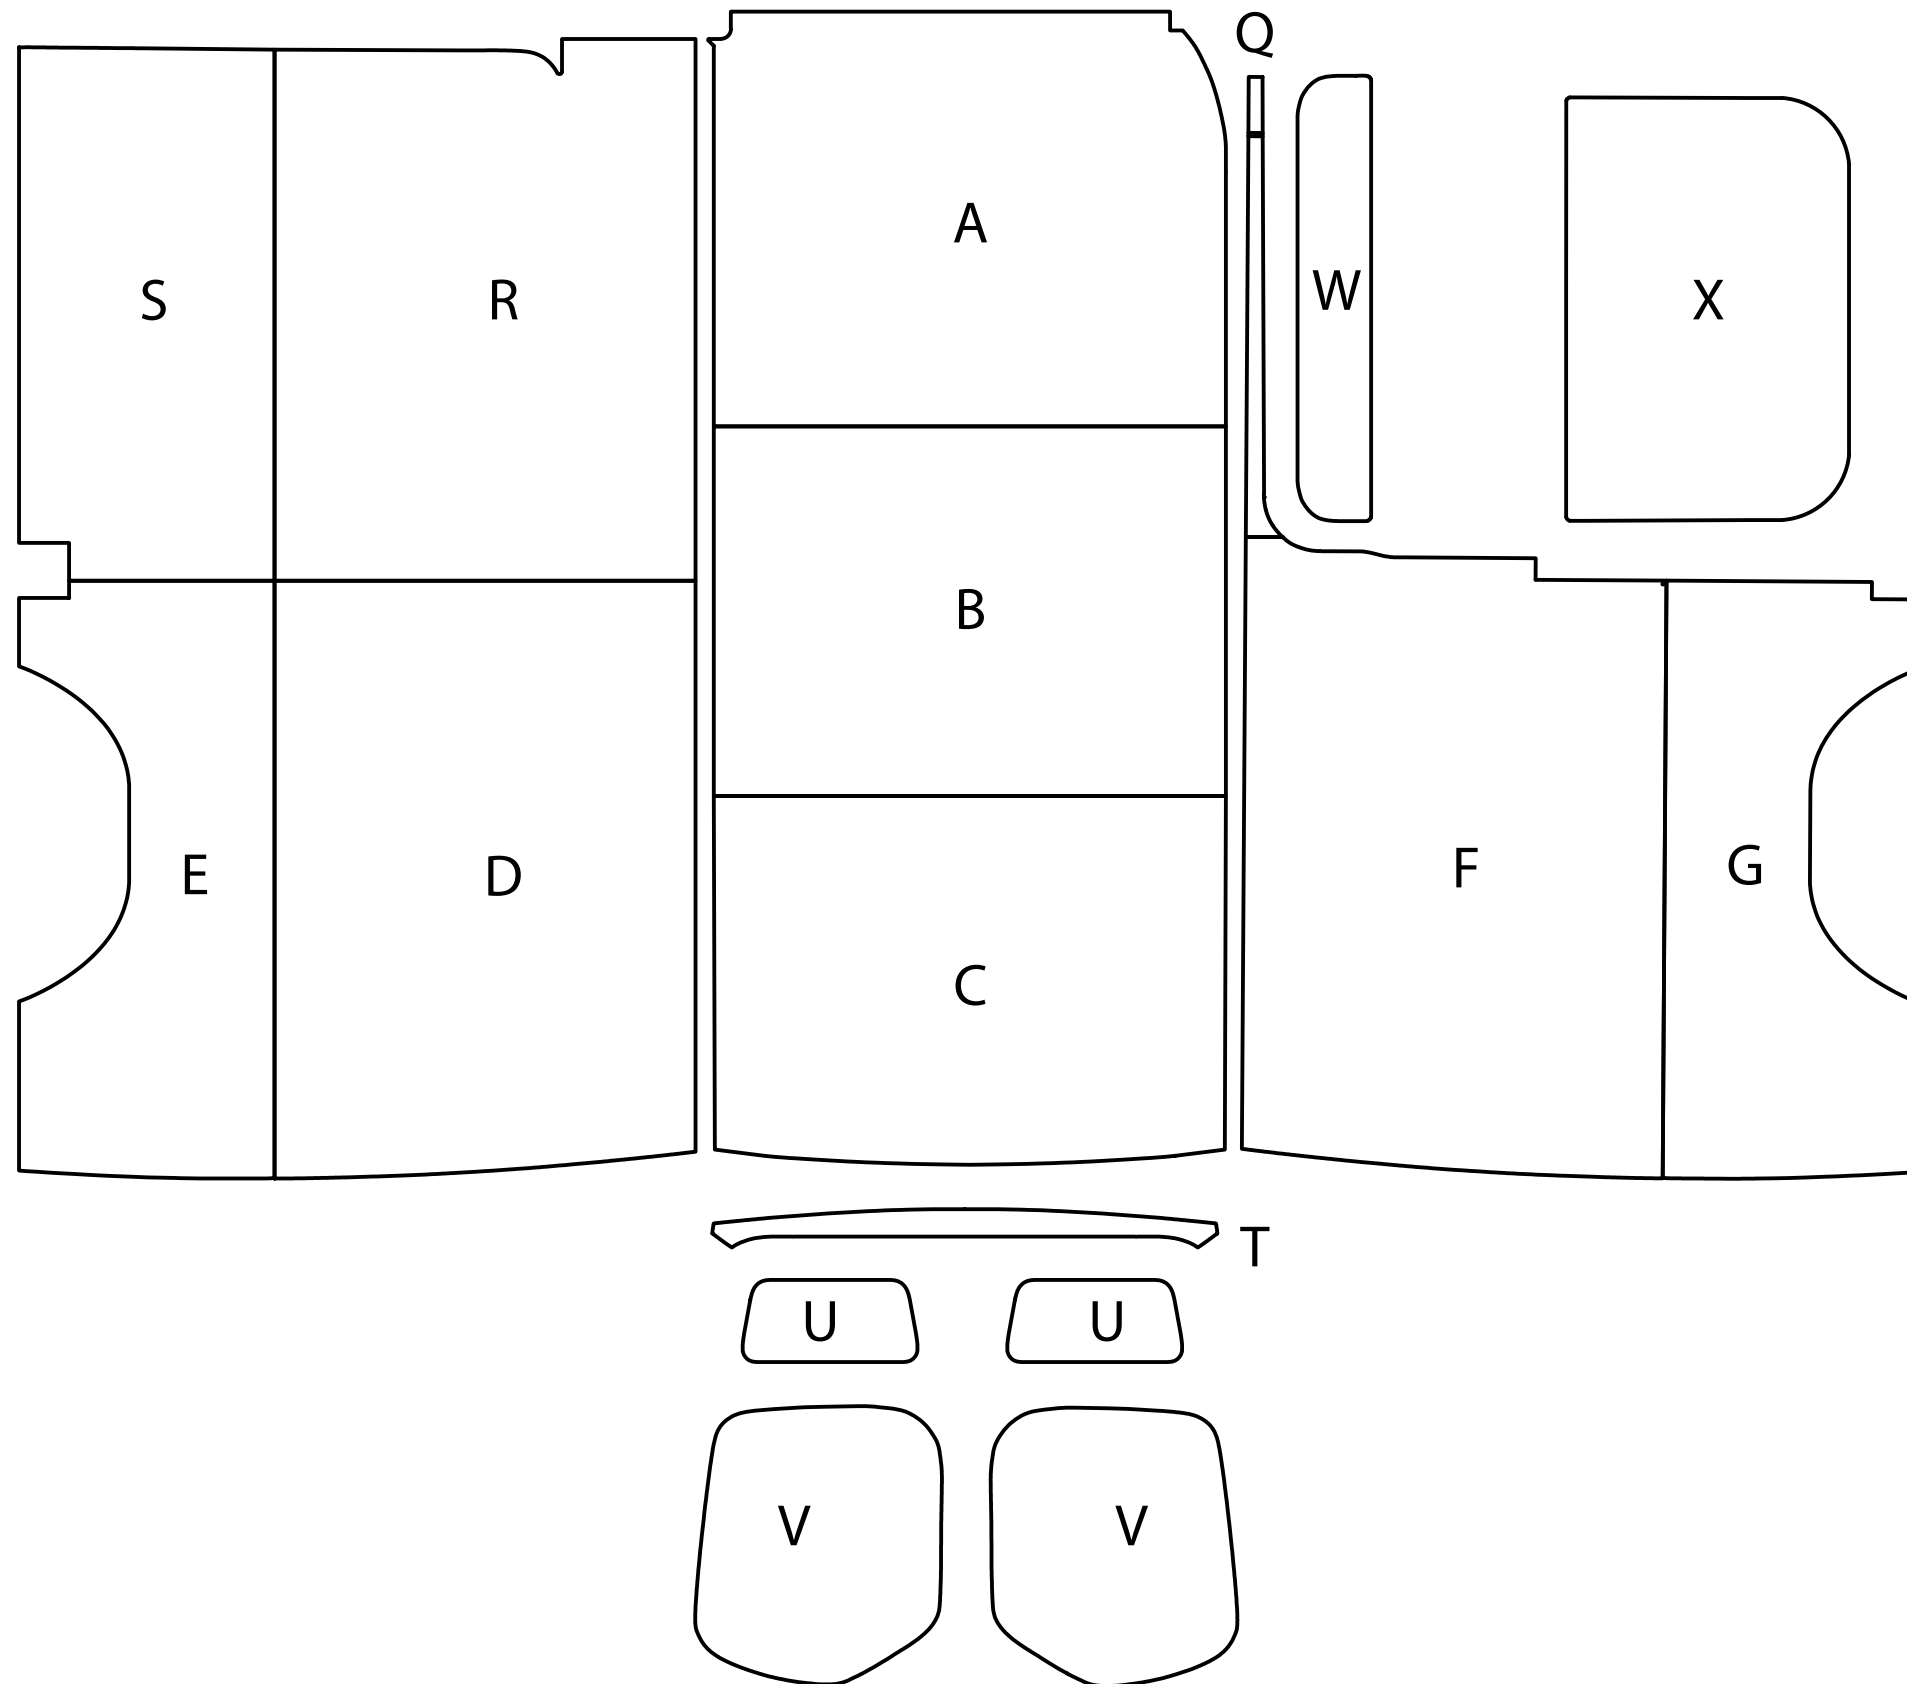

# DIY PAPER PANEL KIT 2019+ 144"

PARTS AND HARDWARE LIST			
PART	SKU	QTY	✓
CEILING FRONT PANEL	A	1	
CEILING MIDDLE PANEL	B	1	
CEILING REAR PANEL	C	1	
DRIVER REAR UPPER PANEL	D	1	
DRIVER REAR LOWER PANEL	E	1	
PASSENGER UPPER PANEL	F	1	
PASSENGER LOWER PANEL	G	1	
SLIDER DOOR UPPER TRIM	Q	1	
DRIVER FRONT UPPER PANEL	R	1	
DRIVER FRONT LOWER PANEL	S	1	
D-COLUMN UPPER TRIM	T	1	
REAR DOOR UPPER PANEL	U	2	
REAR DOOR WINDOW PANEL	V	2	
SLIDER DOOR UPPER PANEL	W	1	
SLIDER DOOR LOWER PANEL	X	1	