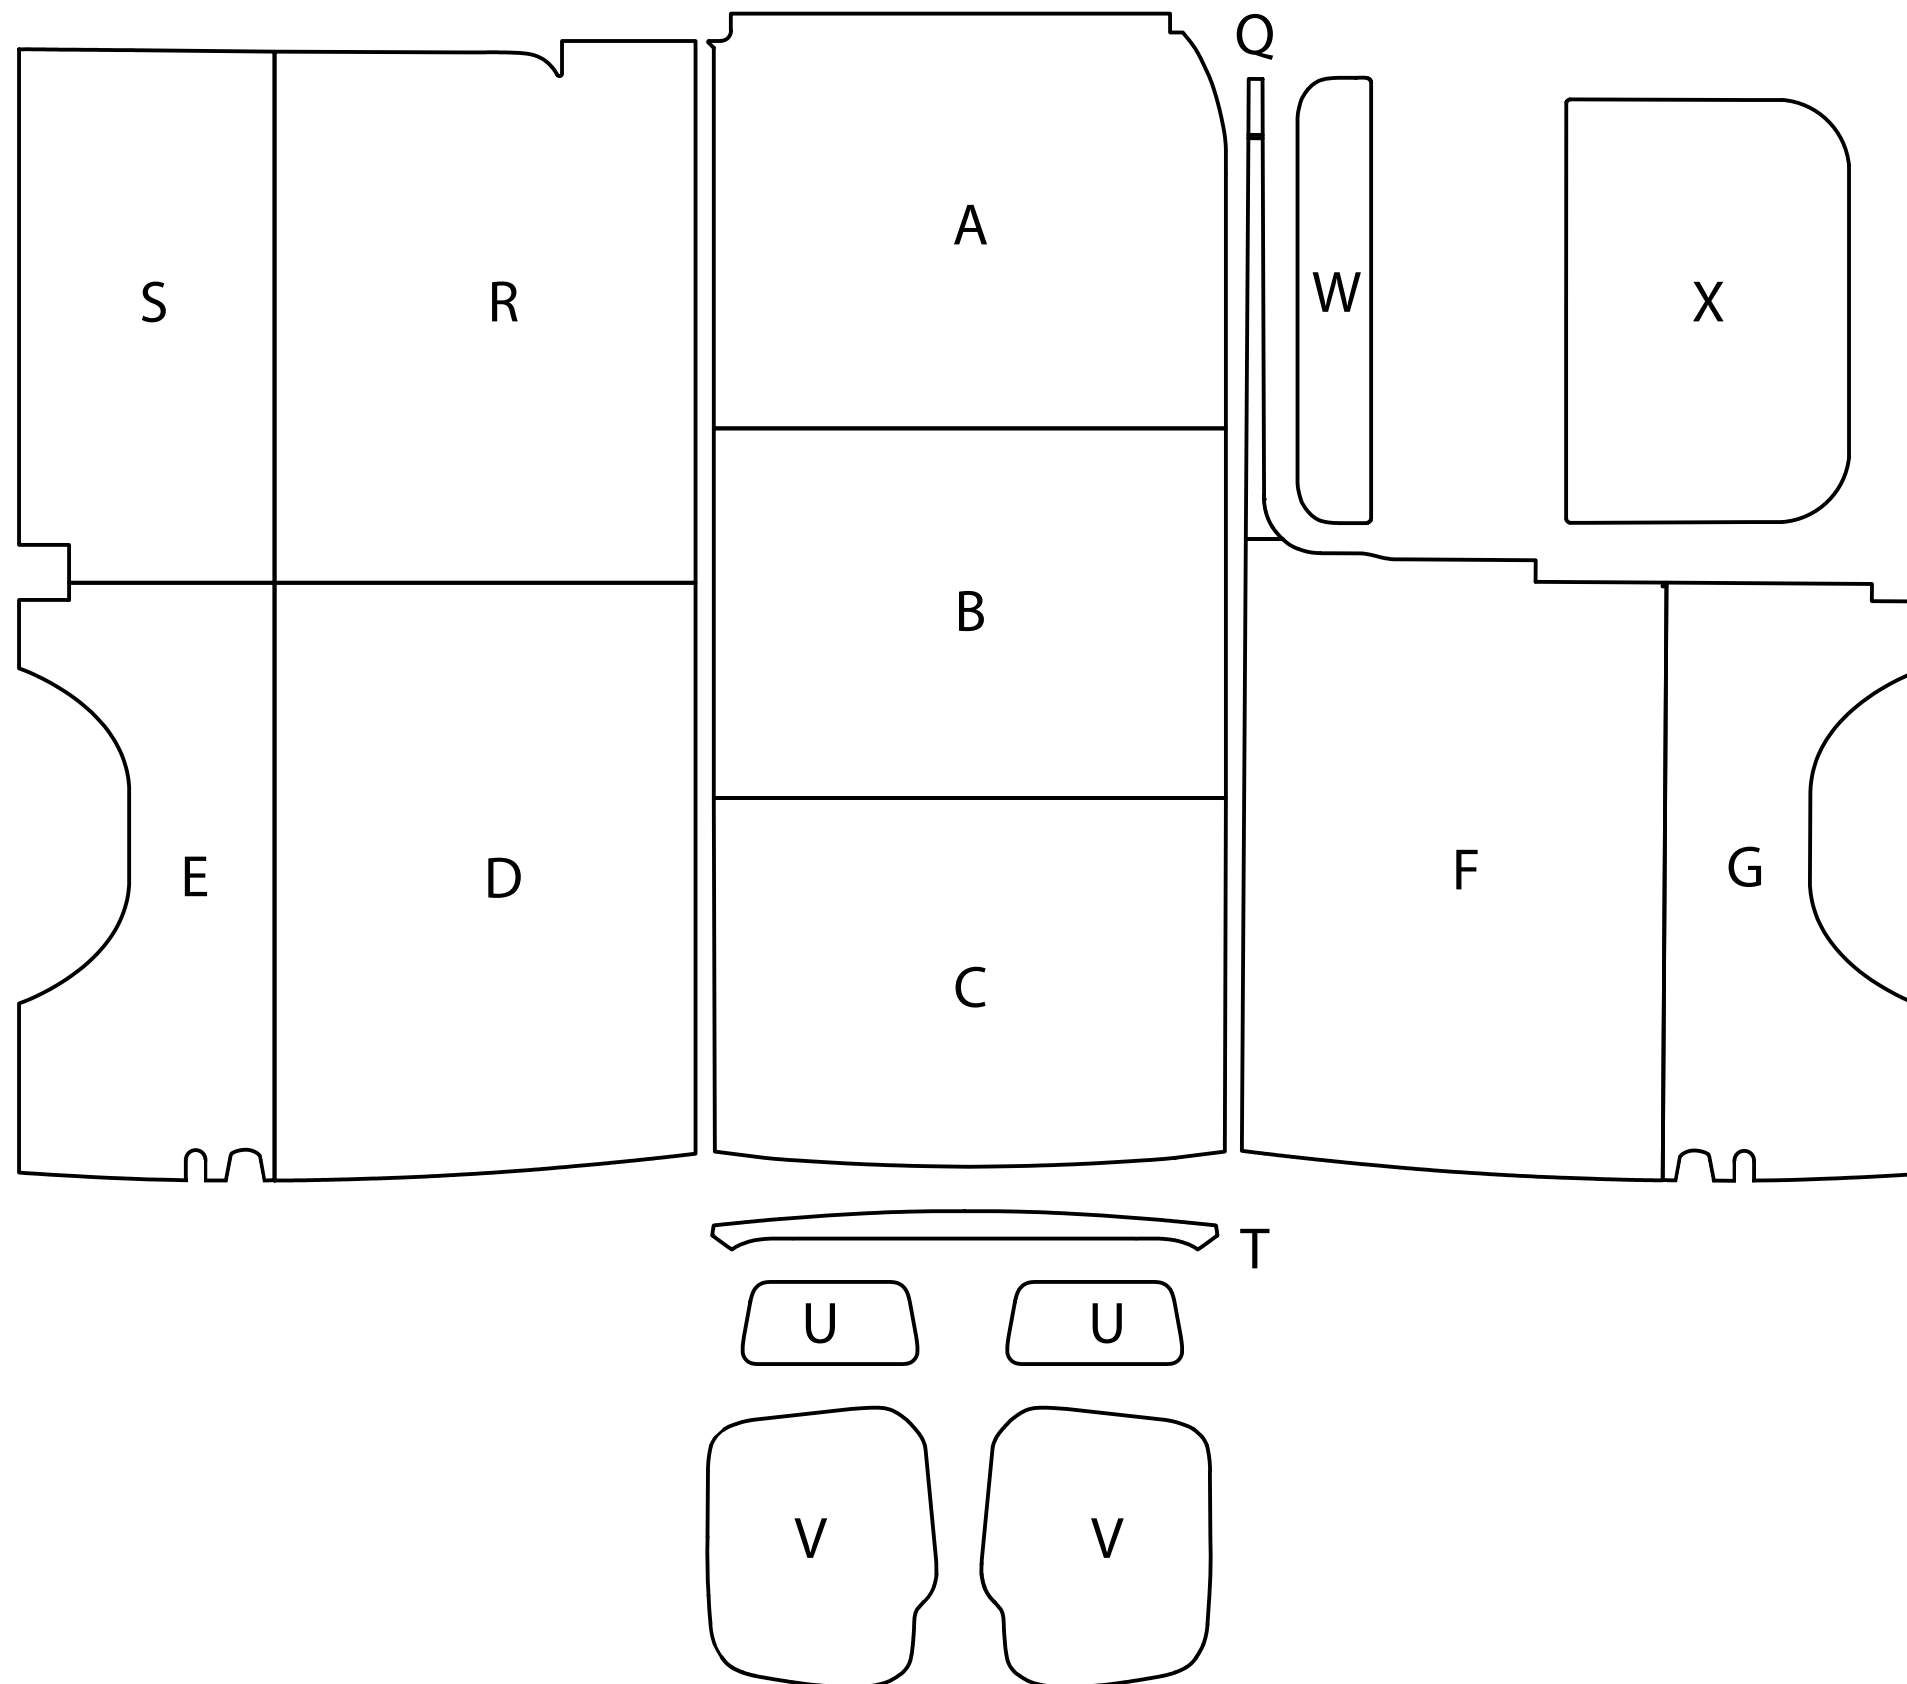

DIY PAPER PANEL KIT 07-18 144"

| PARTS AND HARDWARE LIST | | | |
|--------------------------|-----|-----|---|
| PART | SKU | QTY | ✓ |
| CEILING FRONT PANEL | A | 1 | |
| CEILING MIDDLE PANEL | B | 1 | |
| CEILING REAR PANEL | C | 1 | |
| DRIVER REAR UPPER PANEL | D | 1 | |
| DRIVER REAR LOWER PANEL | E | 1 | |
| PASSENGER UPPER PANEL | F | 1 | |
| PASSENGER LOWER PANEL | G | 1 | |
| SLIDER DOOR UPPER TRIM | Q | 1 | |
| DRIVER FRONT UPPER PANEL | R | 1 | |
| DRIVER FRONT LOWER PANEL | S | 1 | |
| D-COLUMN UPPER TRIM | T | 1 | |
| REAR DOOR UPPER PANEL | U | 2 | |
| REAR DOOR WINDOW PANEL | V | 2 | |
| SLIDER DOOR UPPER PANEL | W | 1 | |
| SLIDER DOOR LOWER PANEL | X | 1 | |