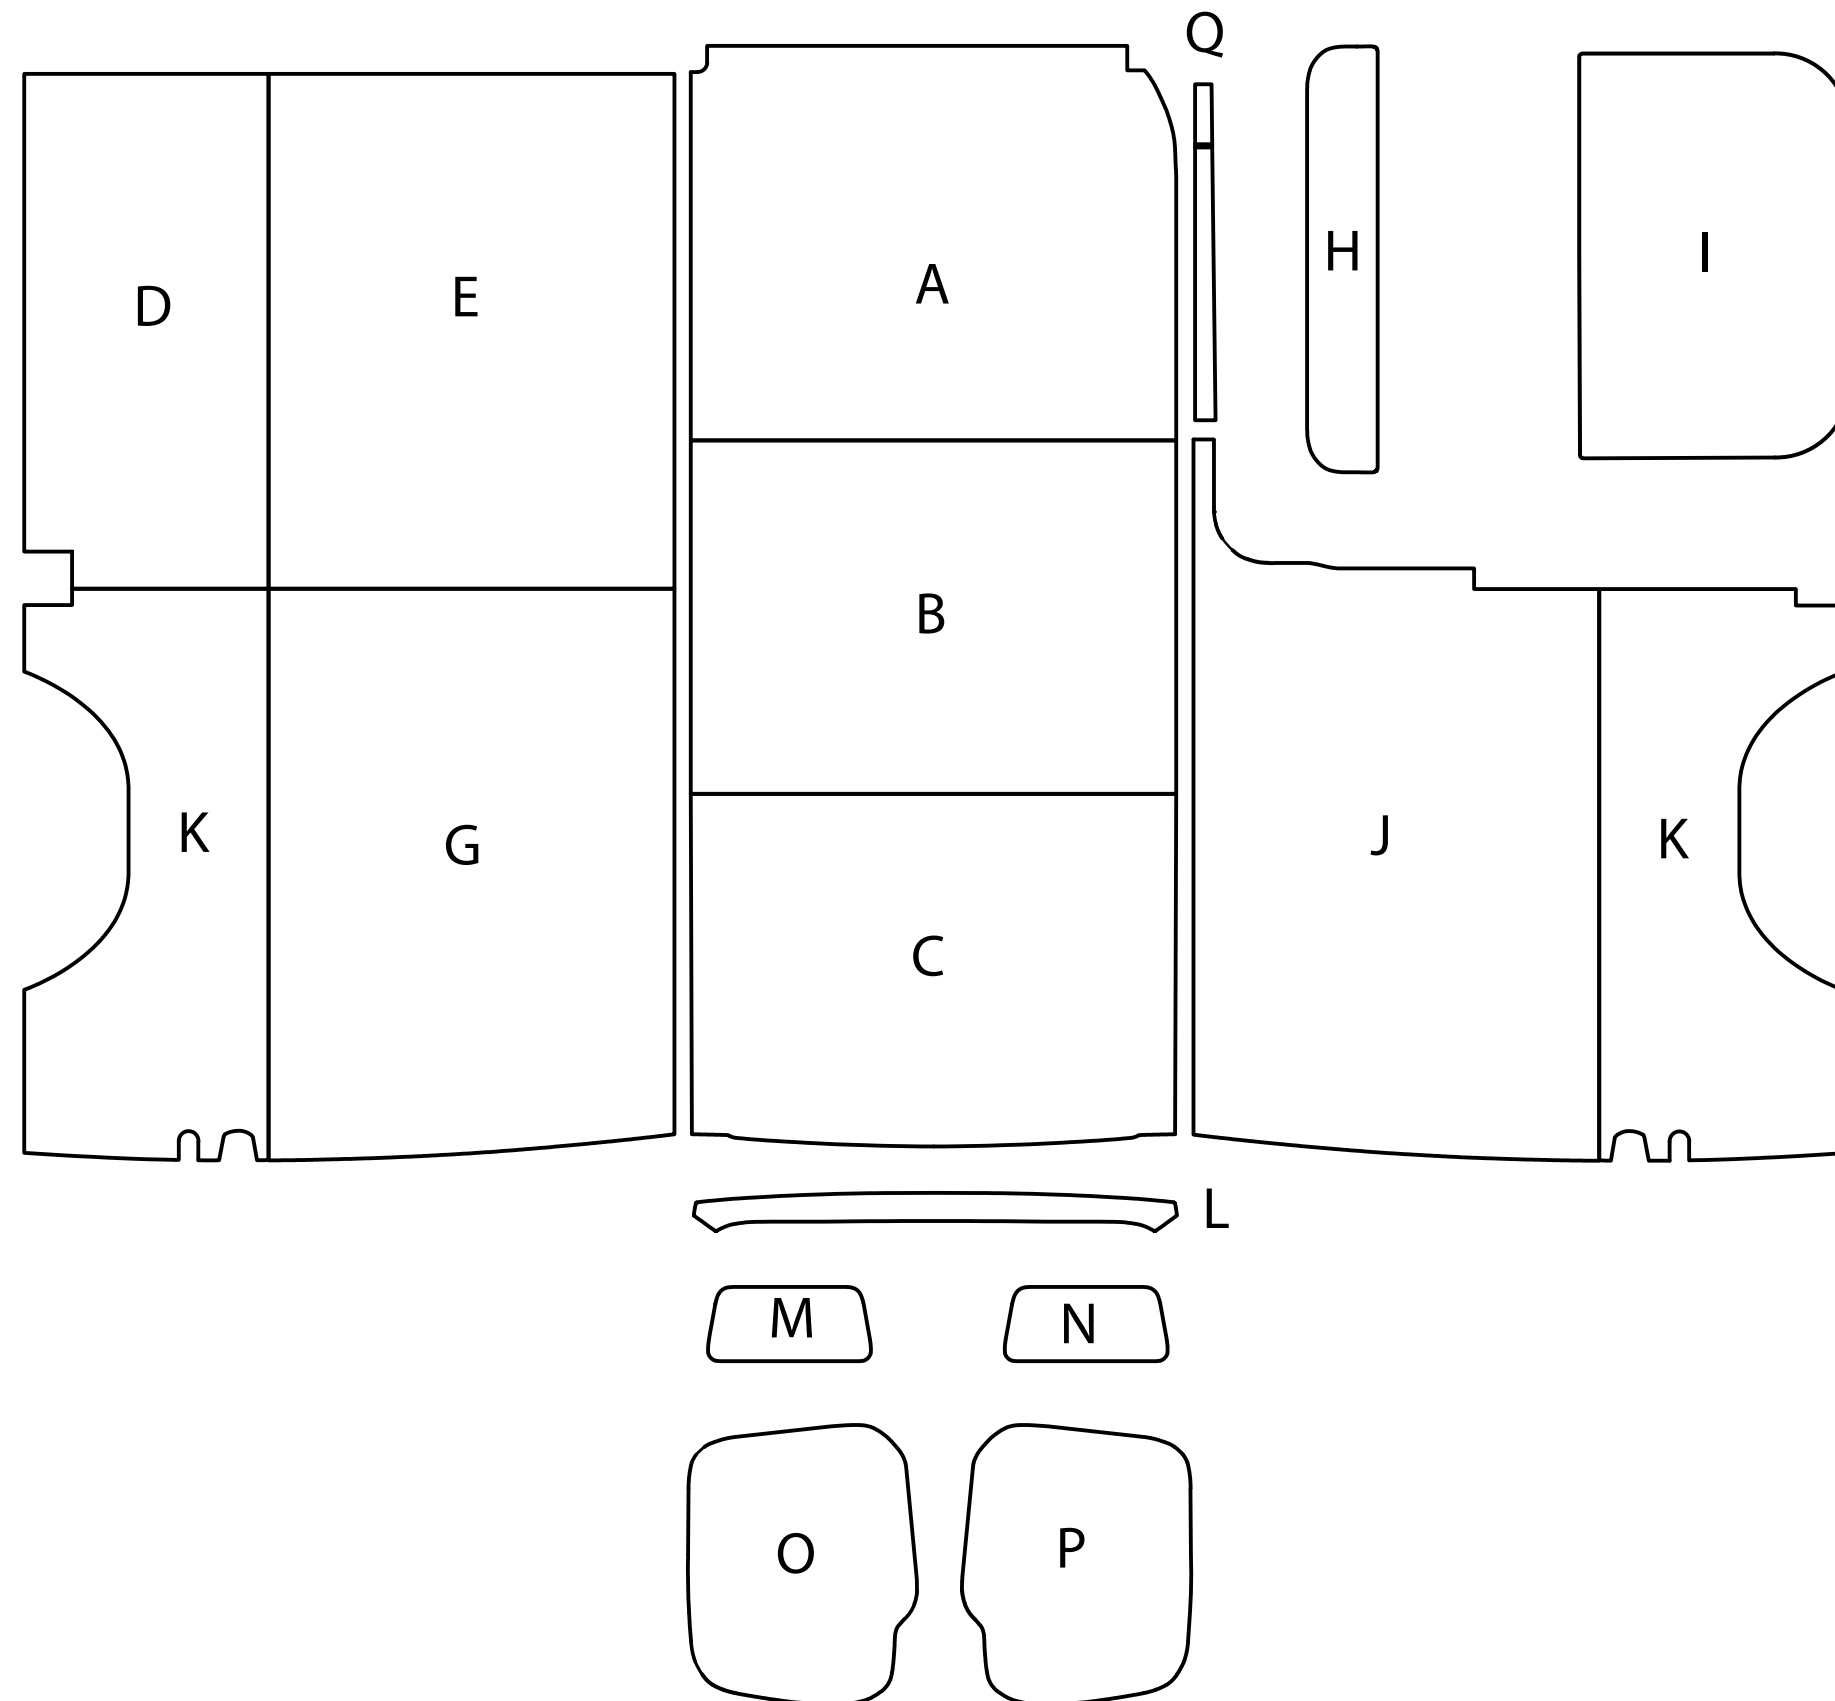

PAPER PANEL KIT 2007-2018 144"

PARTS AND HARDWARE LIST

PART	SKU	QTY	✓
A – CEILING FRONT PANEL	-	1	
B – CEILING MIDDLE PANEL	-	1	
C – CEILING REAR PANEL	-	1	
D – DRIVER FRONT LOWER PANEL	-	1	
E – DRIVER FRONT UPPER PANEL	-	1	
K – DRIVER LOWER REAR PANEL	-	1	
G – DRIVER REAR UPPER PANEL	-	1	
H – SLIDER DOOR UPPER TRIM	-	1	
I – SLIDER DOOR LOWER PANEL	-	1	
J – PASSENGER UPPER PANEL	-	1	
K – PASSENGER LOWER PANEL	-	1	
L – D-COLUMN UPPER TRIM	-	1	
M – REAR DOOR UPPER PANEL	-	1	
N – REAR DOOR UPPER PANEL	-	1	
O – REAR DOOR WINDOW PANEL	-	1	
P – REAR DOOR WINDOW PANEL	-	1	
Q – SLIDER DOOR UPPER TRIM	-	1	