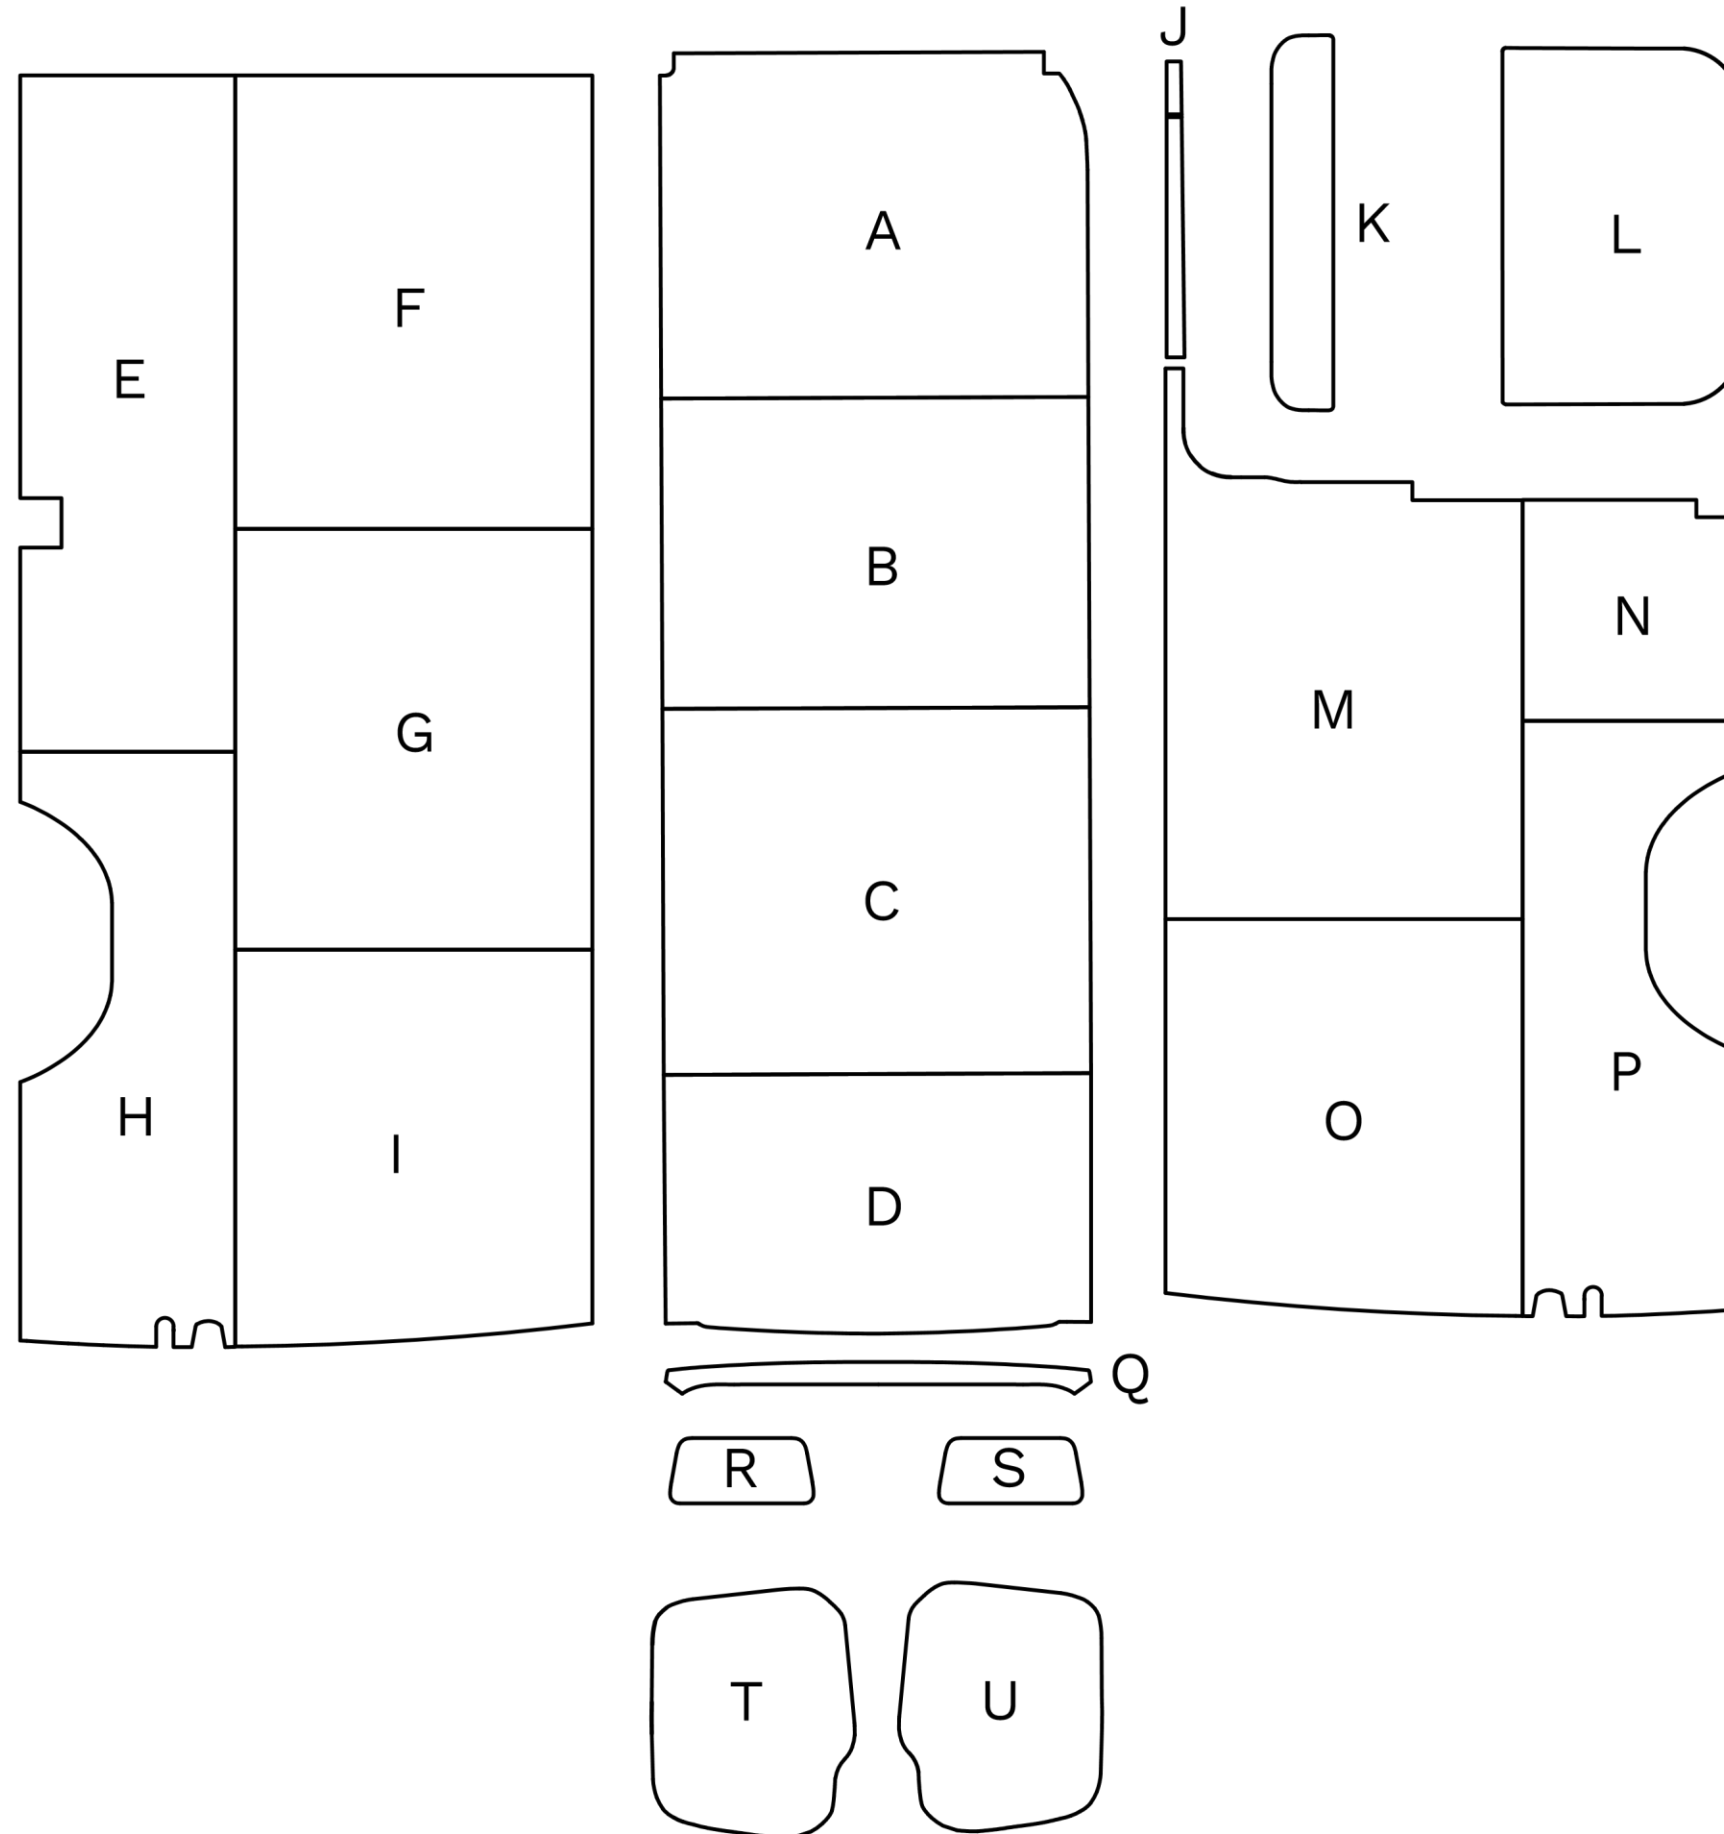

PAPER PANEL KIT 2007-2018 170"

PARTS AND HARDWARE LIST			
PART	SKU	QTY	✓
A – CEILING FRONT PANEL	-	1	
B – CEILING FRONT MIDDLE PANEL	-	1	
C – CEILING REAR MIDDLE PANEL	-	1	
D – CEILING REAR PANEL	-	1	
E – DRIVER FRONT LOWER PANEL	-	1	
F – DRIVER FRONT UPPER PANEL	-	1	
G – DRIVER MIDDLE UPPER PANEL	-	1	
H – DRIVER REAR LOWER PANEL	-	1	
I – DRIVER REAR UPPER PANEL	-	1	
J – SLIDER DOOR UPPER TRIM	-	1	
K – SLIDER DOOR UPPER PANEL	-	1	
L – SLIDER DOOR LOWER PANEL	-	1	
M – PASSENGER MIDDLE UPPER PANEL	-	1	
N – PASSENGER MIDDLE LOWER PANEL	-	1	
O – PASSENGER REAR UPPER PANEL	-	1	
P – PASSENGER REAR LOWER PANEL	-	1	
Q – D-COLUMN UPPER TRIM	-	1	
R – REAR DOOR UPPER PANEL	-	1	
S – REAR DOOR UPPER PANEL	-	1	
T – REAR DOOR WINDOW PANEL	-	1	
U – REAR DOOR WINDOW PANEL	-	1	