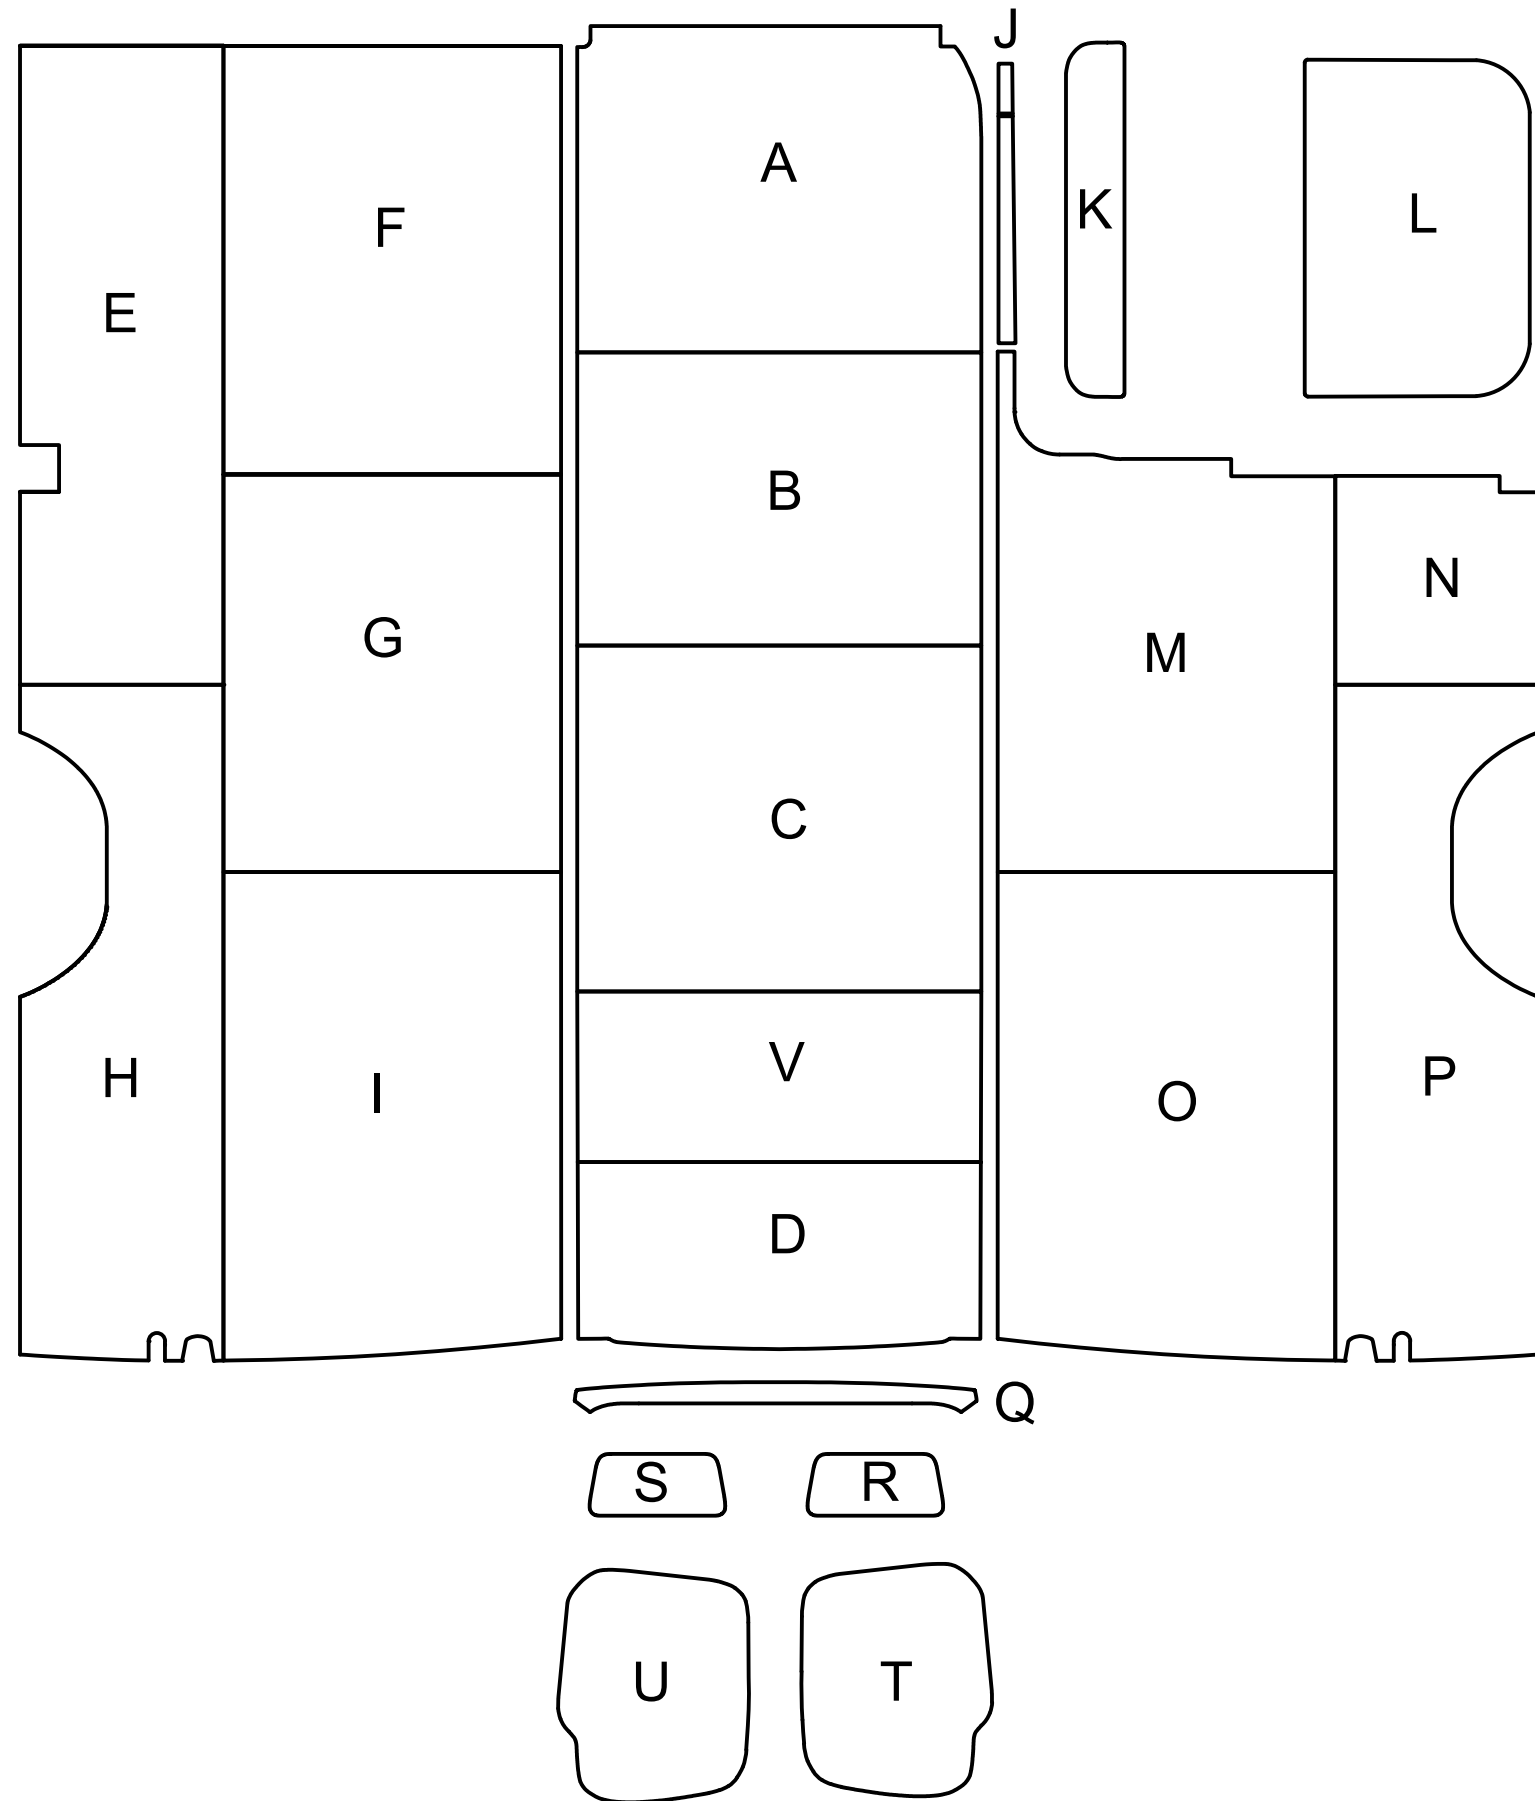

# PAPER PANEL KIT 2007-2018 170" EXT

## PARTS AND HARDWARE LIST

PART	SKU	QTY	✓
A – CEILING FRONT PANEL	-	1	
B – CEILING FRONT MIDDLE PANEL	-	1	
C – CEILING MIDDLE PANEL	-	1	
D – CEILING REAR PANEL	-	1	
E – DRIVER FRONT LOWER PANEL	-	1	
F – DRIVER FRONT UPPER PANEL	-	1	
G – DRIVER MIDDLE UPPER PANEL	-	1	
H – DRIVER REAR LOWER PANEL	-	1	
I – DRIVER REAR UPPER PANEL	-	1	
J – SLIDER DOOR UPPER TRIM	-	1	
K – SLIDER DOOR UPPER PANEL	-	1	
L – SLIDER DOOR LOWER PANEL	-	1	
M – PASSENGER MIDDLE UPPER PANEL	-	1	
N – PASSENGER MIDDLE LOWER PANEL	-	1	
O – PASSENGER REAR UPPER PANEL	-	1	
P – PASSENGER REAR LOWER PANEL	-	1	
Q – D-COLUMN UPPER TRIM	-	1	
R – REAR DOOR UPPER PANEL	-	1	
S – REAR DOOR UPPER PANEL	-	1	
T – REAR DOOR WINDOW PANEL	-	1	
U – REAR DOOR WINDOW PANEL	-	1	
V - CEILING REAR MIDDLE PANEL	-	1	