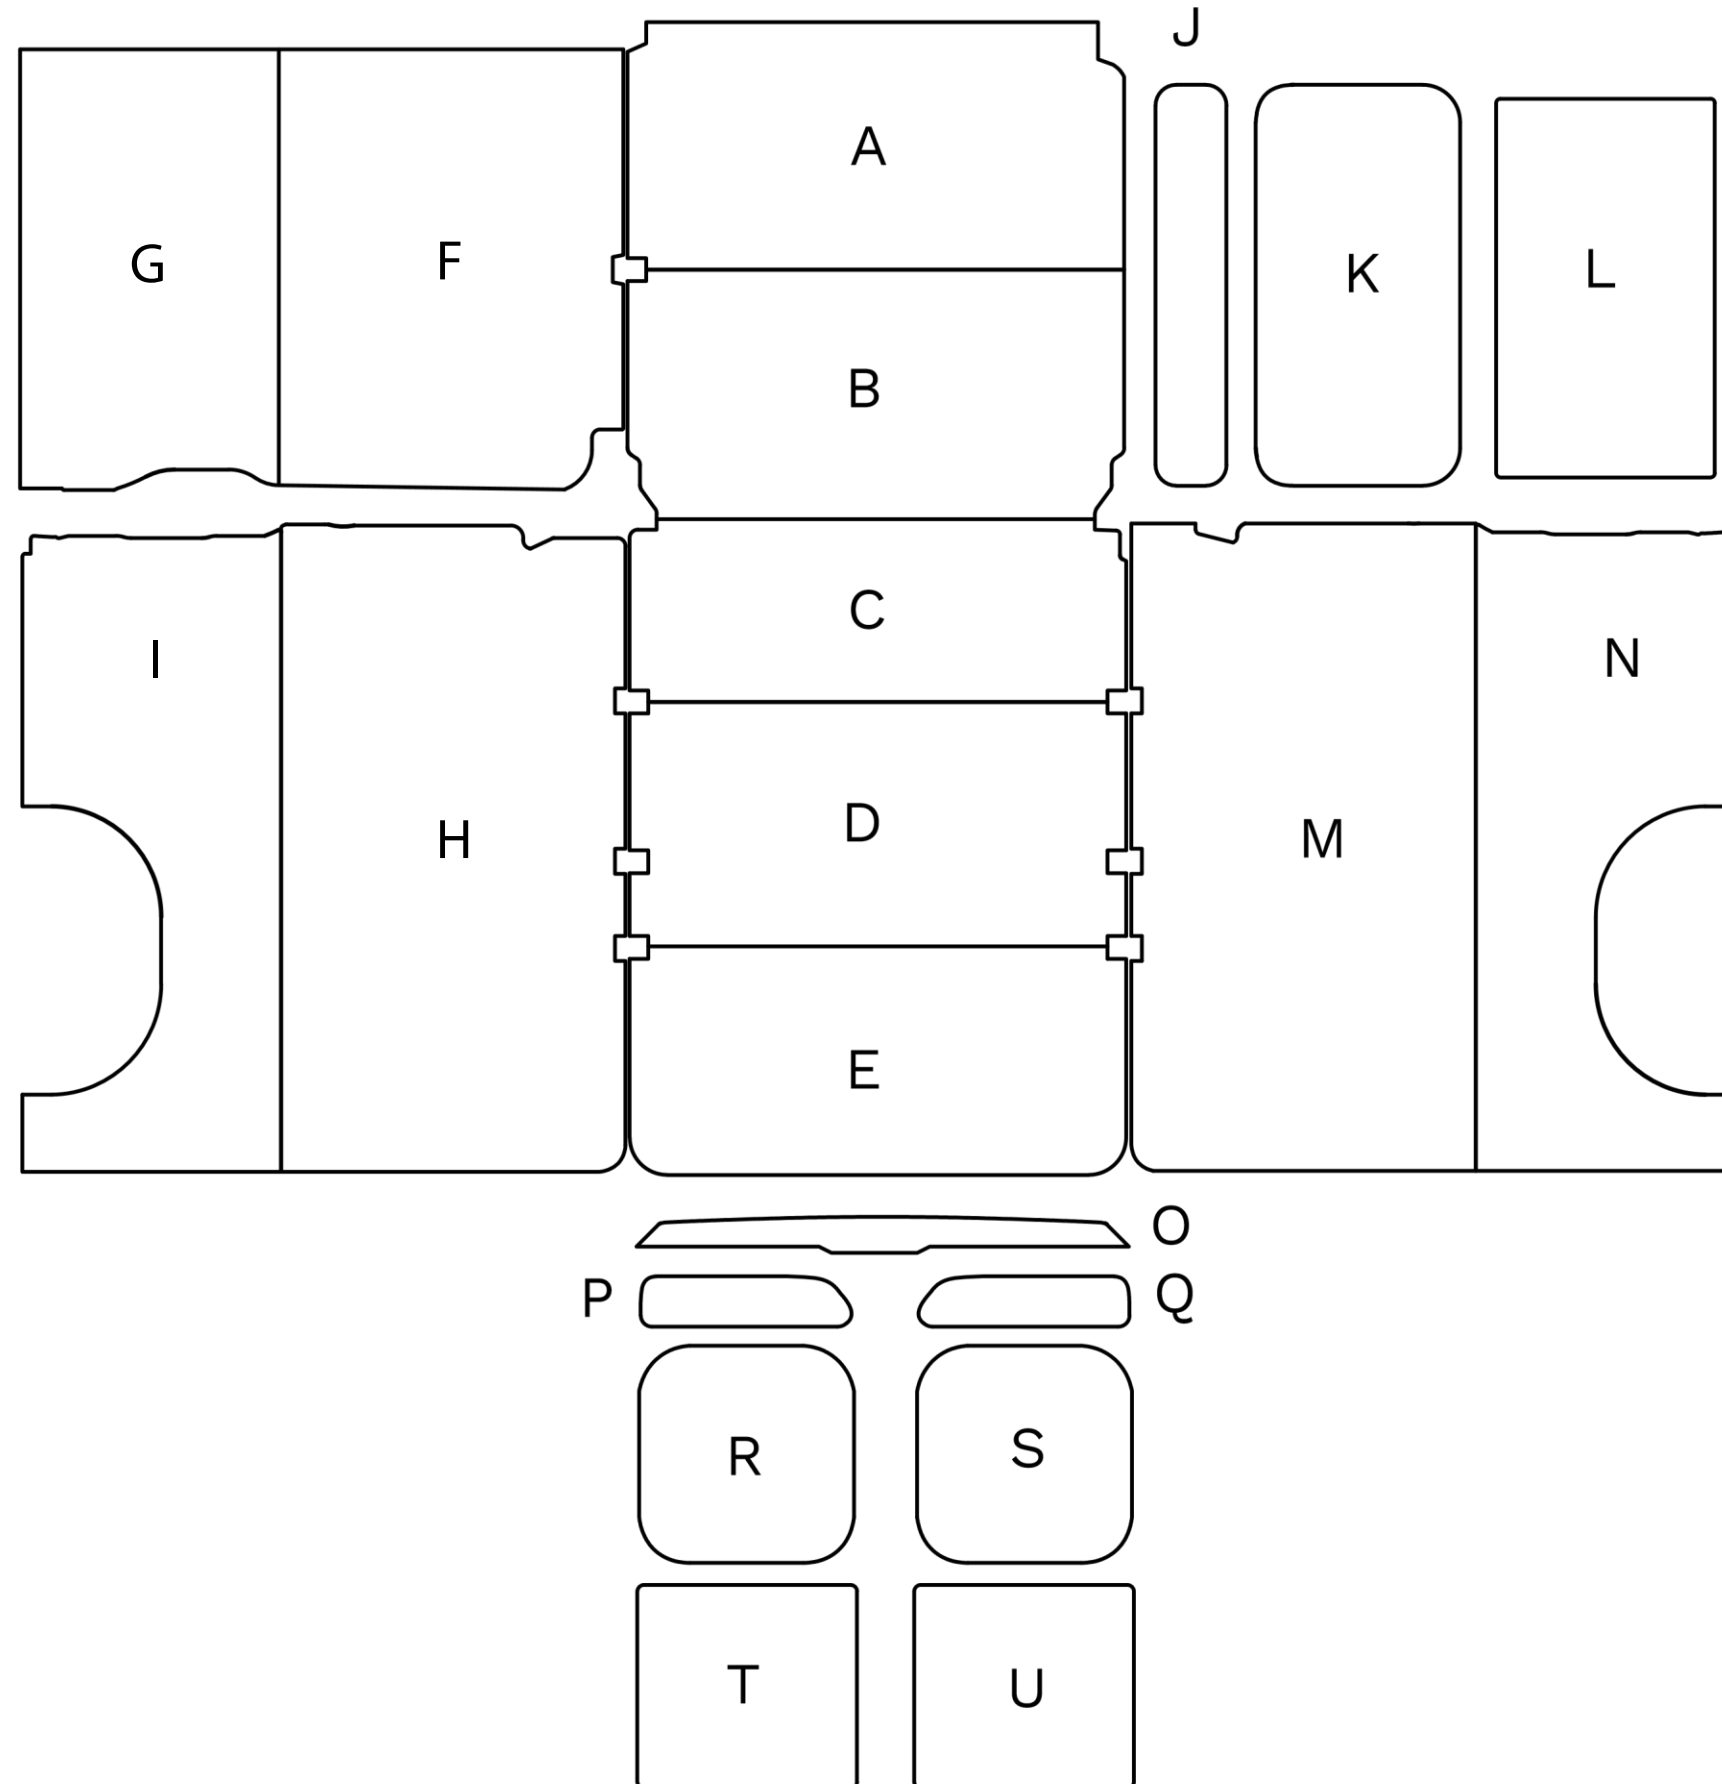

DIY PANEL KIT 159"

PARTS AND HARDWARE LIST

PART	SKU	QTY	✓
A – CEILING FRONT PANEL	-	1	
B – CEILING FRONT MIDDLE PANEL	-	1	
C – CEILING MIDDLE PANEL	-	1	
D – CEILING REAR MIDDLE PANEL	-	1	
E – CEILING REAR PANEL	-	1	
F – DRIVER FRONT UPPER PANEL	-	1	
G – DRIVER FRONT LOWER PANEL	-	1	
H – DRIVER REAR UPPER PANEL	-	1	
I – DRIVER REAR LOWER PANEL	-	1	
J -SLIDER DOOR UPPER TRIM	-	1	
K – SLIDER DOOR UPPER PANEL	-	1	
L – SLIDER DOOR LOWER PANEL	-	1	
M – PASSENGER REAR UPPER PANEL	-	1	
N – PASSENGER REAR LOWER PANEL	-	1	
O – D-COLUMN UPPER TRIM	-	1	
P – REAR DOOR UPPER PANEL	-	1	
Q – REAR DOOR UPPER PANEL	-	1	
R – REAR DOOR MIDDLE PANEL	-	1	
S – REAR DOOR MIDDLE PANEL	-	1	
T – REAR DOOR LOWER PANEL	-	1	
U – REAR DOOR LOWER PANEL	-	1	