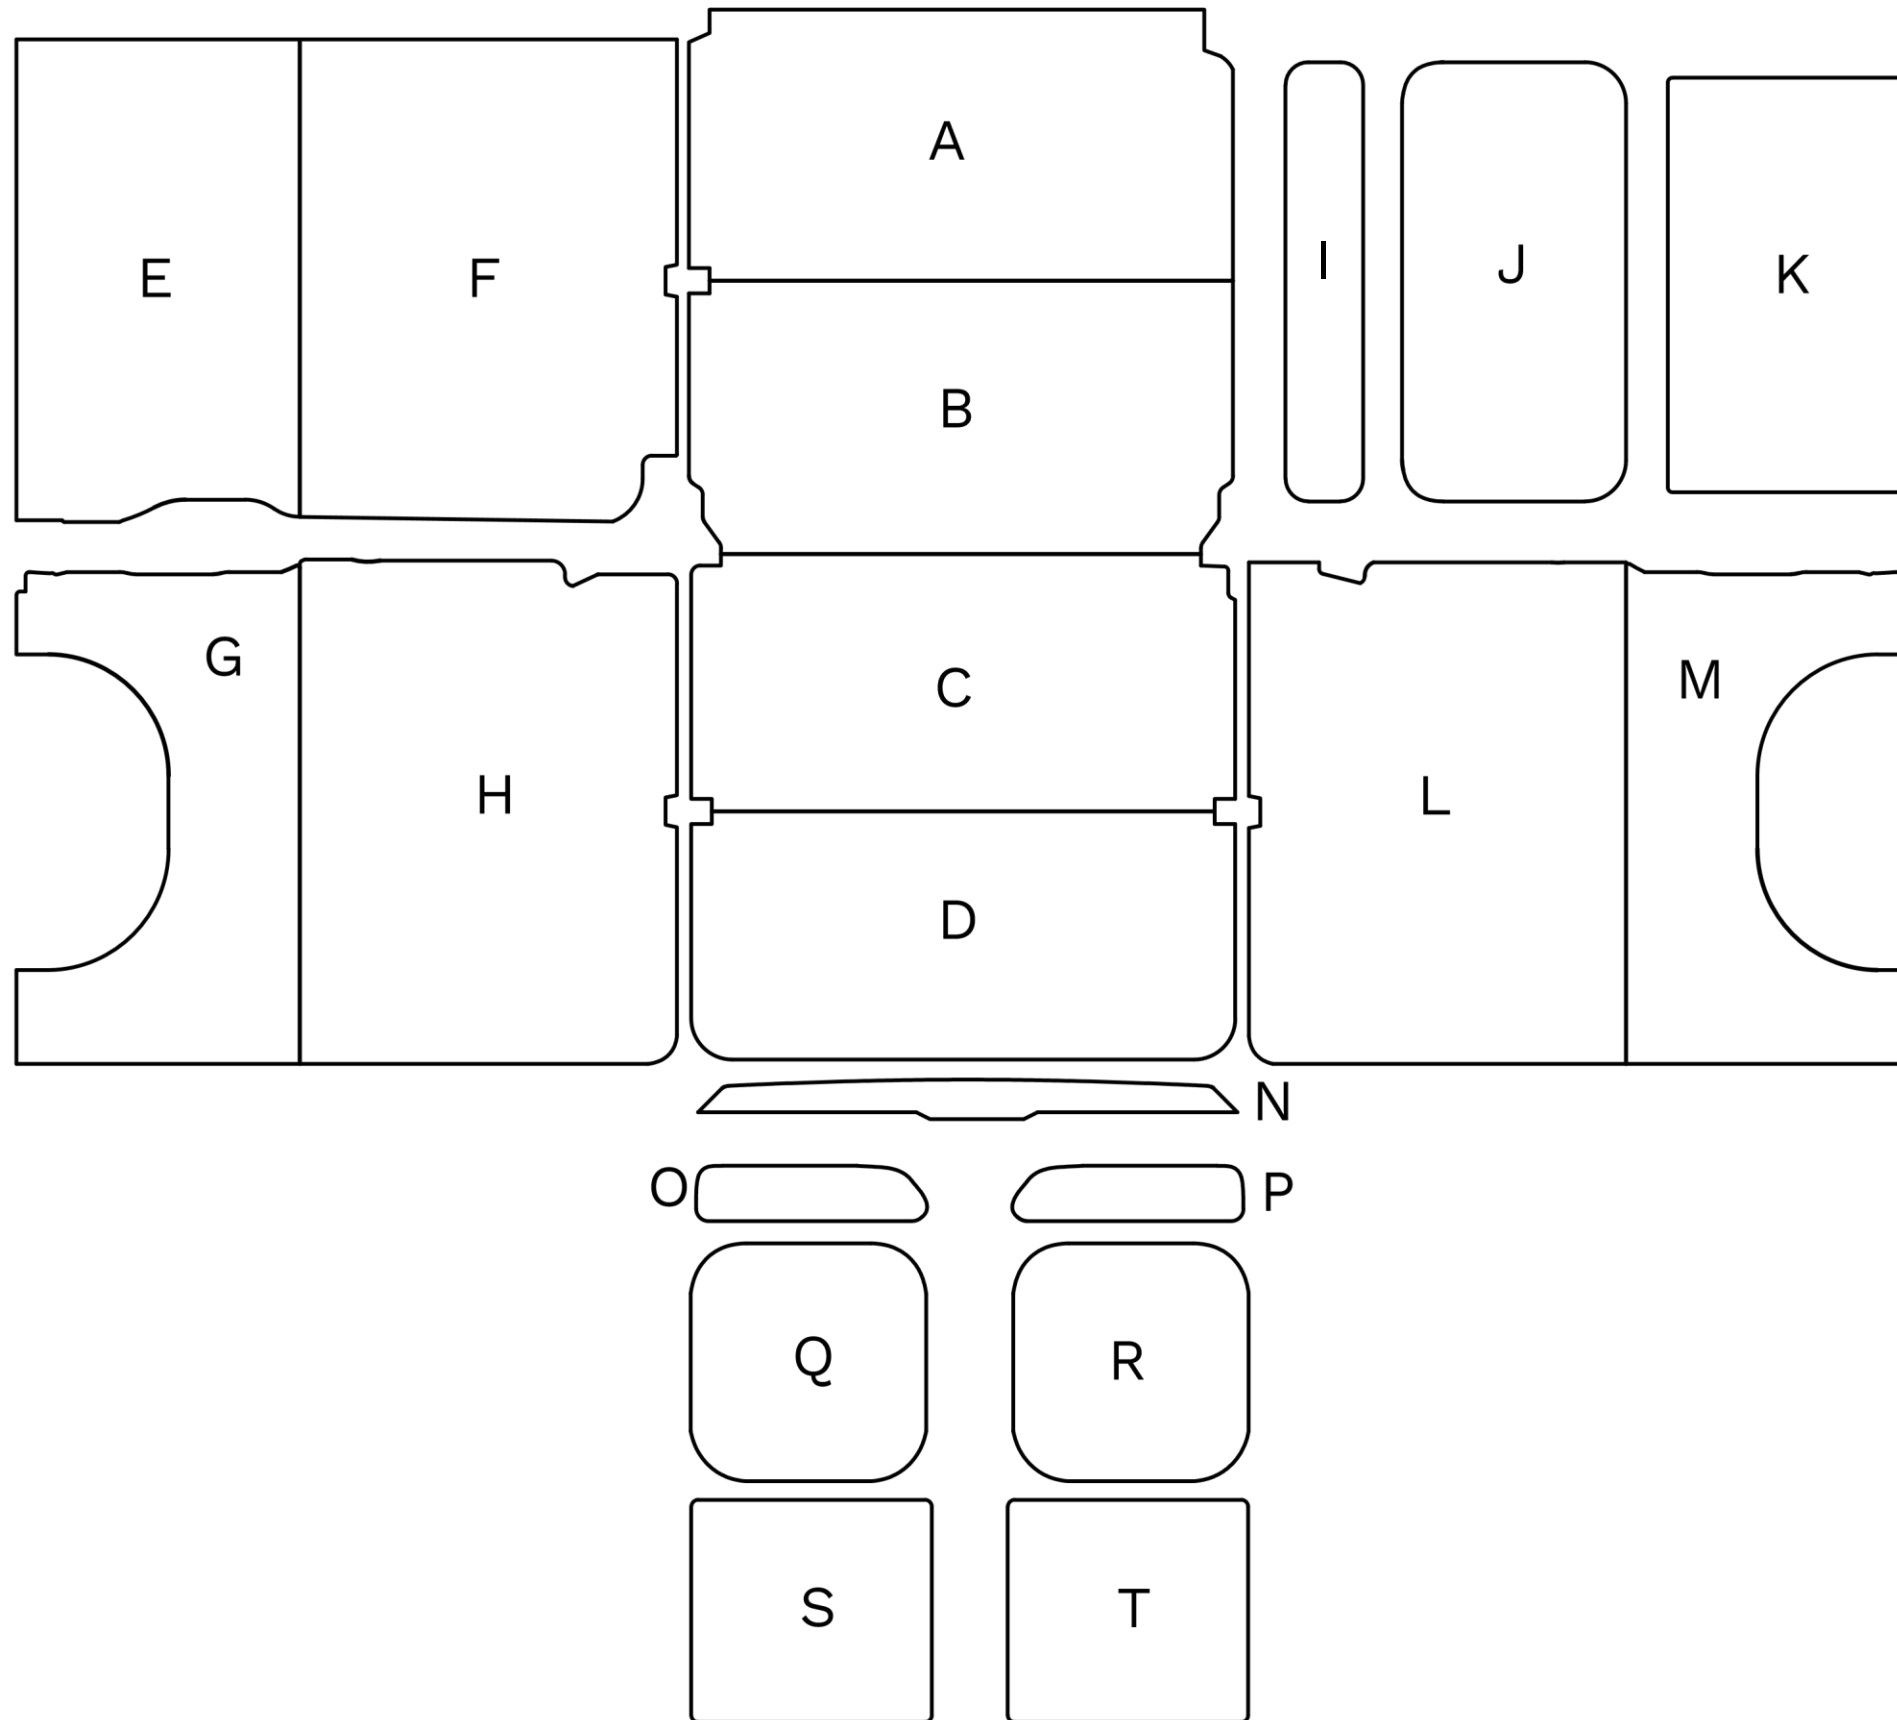

PAPER PANEL KIT 136"

PARTS AND HARDWARE LIST

PART	SKU	QTY	✓
A – CEILING FRONT PANEL	-	1	
B – CEILING FRONT MIDDLE PANEL	-	1	
C – CEILING REAR MIDDLE PANEL	-	1	
D – CEILING REAR PANEL	-	1	
E – DRIVER FRONT LOWER PANEL	-	1	
F – DRIVER FRONT UPPER PANEL	-	1	
G – DRIVER REAR LOWER PANEL	-	1	
H – DRIVER REAR UPPER PANEL	-	1	
I – SLIDER DOOR UPPER TRIM	-	1	
J – SLIDER DOOR UPPER PANEL	-	1	
K – SLIDER DOOR LOWER PANEL	-	1	
L – PASSENGER REAR UPPER PANEL	-	1	
M – PASSENGER REAR LOWER PANEL	-	1	
N – D-COLUMN UPPER TRIM	-	1	
O – REAR DOOR UPPER PANEL	-	1	
P – REAR DOOR UPPER PANEL	-	1	
Q – REAR DOOR MIDDLE PANEL	-	1	
R – REAR FOUR MIDDLE PANEL	-	1	
S – REAR DOOR LOWER PANEL	-	1	
T – REAR DOOR LOWER PANEL	-	1	