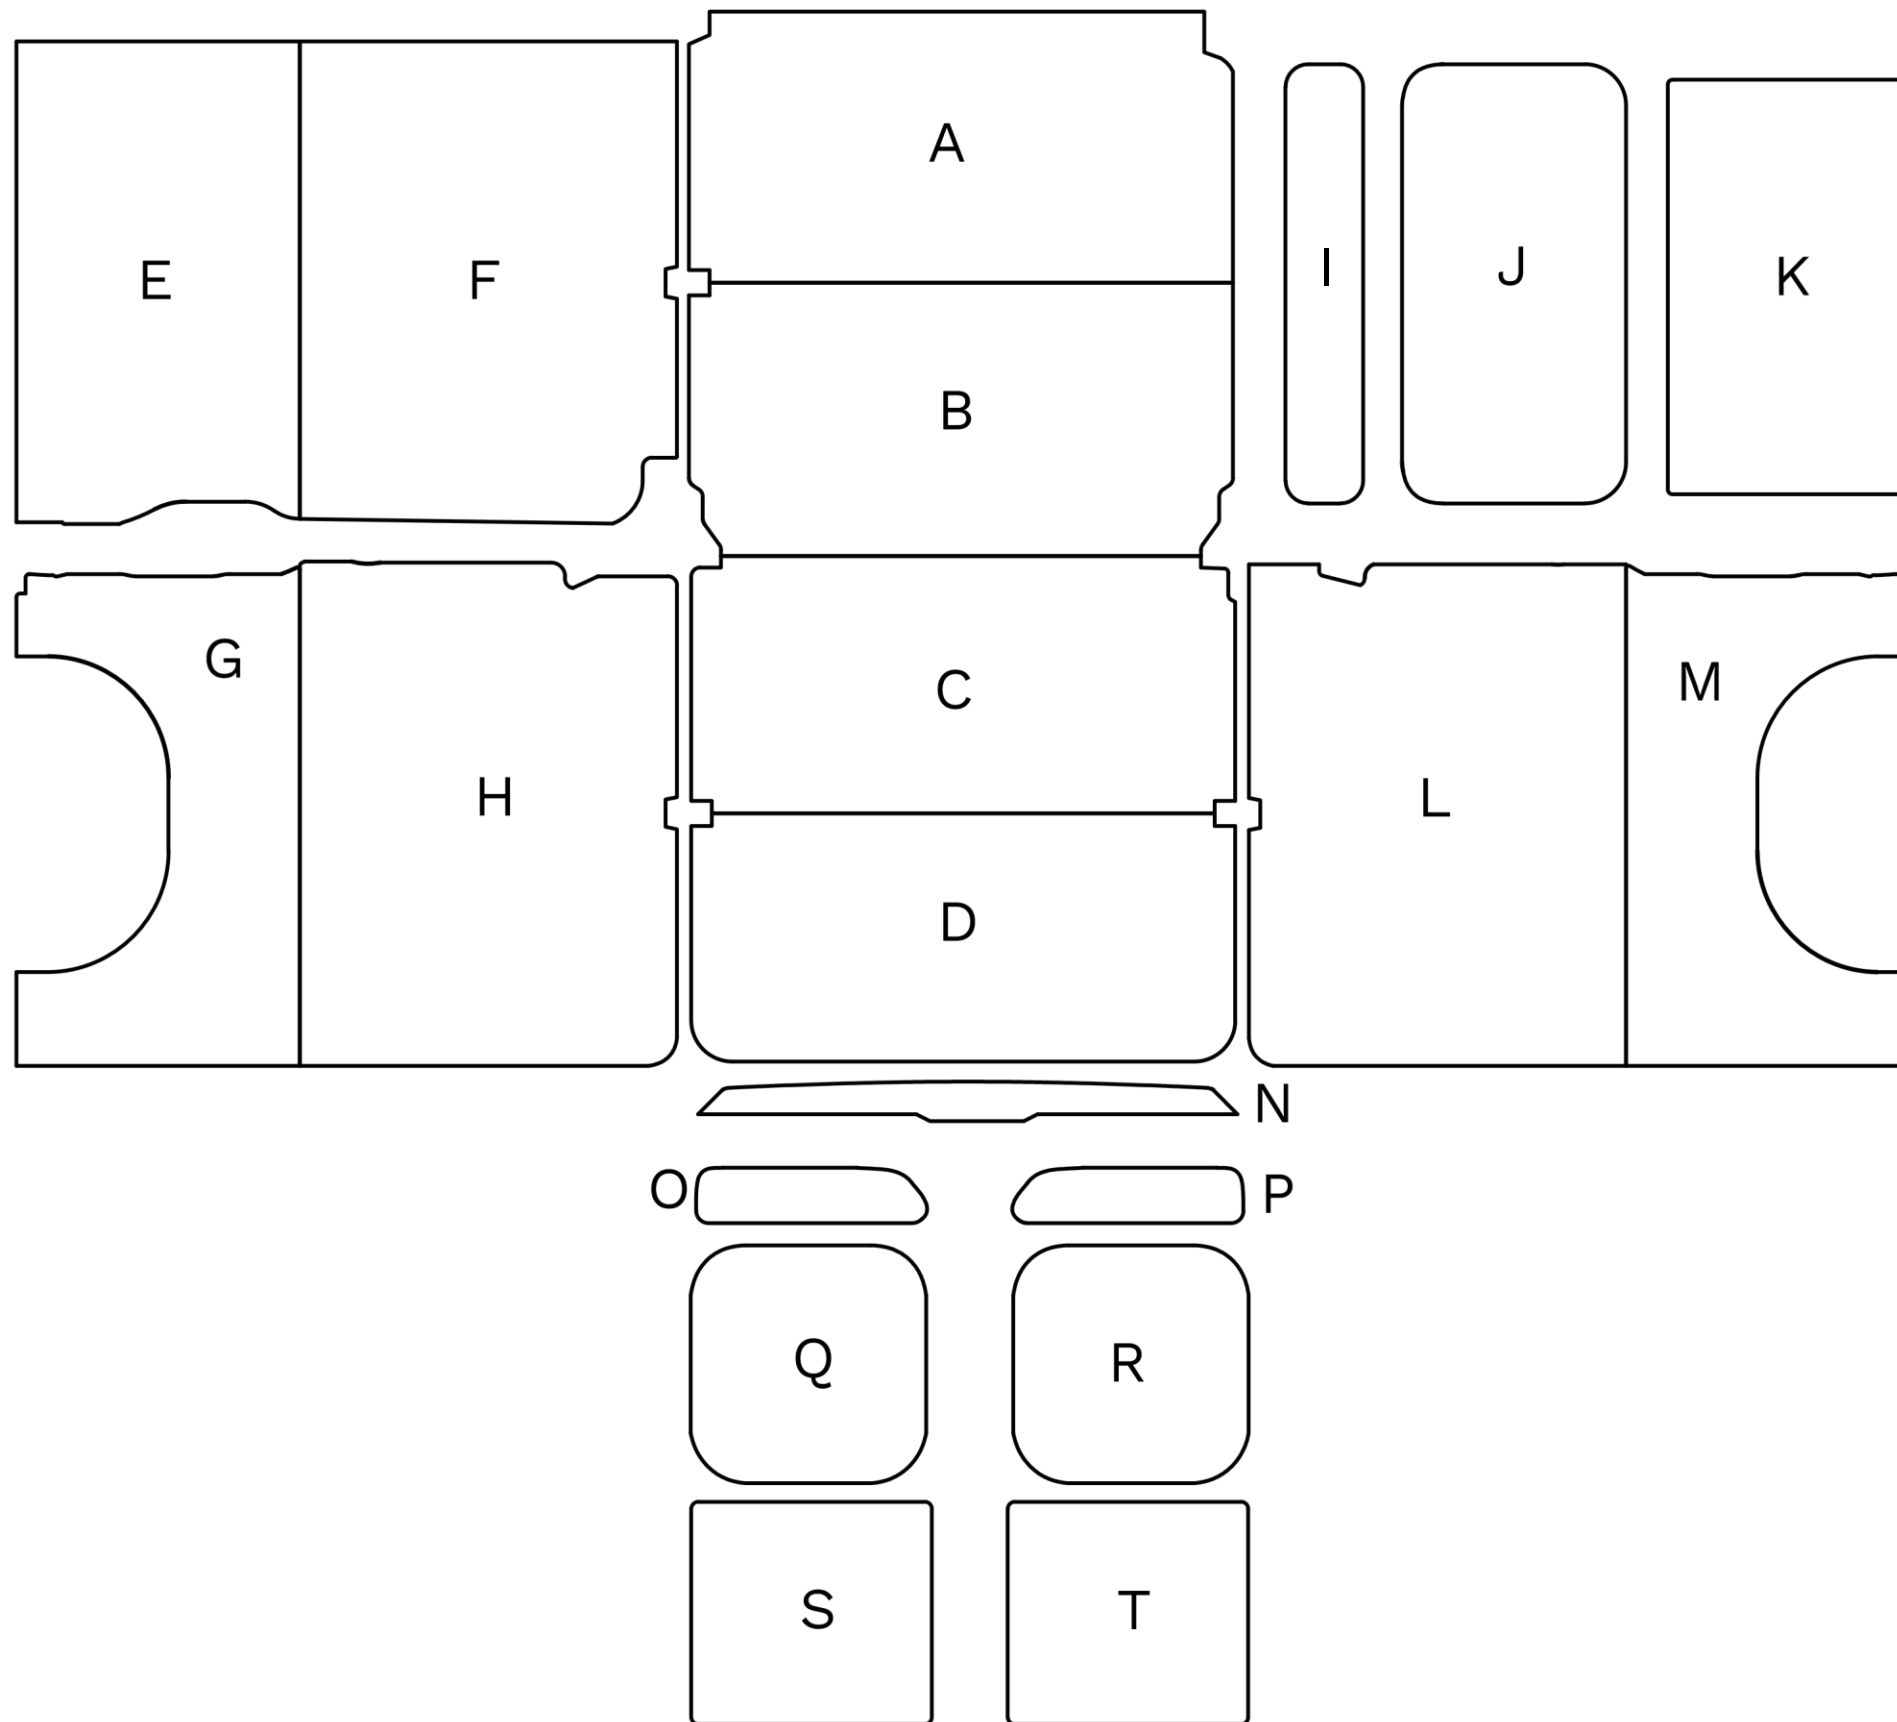

DIY VAN PANEL KIT 136"

PARTS AND HARDWARE LIST

PART	SKU	QTY	✓
A – CEILING FRONT PANEL	-	1	
B – CEILING FRONT MIDDLE PANEL	-	1	
C – CEILING REAR MIDDLE PANEL	-	1	
D – CEILING REAR PANEL	-	1	
E – DRIVER FRONT LOWER PANEL	-	1	
F – DRIVER FRONT UPPER PANEL	-	1	
G – DRIVER REAR LOWER PANEL	-	1	
H – DRIVER REAR UPPER PANEL	-	1	
I – SLIDER DOOR UPPER TRIM	-	1	
J – SLIDER DOOR UPPER PANEL	-	1	
K – SLIDER DOOR LOWER PANEL	-	1	
L – PASSENGER REAR UPPER PANEL	-	1	
M – PASSENGER REAR LOWER PANEL	-	1	
N – D-COLUMN UPPER TRIM	-	1	
O – REAR DOOR UPPER PANEL	-	1	
P – REAR DOOR UPPER PANEL	-	1	
Q – REAR DOOR MIDDLE PANEL	-	1	
R – REAR FOUR MIDDLE PANEL	-	1	
S – REAR DOOR LOWER PANEL	-	1	
T – REAR DOOR LOWER PANEL	-	1	