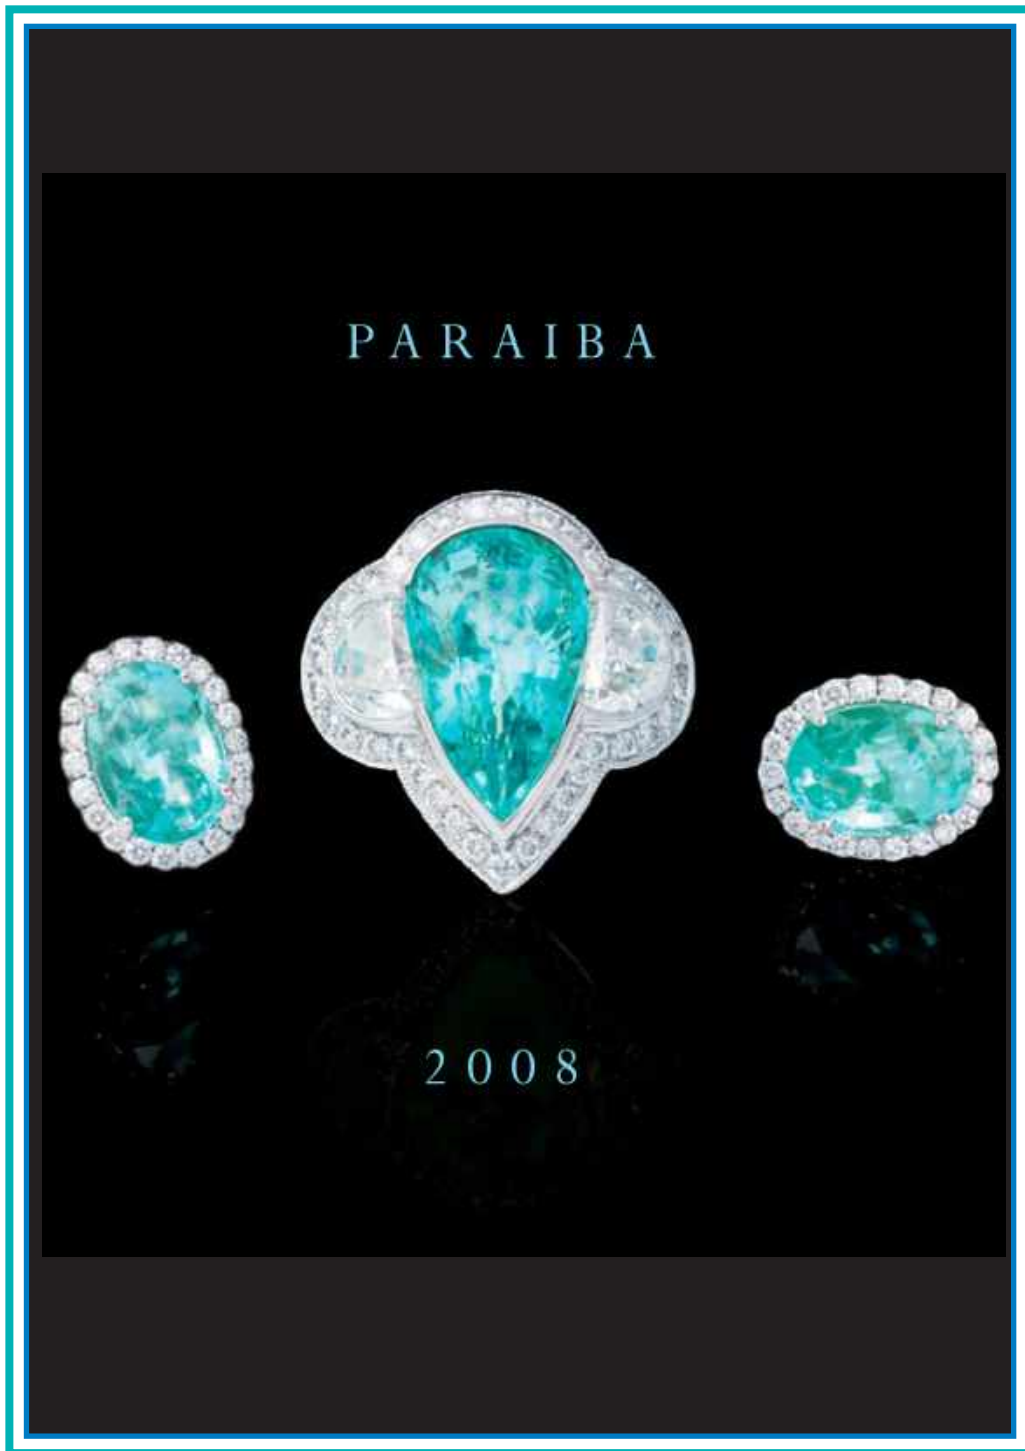

7
JULY
2021

T 1
F 2
S 3
S 4
M 5
T 6
W 7
T 8
F 9
S 10
S 11
M 12
T 13
W 14
T 15
F 16
S 17
S 18
M 19
T 20
W 21
T 22
F 23
S 24
S 25
M 26
T 27
W 28
T 29
F 30
S 31

V
I
N
T
A
G
E

2
0
0
8

1991 **30** 2021

TAYMAFINEJEWELLERY.COM