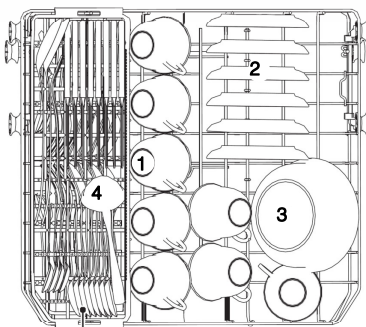

Cutlery rack

Digital Display: Working with Aqua Mini is a breeze owing to its advanced digital display that enables you to check the current program/ function selection and the time remaining for the dish washing cycle to end. With a single touch, any possible function can be achieved thus making it easy to operate and communicate with.

Active Clean Technology: The Aqua Mini Dishwasher comes equipped with an Active Clean Technology in which a combination of high temperature (70 °C) and high pressure (45 L/ min) wash and rinse cycles, directed via the twin spray arms, cover every nook and corner of the dishwasher, providing 99.99% germ-free and clean dishes after every wash cycle.

Capacity: Although compact, the Aqua Mini dishwasher comes with 8 place settings* which allow you to stack up to 75 utensils (approximately) in one go. This comfortably takes care of the everyday washing requirements of a small to medium household. For ease of organization and efficiency while cleaning, this dishwasher comes with a dedicated space for cutlery and separate racks for cups, saucers, bowls, glasses, etc.,. An example of the type and number of utensils that can be stacked into each basket is shown below.

* 8-place settings accommodate 8 sets of dining utensils and crockeries, and 1 set of serving utensils

Upper Basket

No.	Type	Quantity
1	Cups	8
2	Saucers	6
3	Medium serving bowl	1
4	Cutlery in the cutlery rack