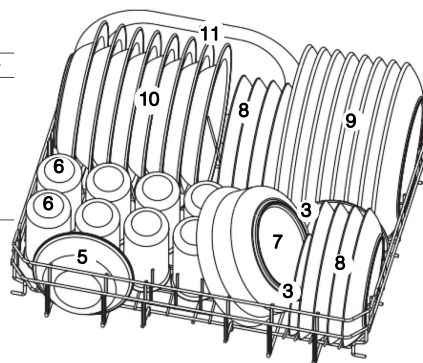

Lower Basket

No.	Type	Quantity
5	Big oval plate	1
6	Glasses	8
7	Large serving bowl	3
8	Dessert dishes	8
9	Dinner plates	8
10	Soup plates	8
11	Large tray	1

Stainless Steel Drums: Dishwashers with wash cycles that run at a high temperature for longer periods of time need the internal drum to be of a higher-grade material that can sustain such conditions. Hybrid drums that are generally available in the market get easily worn out within a short period of time due to intensive usage. The Aqua Mini Dishwasher consists of an internal drum made of 100% Stainless Steel since this material performs well in both hot and cold temperatures promising exceptional durability. Stainless Steel is also food safe and hence is protected when exposed to grease, oil and acids present in the food/ spices.