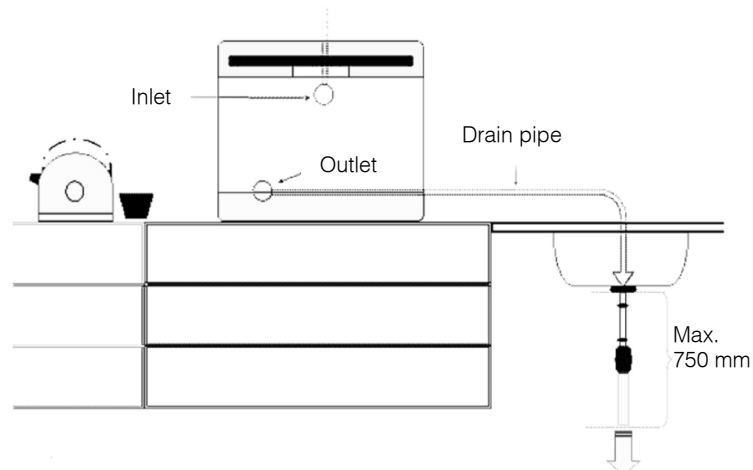

Water Pressure (flow pressure) at 0.04-1.0 MPa = 0.4-10 bar

Dimensions (W × D × H): 550 × 500 × 590 mm

* 8-place settings accommodate 8 sets of dining utensils and crockeries, and 1 set of serving utensils

INSTALLATION

INSTALLATION TYPE A: DRAINPIPE DIRECT CONNECTION TO MAIN PIPE

INSTALLATION TYPE B: DRAINPIPE CONNECTION THROUGH THE SINK

1. Place the unit over your kitchen counter
2. Attach the source of water supply to the inlet
3. For Installation Type A: Insert the drain hose/pipe (min. diameter of 40 mm) into the main draining pipe of the sink system. This is a permanent connection where the dishwasher can't be moved.
4. For Installation Type B: Let the drain hose/pipe (min. diameter of 40 mm) run into the sink, making sure to avoid bending or crimping it. This is useful when the kitchen has already been constructed as the drain pipe can be retracted from the sink and kept aside after use.
5. For Installation Type B, the free end of the hose must not be immersed in water (in the sink) to avoid back flow of water. Similarly for Installation Type A, backflow of water can occur if the main drain pipe is clogged.