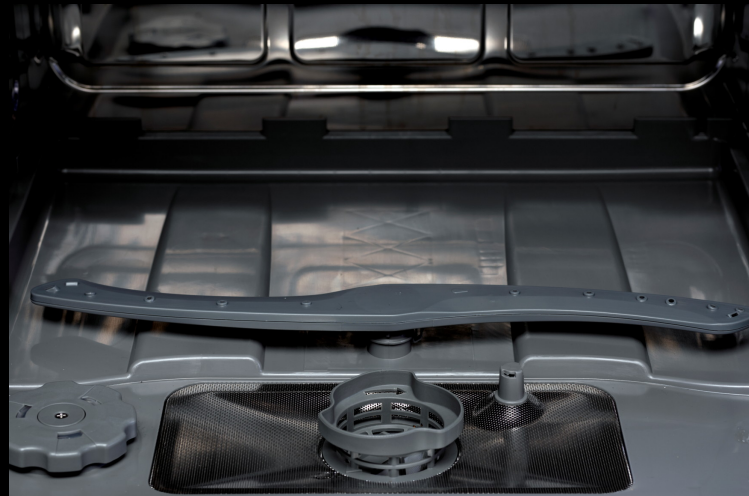

FEATURES

The size of the dishwasher although compact can easily accommodate large utensils and cutlery alike

The twin spin spray arms make sure water and detergent reaches every small corner of the dishwasher cleaning all the grime and dirt from every utensil