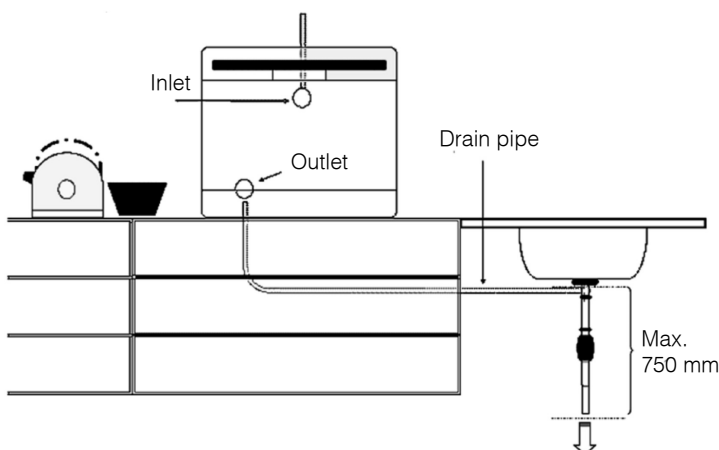

Water Pressure (flow pressure) at 0.04-1.0 MPa = 0.4-10 bar

Dimensions (W × D × H): 550 × 500 × 590 mm

* 8-place settings accommodate 8 sets of dining utensils and crockeries, and 1 set of serving utensils

INSTALLATION

INSTALLATION TYPE A: DRAINPIPE DIRECT CONNECTION TO MAIN PIPE

INSTALLATION TYPE B: DRAINPIPE CONNECTION THROUGH THE SINK

1. Place the unit over your kitchen counter
2. Attach the source of water supply to the inlet
3. For Installation Type A: Insert the drain hose/pipe (min. diameter of 40 mm) into the main draining pipe of the sink system. This is a permanent connection where the dishwasher can't be moved.
4. For Installation Type B: Let the drain hose/pipe (min. diameter of 40 mm) run into the sink, making sure to avoid bending or crimping it. This is useful when the kitchen has already been constructed as the drain pipe can be retracted from the sink and kept aside after use.
5. For Installation Type B, the free end of the hose must not be immersed in water (in the sink) to avoid back flow of water. Similarly for Installation Type A, backflow of water can occur if the main drain pipe is clogged.