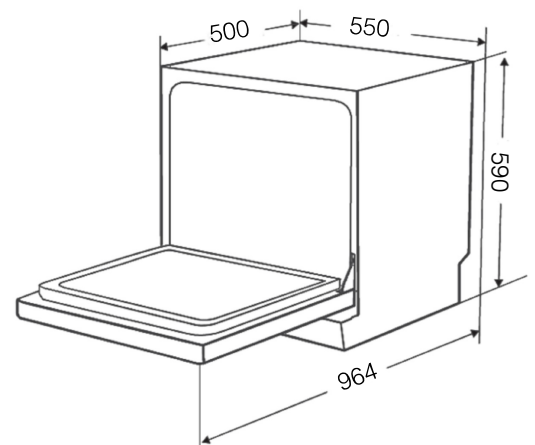

Water Pressure (flow pressure) at 0.04-1.0 MPa = 0.4-10 bar

Dimensions (W × D × H): 550 × 500 × 590 mm

* 8-place settings accommodate 8 sets of dining utensils and crockeries, and 1 set of serving utensils