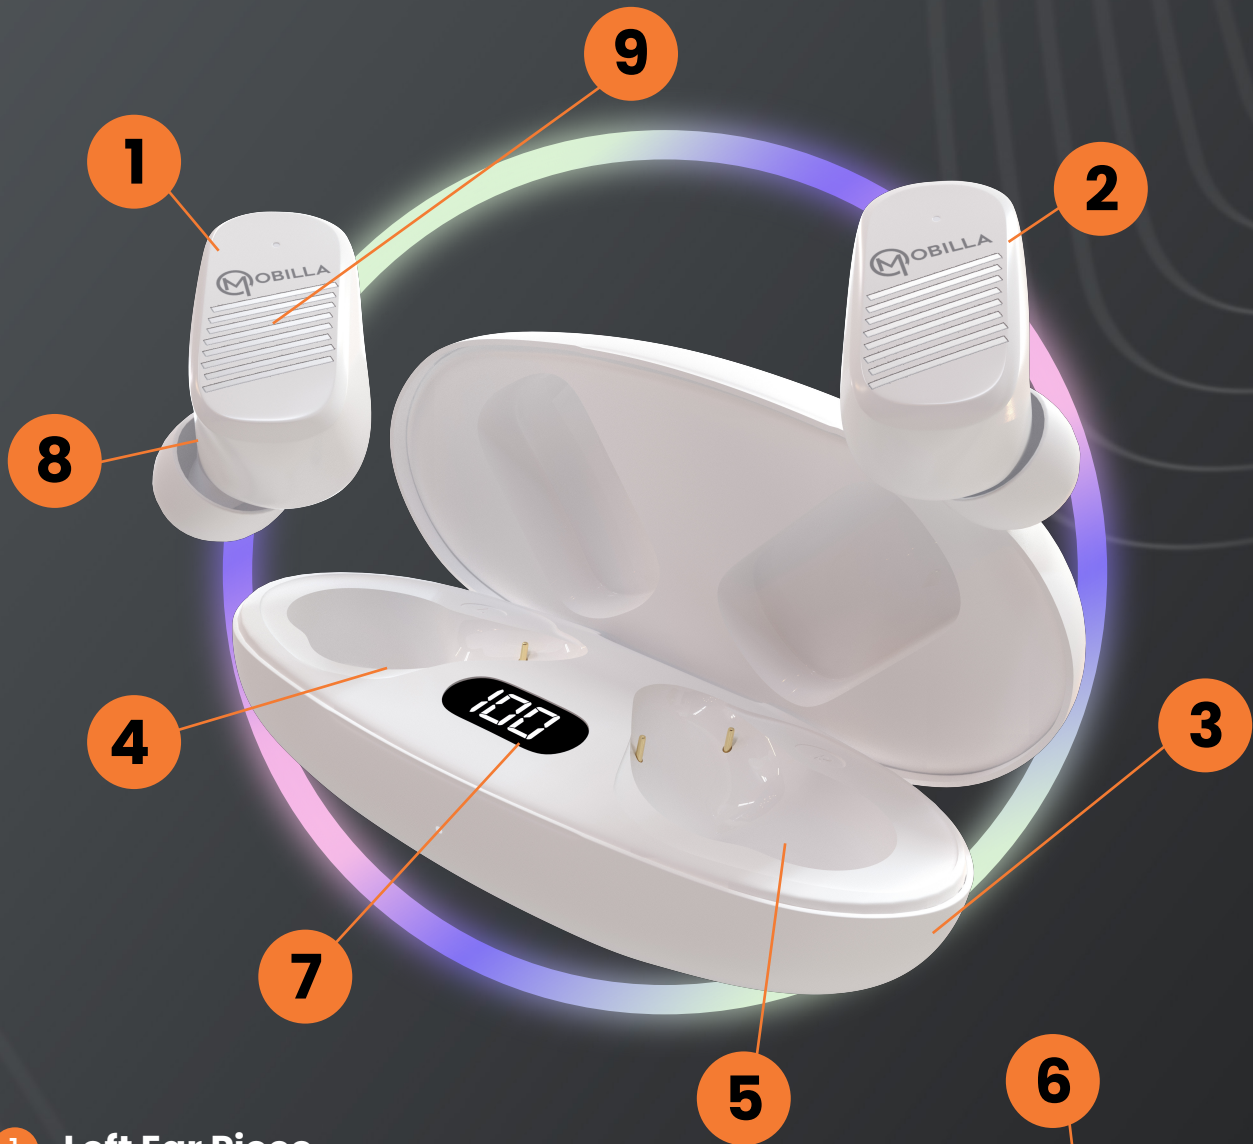

WIRELESS EARBUDS

MBUDS OVAL

25
HOURS
MUSIC
PLAYTIME

AVAILABLE COLOURS

Black & Red

Ash Grey

Pearl White

Maya Blue

APPEARANCE

- 1 Left Ear Piece
- 2 Right Ear Piece
- 3 Charge/Storage Case
- 4 Left Ear Piece Charging Socket
- 5 Right Ear Piece Charging Socket
- 6 USB Type-C Charging Port
- 7 LED Indicator
- 8 Microphone
- 9 Multi-Function Touch Area

After pairing is completed, your device will connect automatically connect whenever plug them into your ears.

Play/Pause:

Single tap on the Multi-Function Touch Area.

Repeat Track:

Triple tap on the Multi-Function Touch Area of the left earbud.

Next Track:

Triple tap on the Multi-Function Touch Area of the right earbud.

To Increase Volume:

Double tap on the Multi-Function Touch Area of the right earbud.

To Decrease Volume:

Double tap on the Multi-Function Touch Area of the left earbud.