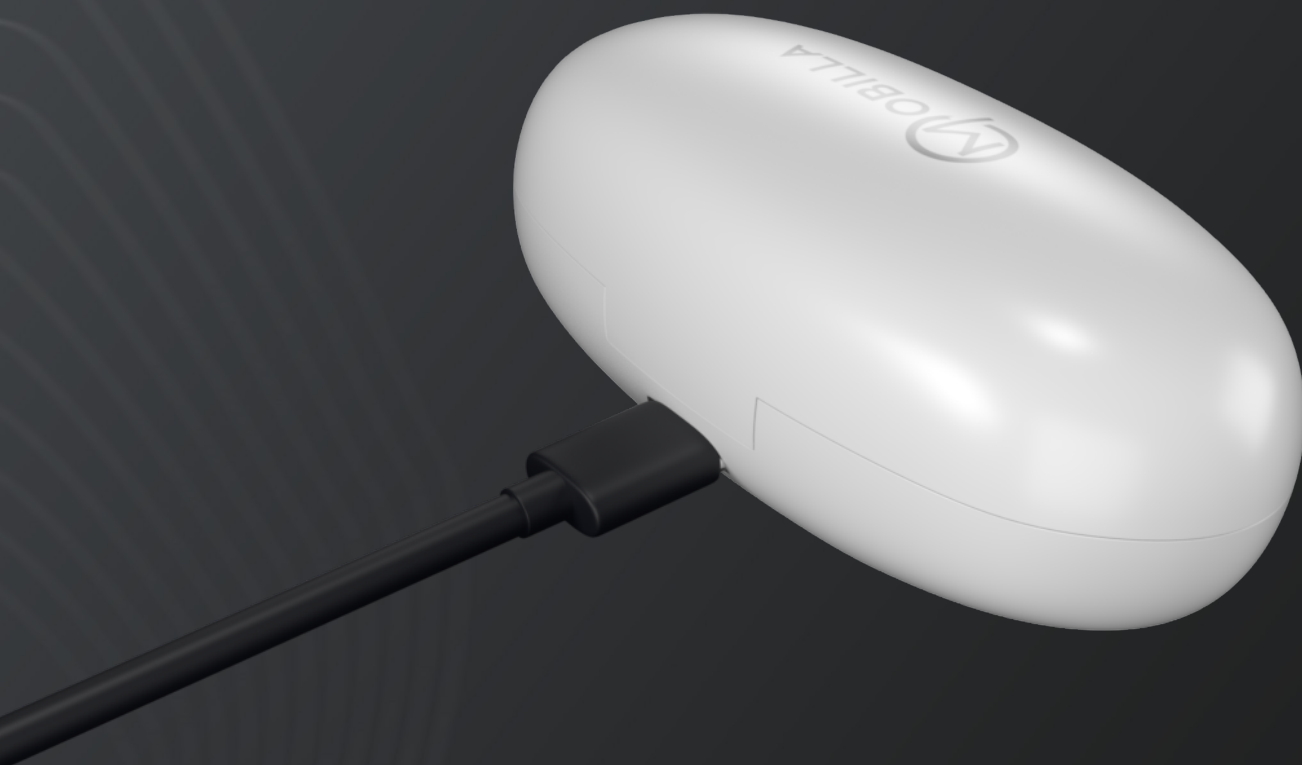

APPEARANCE

- 1 Left Ear Piece
- 2 Right Ear Piece
- 3 Charge/Storage Case
- 4 Left Ear Piece Charging Socket
- 5 Right Ear Piece Charging Socket
- 6 USB Type-C Charging Port
- 7 LED Indicator
- 8 Microphone
- 9 Multi-Function Touch Area

Charge/Storage Case:

Connect the case to a charger using a USB Type-C cable to charge the Charge/Storage Case.

The LED Display shows the battery percentage of the Storage Case.

EAR BUDS

Place the earbuds in the charged Charge/Storage Case to charge the earbuds.

Note: Please take off the sticker peels attached to the earbuds before you charge them.

Charge the Charge/Storage Case and the Earbuds at least **70% before the first usage.**

Pairing:

- 1. Take out the Earbuds from the Charge/Storage Case and place them in your ears.**
- 2. Go to the Bluetooth settings of your device and switch it on.**
- 3. Scan available devices.**
- 4. Connect 'Mobilla MBuds Oval' to your device.**

After pairing is completed, your device will connect automatically connect whenever plug them into your ears.

Play/Pause:

Single tap on the Multi-Function Touch Area.

Repeat Track:

Triple tap on the Multi-Function Touch Area of the left earbud.