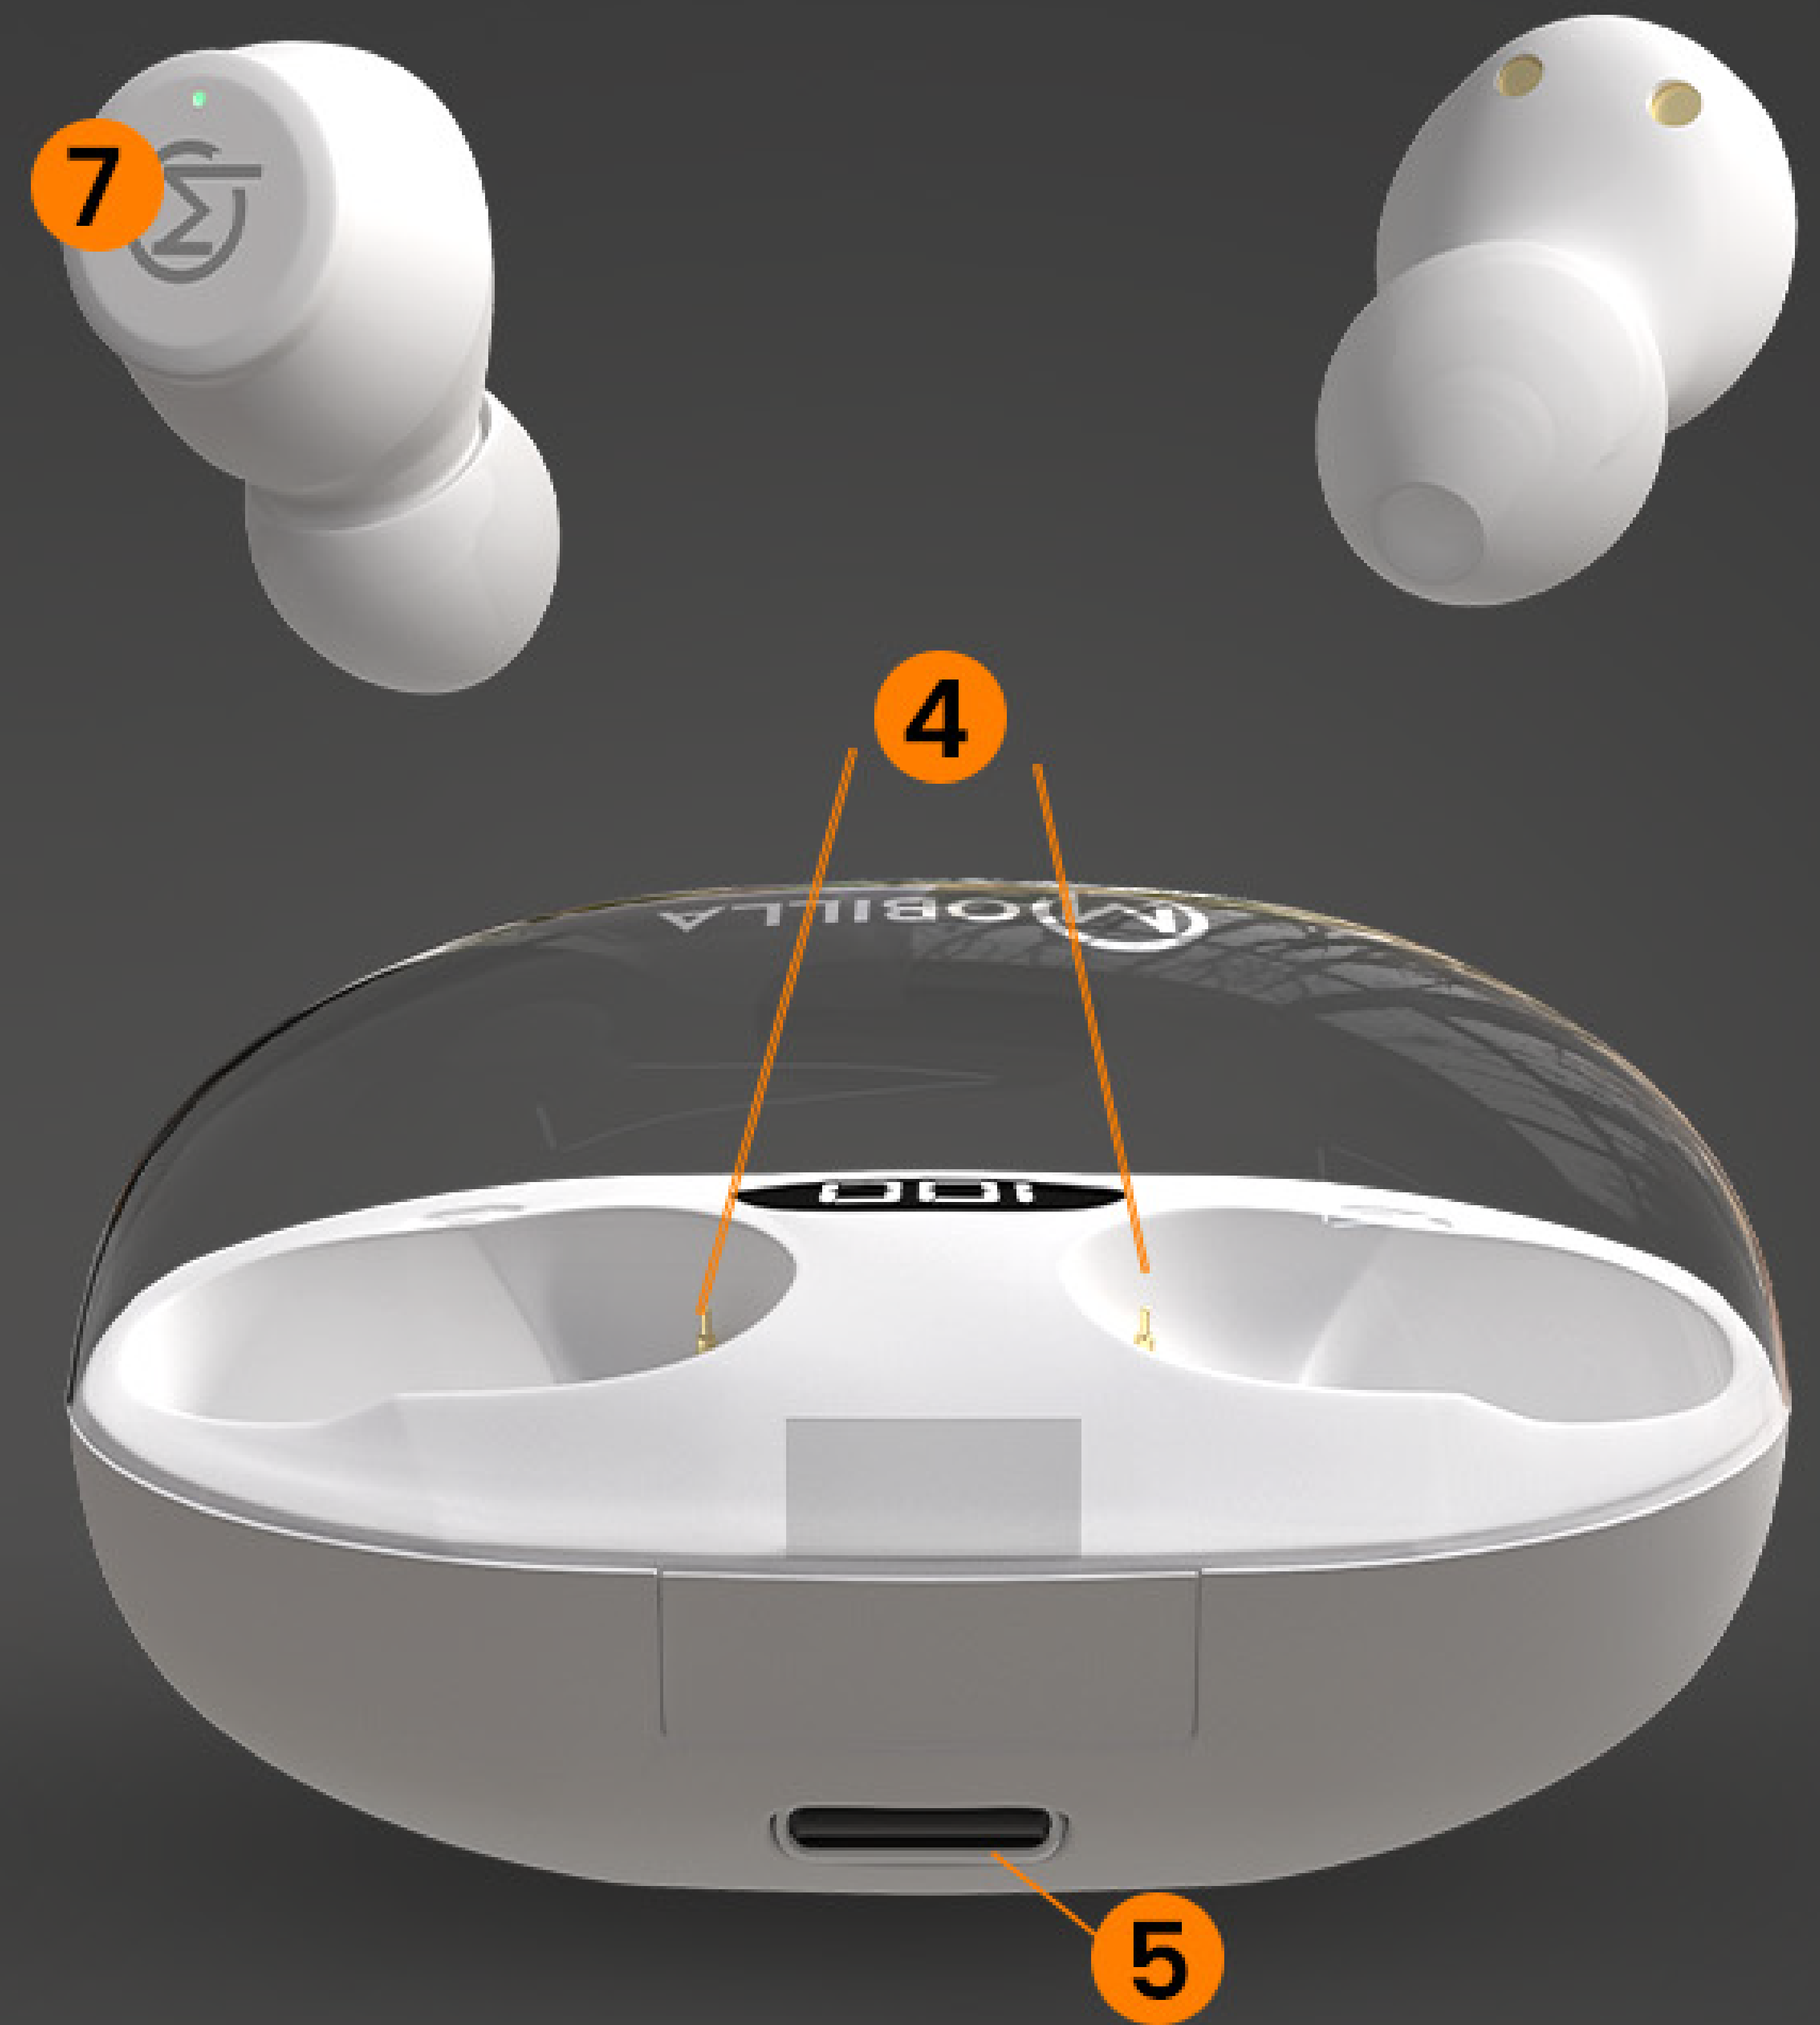

# MBUDS 131 Wireless Earbuds

## Appearance:

- ① Left Ear Piece
- ② Right Ear Piece
- ③ Charge/Storage Case
- ④ Ear Piece Charging Socket
- ⑤ USB Type-C Charging Port
- ⑥ LED Battery Indicator
- ⑦ Microphone
- ⑧ Multi-Function Touch Area

### **Repeat Track:**

Double tap on the Multi-Function Touch Area of the left earbud.