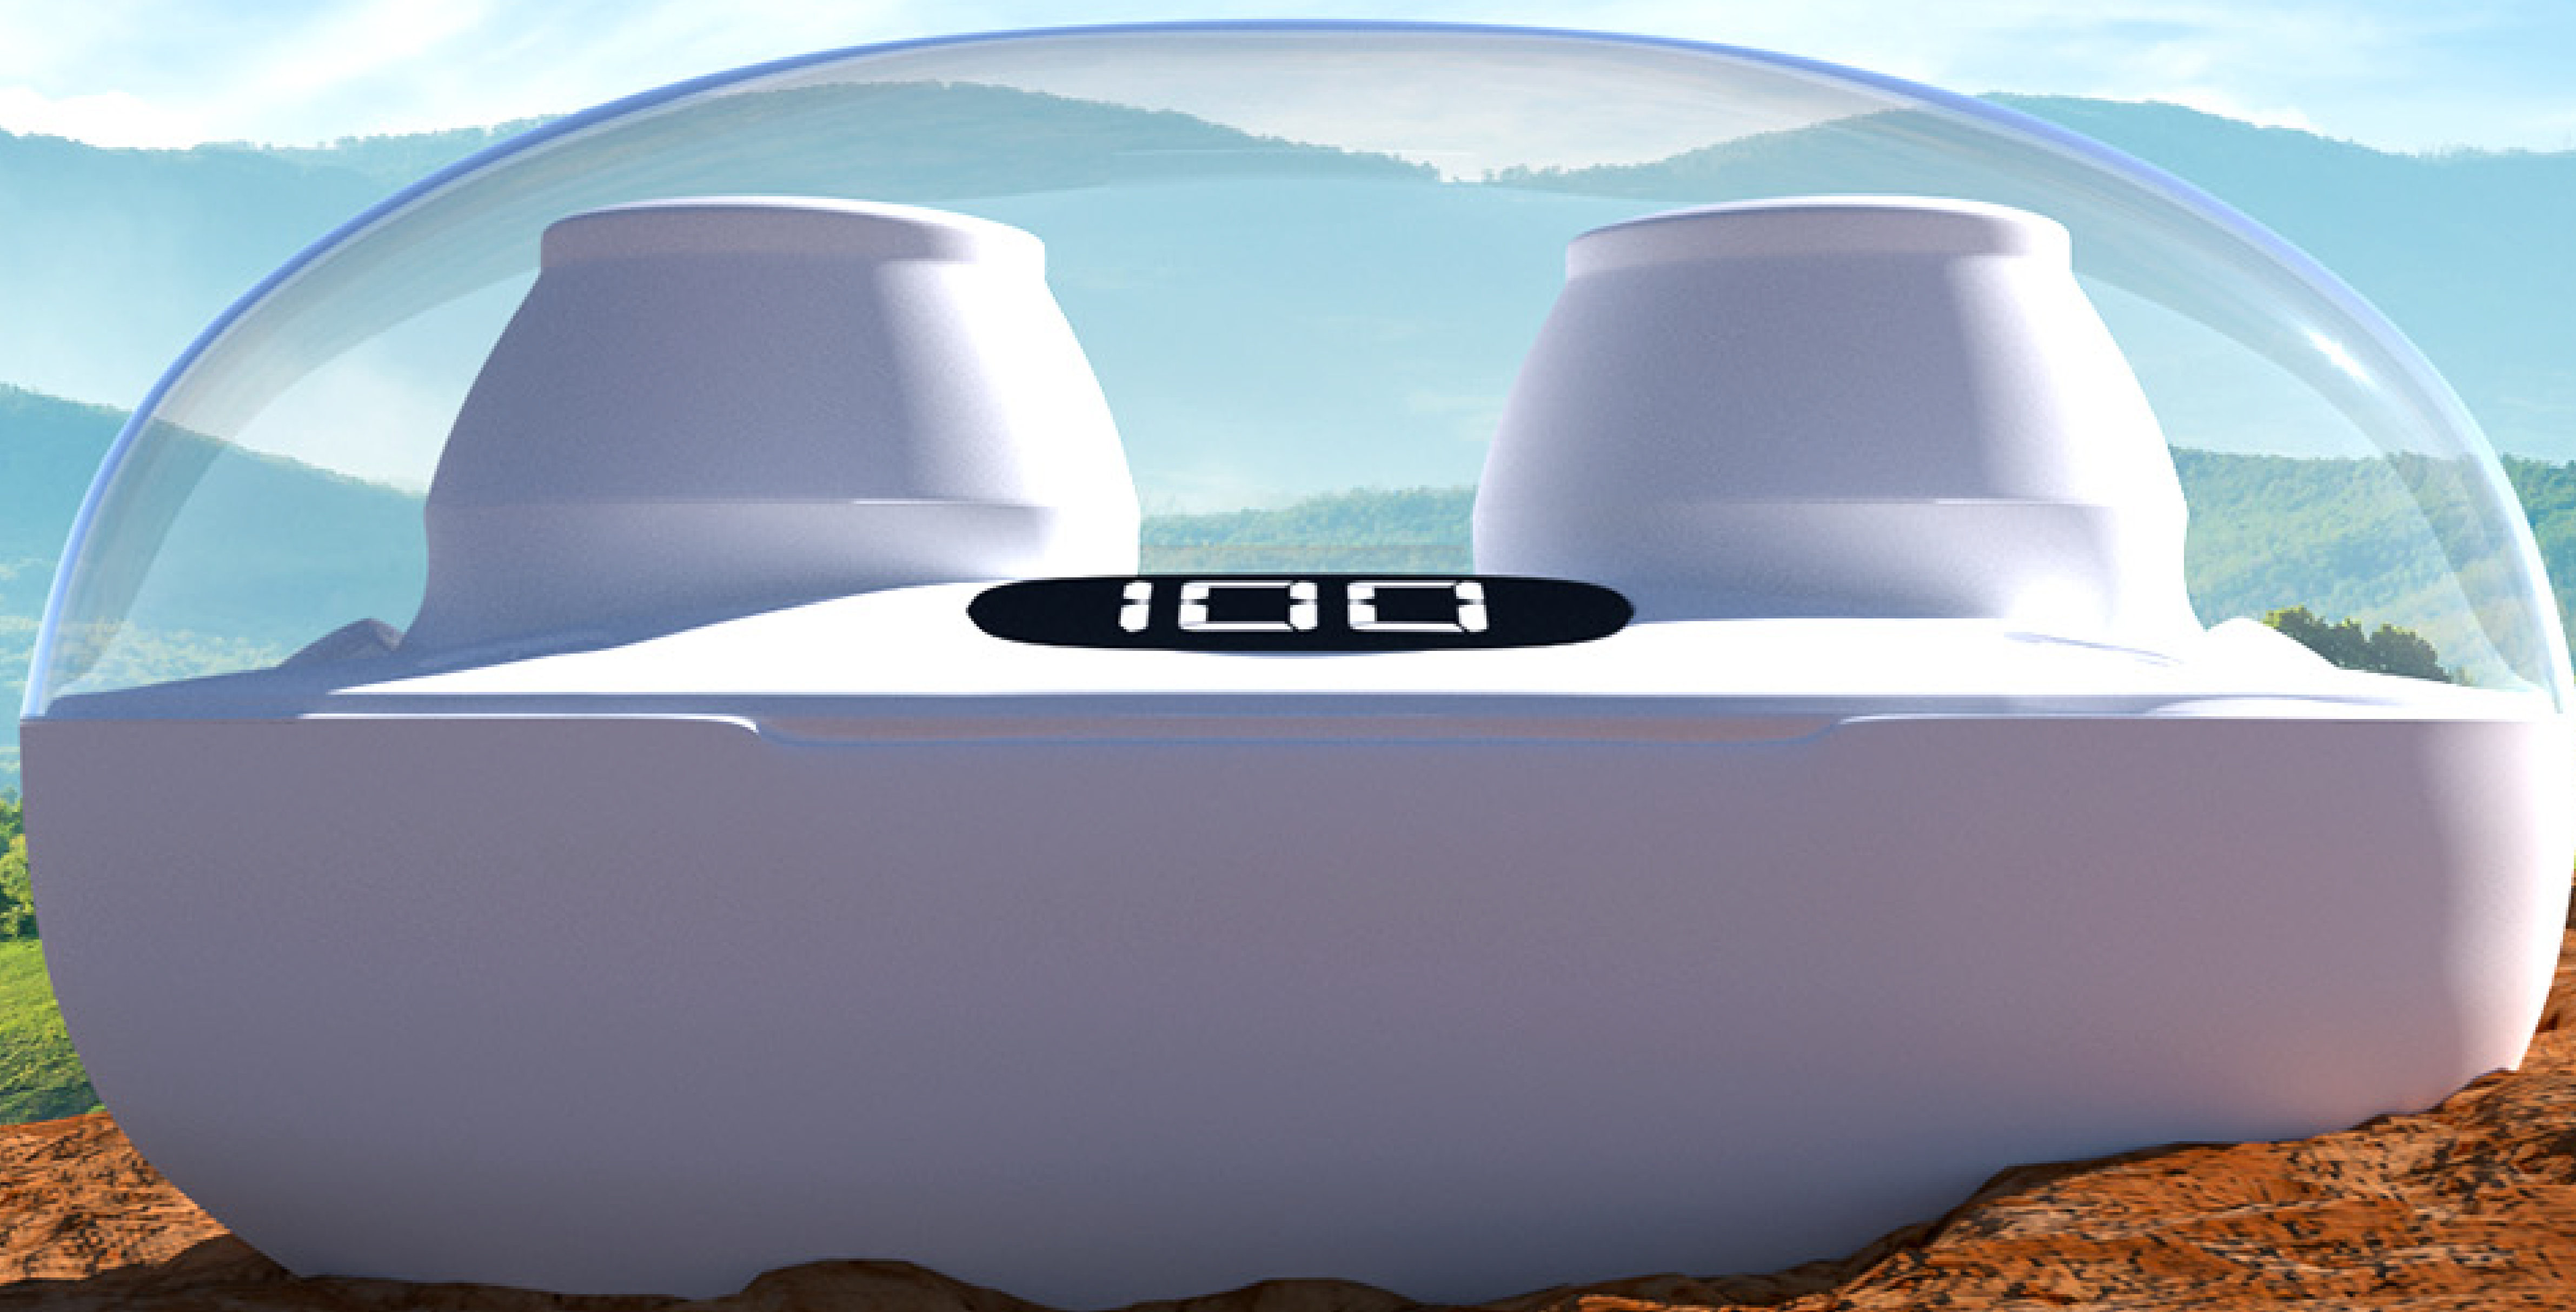

# MBUDS 131 Wireless Earbuds

## Appearance:

- ① Left Ear Piece
- ② Right Ear Piece
- ③ Charge/Storage Case
- ④ Ear Piece Charging Socket
- ⑤ USB Type-C Charging Port
- ⑥ LED Battery Indicator
- ⑦ Microphone
- ⑧ Multi-Function Touch Area

After completing the pairing process, the TWS earbuds will connect to your device automatically when you take them out of the charging/storage case.