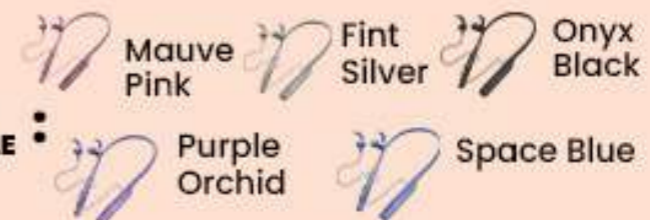

MRP : 1399/-

MBUDDY 761

WIRELESS NECKBAND

60 hours Music Playtime

- IPX4 WATER PROOF
- ENC (ENVIRONMENTAL NOISE CANCELLATION)
- QUICK CHARGE
- ULTRA LIGHT WEIGHT

COLOURS AVAILABLE

MRP : 2899/-

MBUDDY 116