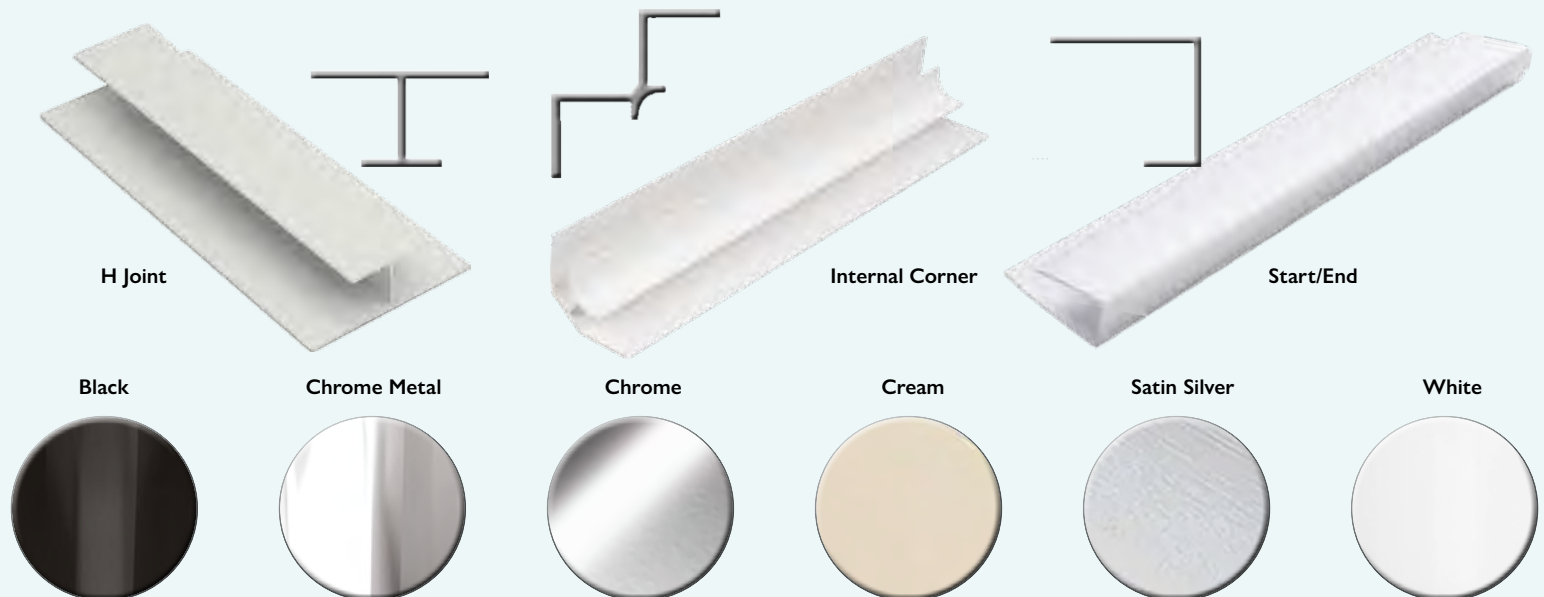

PVC Trim Range	Black	Chrome	Cream	Satin Silver	White
Start/End	640	641	642	643	644
Internal Corner	670	671	672	673	674
H Joint	640	640	640	✗	640

Studio Trim Range:

A straightforward range of 2.6m long trims in various colours to complete a panel installation. Start/end trims are used at the beginning and end of runs and can also be used in internal corners however there is also a specific internal corner trim if that is preferred. For external corners use our overbead angle trims.

PVC / Metal Trim Range	Black PVC	Chrome Metal	Chrome PVC	Cream PVC	Satin Silver PVC	White PVC
Start/End	590	591	592	593	594	595
Internal Corner	620	621	622	623	624	625

Ultra Trim Range:

A straightforward range of 2.4m long trims in various colours to complete a panel installation. Start/end trims are used at the beginning and end of runs and can also be used in internal corners however there is also a specific internal corner trim if that is preferred. H joints allow end to end fitting for rooms taller than a full panel. For external corners use our overbead angle trims.

PVC Trim Range	Black PVC	Chrome Metal	Chrome PVC	Satin Silver PVC	White PVC
Start/End	430	431	432	433	434
Internal Corner	440	441	442	443	444
H Joint	570	571	572	✗	573

Colour Swatch Disclaimer: The colour swatches are for illustration/guidance and we highly recommend viewing the actual sample panels in our showroom.
Please note: Panels must be checked for imperfections and consistency of colour prior to fitting. Once installed, no liability will be accepted.