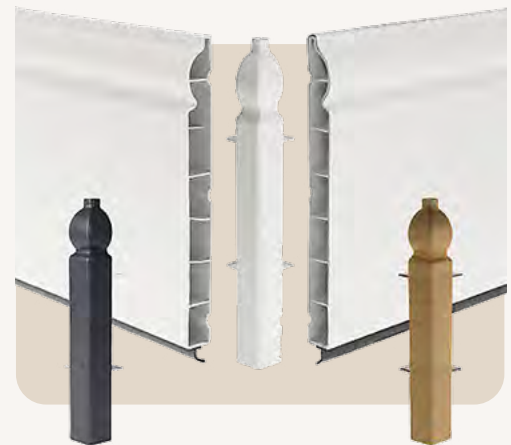

Smart Skirting

Architrave:

60mm wide x 15mm deep x 5.5m long

Skirting:

All skirting boards are 100 or 150mm tall x 15mm deep and 5m long, with dedicated internal and external colour matched corner joints.

Available in Ogee or Chamfered styles:

The Smart Skirting range comes with internal and external corners to make fitting easy.

PAGE 5

Traditional White Range

- 1 17mm thick with decorative top available in 125mm height (skirting) and 70mm width (architrave)
- 2 12mm thick with decorative top available in 95mm height
- 3 12mm thick with half rounded edge available in 45mm and 70mm heights
- 4 9mm thick reversible with chamfered or half rounded edge available in 65mm height
- 5 6mm thick with half rounded edge available in 45mm, 70mm and 95mm heights
- 6 9mm thick reversible with 2 decorative tops available in 125mm height