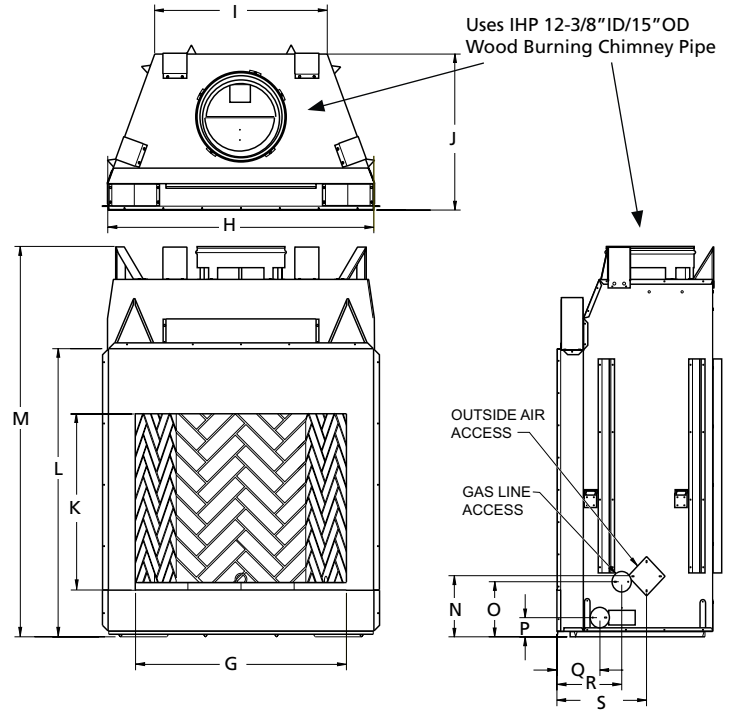

CORNER FRAMING SPECIFICATIONS

	WRE6036	WRT6042	WRT6050
D	45-1/4"	51-1/4"	59-1/4"
E	86-1/2"	92"	100"
F	61"	65"	71"

APPLIANCE SPECIFICATIONS

	WRE6036	WRE6042	WRE6050
G	36"	42"	50"
H	45-1/8"	51-1/8"	59"
I	29"	30-1/2"	38-1/2"
J	26-5/8"	29"	28-1/2"
K	30"	30"	30"
L	49"	49"	49"
M	67"	67"	67"
N	10-1/2"	10-1/2"	10-1/2"
O	9-1/2"	9-1/2"	9-1/2"
P	3-1/2"	3-1/2"	3-1/2"
Q	7-1/4"	8-1/2"	8-1/2"
R	11"	13"	13"
S	15-1/4"	17"	17"