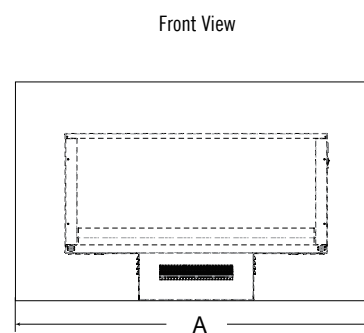

# Specifications & Dimensions

Model	BTU/Hour Output	(A) Width	(B) Front Height	(C) Back Height	(D) Depth
38" Linear Wall-Mount SF-WMS38	4,800	37-3/4"	18" 20-3/4" w/ Stand	13-3/4"	4-1/2"
58" Linear Wall-Mount SF-WM58	4,800	58-1/4"	26-3/8"	20-1/4"	6"

Side view dimensions include mounting bracket.  
Dimensions above are in inches. Reference dimensions only. We recommend measuring individual units at installation. Refer to installation manual for detailed specifications on installing this product. SimpliFire reserves the right to update units periodically. Pictures in this brochure are not a true representation of the fireplace and/or flames.

### 38-Inch Linear Wall-Mount