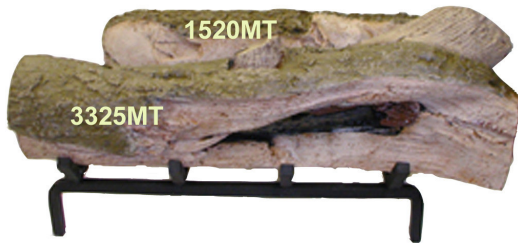

Mountain Timber 21" Sets MTS2105AA

Front View

Side View

Mountain Timber 24" Sets MTS2406AA

STEP 1

STEP 2

Mountain Timber 30" Set

MTS3006AA – Use Standard EB Accessory Kit

MTS3007AA – Use Ember Supreme Accessory Kit

Mountain Timber 36"

MTS3608AA

Step 1

TOP VIEW

Step 2

Step 3

TOP VIEW