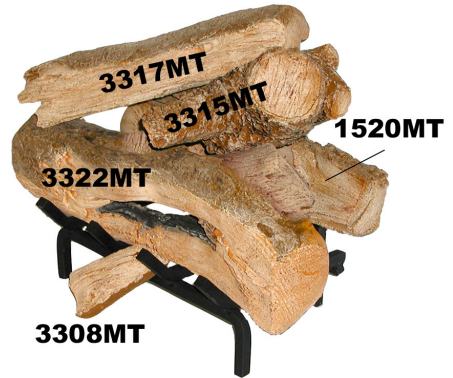

Mountain Timber 21" Sets MTS2105AA

Front View

Side View

Mountain Timber 24" Sets MTS2406AA

STEP 1

STEP 2

Mountain Timber 30" Set

MTS3006AA – Use Standard EB Accessory Kit

MTS3007AA – Use Ember Supreme Accessory Kit

Mountain Timber 36"

MTS3608AA

Step 1

TOP VIEW

Step 2

Step 3

TOP VIEW

FRONT VIEW - FINISHED SET

Mountain Timber 42" Set MTS4208AA

Top View

Step 3

Top View - Final

Front View - Final

Mountain Timber 48" Set MTS4809AA

Top View