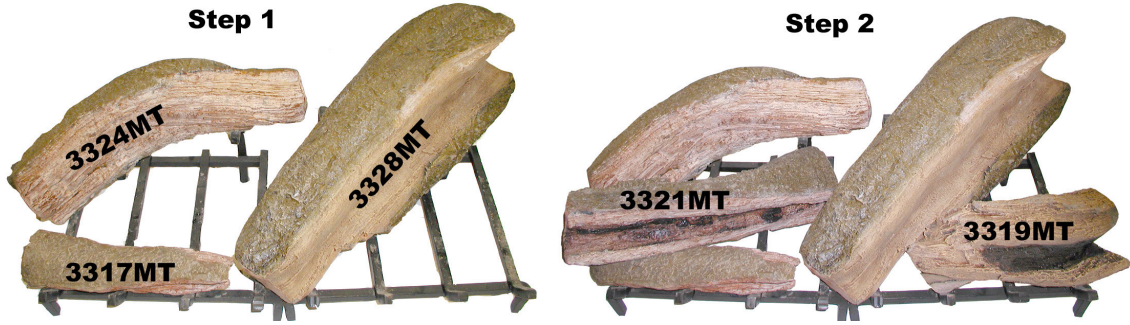

Mountain Timber 21" Sets MTS2105AA

Front View

Side View

Mountain Timber 24" Sets MTS2406AA

STEP 1

STEP 2

Mountain Timber 30" Set

MTS3006AA – Use Standard EB Accessory Kit

MTS3007AA – Use Ember Supreme Accessory Kit

Mountain Timber 36"

MTS3608AA

Step 1

TOP VIEW

Step 2

Step 3

TOP VIEW

FRONT VIEW - FINISHED SET

Mountain Timber 42" Set MTS4208AA

Top View

Step 3

Top View - Final

Front View - Final

Mountain Timber 48" Set MTS4809AA

Top View

Step 3

Top View

Front View