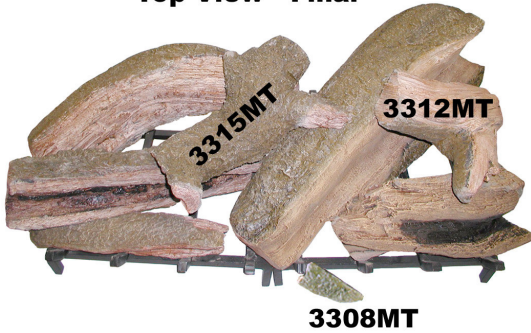

MTS3007AA – Use Ember Supreme Accessory Kit

Mountain Timber 36"

MTS3608AA

Step 1

TOP VIEW

Step 2

Step 3

TOP VIEW

FRONT VIEW - FINISHED SET

Mountain Timber 42" Set MTS4208AA

Top View

Step 3

Top View - Final

Front View - Final

Mountain Timber 48" Set MTS4809AA

Top View

Step 3

Top View

Front View