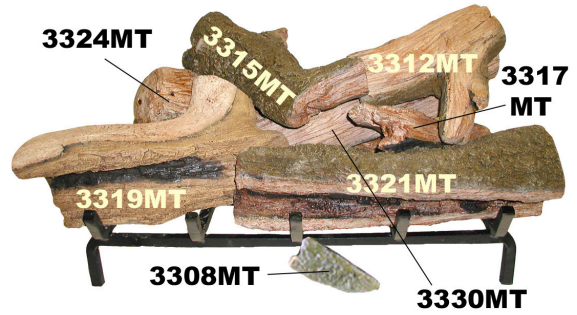

Mountain Timber 21" Sets MTS2105AA

Front View

Side View

Mountain Timber 24" Sets MTS2406AA

STEP 1

STEP 2

Mountain Timber 30" Set

MTS3006AA – Use Standard EB Accessory Kit

MTS3007AA – Use Ember Supreme Accessory Kit

Mountain Timber 36"

MTS3608AA

Step 1

TOP VIEW

Step 2

Step 3

TOP VIEW

FRONT VIEW - FINISHED SET

Mountain Timber 42" Set MTS4208AA

Top View

Step 3

Top View - Final

Front View - Final

Mountain Timber 48" Set MTS4809AA

Top View