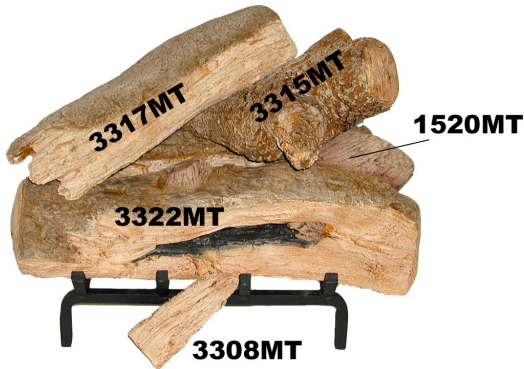

Mountain Timber 21" Sets MTS2105AA

Front View

Side View

Mountain Timber 24" Sets MTS2406AA

STEP 1

STEP 2

Mountain Timber 30" Set

MTS3006AA – Use Standard EB Accessory Kit

MTS3007AA – Use Ember Supreme Accessory Kit

Mountain Timber 36"

MTS3608AA

Step 1

TOP VIEW

Step 2

Step 3

TOP VIEW

FRONT VIEW - FINISHED SET

Mountain Timber 42" Set MTS4208AA

Top View

Step 3

Top View - Final

Front View - Final

Mountain Timber 48" Set MTS4809AA

Top View