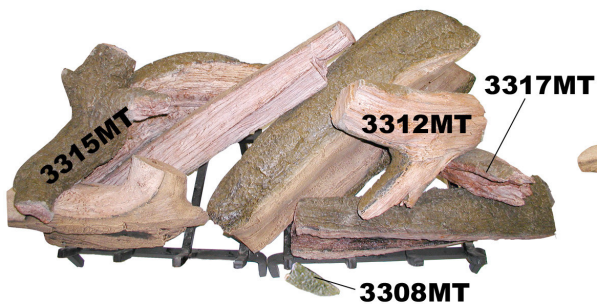

MTS3007AA – Use Ember Supreme Accessory Kit

Mountain Timber 36"

MTS3608AA

Step 1

TOP VIEW

Step 2

Step 3

TOP VIEW

FRONT VIEW - FINISHED SET

Mountain Timber 42" Set MTS4208AA

Top View

Step 3

Top View - Final

Front View - Final

Mountain Timber 48" Set MTS4809AA

Top View

Step 3

Top View

Front View