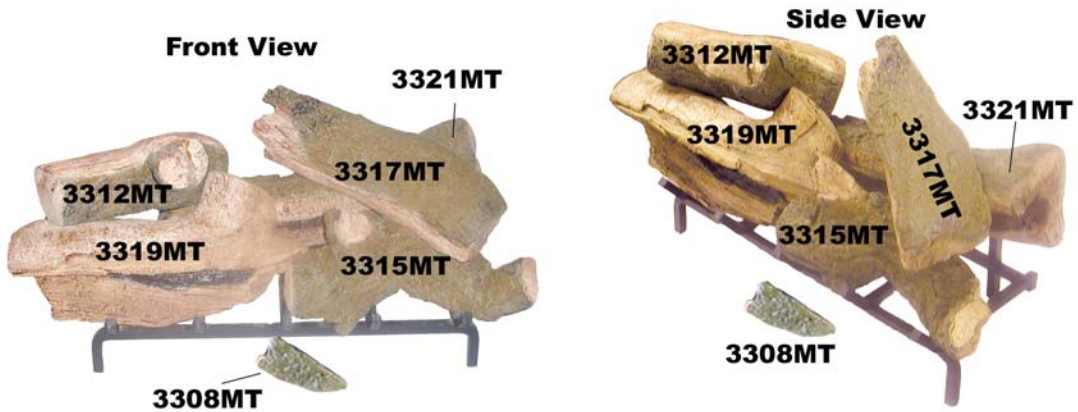

Mountain Timber 21" Sets MTS2105AA

Front View

Side View

Mountain Timber 24" Sets MTS2406AA

STEP 1

STEP 2

Mountain Timber 30" Set

MTS3006AA – Use Standard EB Accessory Kit

MTS3007AA – Use Ember Supreme Accessory Kit

Mountain Timber 36"

MTS3608AA

Step 1

TOP VIEW

Step 2

Step 3

TOP VIEW

FRONT VIEW - FINISHED SET

Mountain Timber 42" Set MTS4208AA

Top View

Step 3

Top View - Final

Front View - Final

Mountain Timber 48" Set MTS4809AA

Top View

Step 3

Top View

Front View