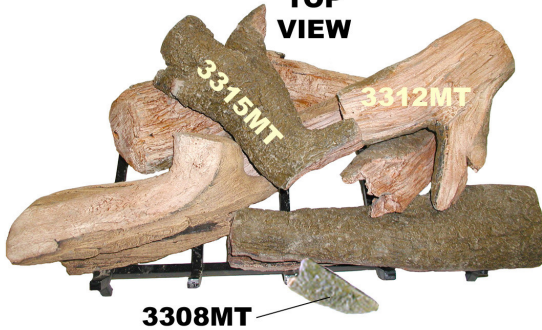

Mountain Timber 21" Sets MTS2105AA

Front View

Side View

Mountain Timber 24" Sets MTS2406AA

STEP 1

STEP 2

Mountain Timber 30" Set

MTS3006AA – Use Standard EB Accessory Kit

MTS3007AA – Use Ember Supreme Accessory Kit

Mountain Timber 36"

MTS3608AA

Step 1

TOP VIEW

Step 2

Step 3

TOP VIEW

FRONT VIEW - FINISHED SET

Mountain Timber 42" Set MTS4208AA

Top View

Step 3

Top View - Final

Front View - Final

Mountain Timber 48" Set MTS4809AA

Top View