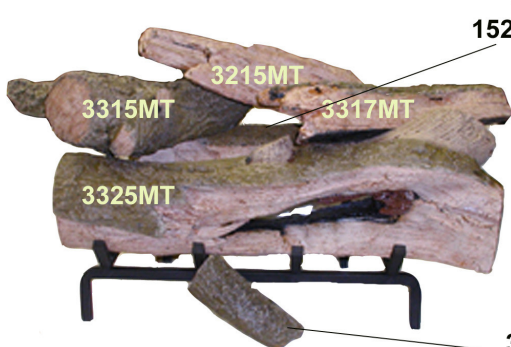

Mountain Timber 21" Sets MTS2105AA

Front View

Side View

Mountain Timber 24" Sets MTS2406AA

STEP 1

STEP 2

Mountain Timber 30" Set

MTS3006AA – Use Standard EB Accessory Kit

MTS3007AA – Use Ember Supreme Accessory Kit

Mountain Timber 36"

MTS3608AA

Step 1

TOP VIEW

Step 2

Step 3

TOP VIEW

FRONT VIEW - FINISHED SET

Mountain Timber 42" Set MTS4208AA

Top View

Step 3

Top View - Final

Front View - Final

Mountain Timber 48" Set MTS4809AA

Top View