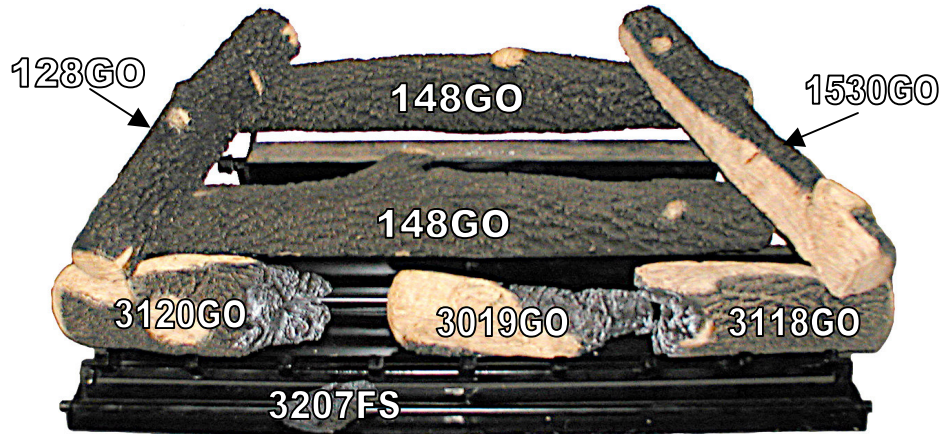

KCS4804TS

48" Set

Kodiak Char

Double Stack

Log Diagram

KCS6016DS
and
KCS6004TS
60" Set

Step 1

Step 2

Step 3