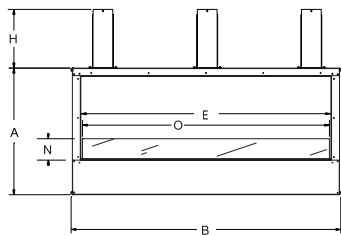

Single-Sided 48-inch Fireplace