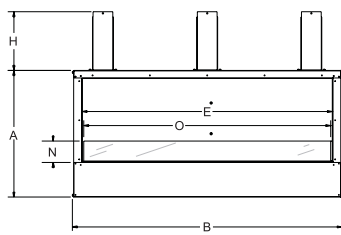

OUTDOOR LINEAR FIREPLACE SPECIFICATIONS

Outdoor Linear Fireplace includes two metal studs and noncombustible backer board. Additional materials may be required for installation.

Model	Framing Height	Framing Width	Framing Depth
OLL48FP	40 13/16	52	19 1/16
OLL48SP	40 13/16	52	22 5/16
OLL60FP	31	64	19 1/8
OLL60SP	31	64	22 1/2

Single-Sided 48-inch Fireplace

Single-Sided 60-inch Fireplace

See-Through 48-inch Fireplace

See-Through 60-inch Fireplace

Empire is committed to continuous product improvement; specifications are subject to change without notice. Dimensions in this brochure are approximate; read and follow the framing dimensions in the owners manual supplied with your Empire product. Flame size, shape, and color will vary from photos. Refer to your manual for complete installation and safety information.