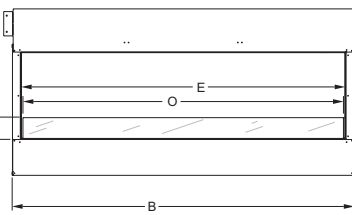

Single-Sided 60-inch Fireplace