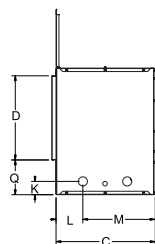

Single-Sided 60-inch Fireplace