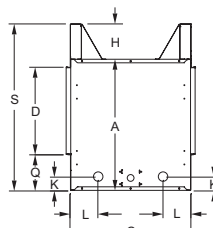

Model	A	B	C	D	E	F	G	H	I	J	K	L	M	N	O	P	Q
OLL48FP	24 5/16	51 3/4	19 1/16	16 3/16	48	19	51 3/4	6 1/2	N/A	N/A	2 9/16	5 3/16	13 21/32	3 1/2	47 3/8	N/A	6 11/16
OLL48SP	24 5/16	51 3/4	22 5/16	16 3/16	48	22 9/32	51 3/4	6 1/2	N/A	N/A	2 9/16	5 3/16	N/A	3 1/2	47 3/8	N/A	6 11/16
OLL60FP	24 1/2	63 3/4	19 1/8	16 3/16	60	19	60	6 1/2	N/A	N/A	2 9/16	5 3/16	13 21/32	3 1/2	59 3/8	N/A	6 11/16
OLL60SP	24 1/2	63 3/4	22 1/2	16 3/16	60	23 7/8	60	6 1/2	N/A	N/A	2 9/16	5 3/16	N/A	3 1/2	59 3/8	N/A	6 11/16

Single-Sided 48-inch Fireplace

Single-Sided 60-inch Fireplace

See-Through 48-inch Fireplace

See-Through 60-inch Fireplace

Empire is committed to continuous product improvement; specifications are subject to change without notice. Dimensions in this brochure are approximate; read and follow the framing dimensions in the owners manual supplied with your Empire product. Flame size, shape, and color will vary from photos. Refer to your manual for complete installation and safety information.