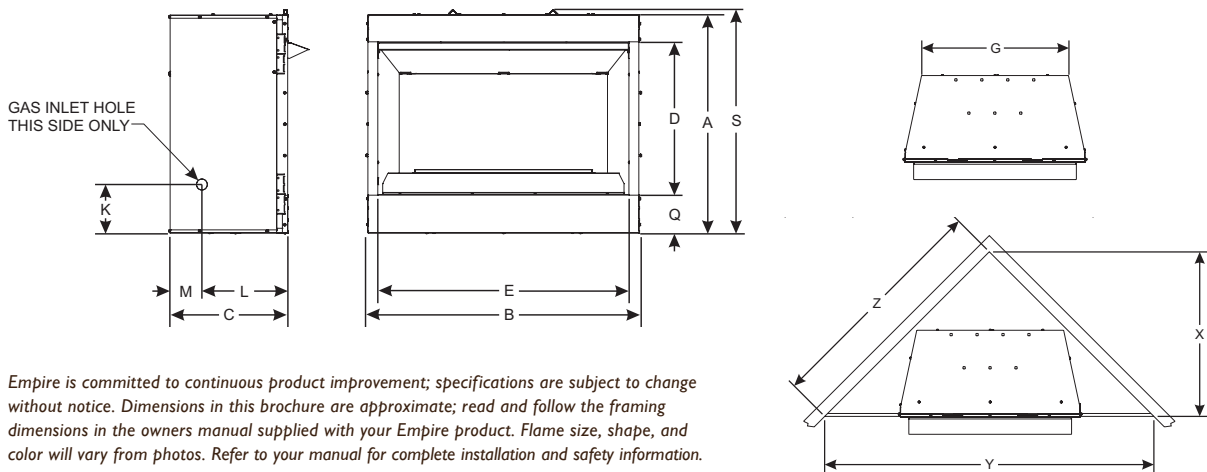

OUTDOOR FIREPLACE SPECIFICATIONS

Outdoor Fireplace includes two metal studs and noncombustible backer board. Additional materials may be required for installation.

Model	Framing Height			Framing Width			Framing Depth		
OP36FP	36			41			19 1/4		
OP42FP	36			45			19 1/4		

Model	A	B	C	D	E	G	K	L	M	Q	S	X	Y	Z
OP36FP	35 1/16	40	19	24 1/4	36	31 7/8	2 7/8	10 3/8	8 9/16	6 3/16	35 3/16	34 11/16	69 5/16	49 1/16
OP42FP	35 1/16	44	19	24 1/4	40	35 7/8	2 7/8	10 3/8	8 9/16	6 3/16	35 3/16	36 3/4	73 5/16	51 15/16

Empire is committed to continuous product improvement; specifications are subject to change without notice. Dimensions in this brochure are approximate; read and follow the framing dimensions in the owners manual supplied with your Empire product. Flame size, shape, and color will vary from photos. Refer to your manual for complete installation and safety information.