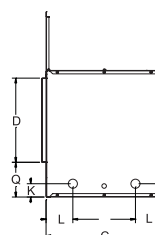

Model	A	B	C	D	E	F	G	H	I	J	K	L	M	N	O	P	Q
OLL48FP	24 5/16	51 3/4	19 1/16	16 3/16	48	19	51 3/4	6 1/2	N/A	N/A	2 9/16	5 3/16	13 21/32	3 1/2	47 3/8	N/A	6 11/16
OLL48SP	24 5/16	51 3/4	22 5/16	16 3/16	48	22 9/32	51 3/4	6 1/2	N/A	N/A	2 9/16	5 3/16	N/A	3 1/2	47 3/8	N/A	6 11/16
OLL60FP	24 1/2	63 3/4	19 1/8	16 3/16	60	19	60	6 1/2	N/A	N/A	2 9/16	5 3/16	13 21/32	3 1/2	59 3/8	N/A	6 11/16
OLL60SP	24 1/2	63 3/4	22 1/2	16 3/16	60	23 7/8	60	6 1/2	N/A	N/A	2 9/16	5 3/16	N/A	3 1/2	59 3/8	N/A	6 11/16

Single-Sided 48-inch Fireplace

Single-Sided 60-inch Fireplace

See-Through 48-inch Fireplace

See-Through 60-inch Fireplace

Empire is committed to continuous product improvement; specifications are subject to change without notice. Dimensions in this brochure are approximate; read and follow the framing dimensions in the owners manual supplied with your Empire product. Flame size, shape, and color will vary from photos. Refer to your manual for complete installation and safety information.