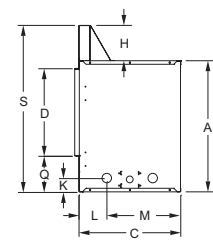

See-Through 48-inch Fireplace