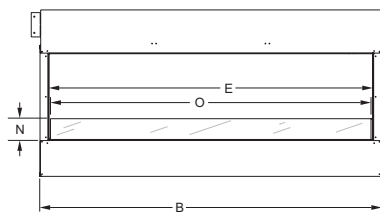

Model	A	B	C	D	E	F	G	H	I	J	K	L	M	N	O	P	Q
OLL48FP	24 5/16	51 3/4	19 1/16	16 3/16	48	19	51 3/4	6 1/2	N/A	N/A	2 9/16	5 3/16	13 21/32	3 1/2	47 3/8	N/A	6 11/16
OLL48SP	24 5/16	51 3/4	22 5/16	16 3/16	48	22 9/32	51 3/4	6 1/2	N/A	N/A	2 9/16	5 3/16	N/A	3 1/2	47 3/8	N/A	6 11/16
OLL60FP	24 1/2	63 3/4	19 1/8	16 3/16	60	19	60	6 1/2	N/A	N/A	2 9/16	5 3/16	13 21/32	3 1/2	59 3/8	N/A	6 11/16
OLL60SP	24 1/2	63 3/4	22 1/2	16 3/16	60	23 7/8	60	6 1/2	N/A	N/A	2 9/16	5 3/16	N/A	3 1/2	59 3/8	N/A	6 11/16

Single-Sided 48-inch Fireplace

Single-Sided 60-inch Fireplace

See-Through 48-inch Fireplace

See-Through 60-inch Fireplace

Empire is committed to continuous product improvement; specifications are subject to change without notice. Dimensions in this brochure are approximate; read and follow the framing dimensions in the owners manual supplied with your Empire product. Flame size, shape, and color will vary from photos. Refer to your manual for complete installation and safety information.