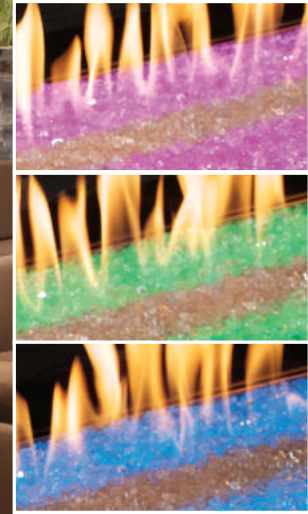

Multi-color LED Lighting System

OUTDOOR LINEAR FIREPLACE SPECIFICATIONS

Outdoor Linear Fireplace includes two metal studs and noncombustible backer board. Additional materials may be required for installation.

Model	Framing Height	Framing Width	Framing Depth
OLL48FP	40 13/16	52	19 1/16
OLL48SP	40 13/16	52	22 5/16
OLL60FP	31	64	19 1/8
OLL60SP	31	64	22 1/2

Model	A	B	C	D	E	F	G	H	I	J	K	L	M	N	O	P	Q
OLL48FP	24 5/16	51 3/4	19 1/16	16 3/16	48	19	51 3/4	6 1/2	N/A	N/A	2 9/16	5 3/16	13 21/32	3 1/2	47 3/8	N/A	6 11/16
OLL48SP	24 5/16	51 3/4	22 5/16	16 3/16	48	22 9/32	51 3/4	6 1/2	N/A	N/A	2 9/16	5 3/16	N/A	3 1/2	47 3/8	N/A	6 11/16
OLL60FP	24 1/2	63 3/4	19 1/8	16 3/16	60	19	60	6 1/2	N/A	N/A	2 9/16	5 3/16	13 21/32	3 1/2	59 3/8	N/A	6 11/16
OLL60SP	24 1/2	63 3/4	22 1/2	16 3/16	60	23 7/8	60	6 1/2	N/A	N/A	2 9/16	5 3/16	N/A	3 1/2	59 3/8	N/A	6 11/16