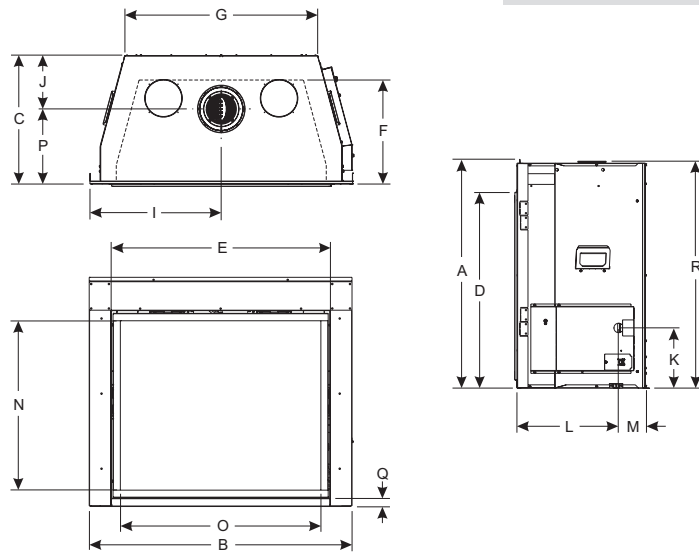

Dimensions (in inches)		
DIMENSION	DVCT36CFP	DVCT40CFP
A	40 3/4	42 3/4
B	45	49
C	22 1/8	24
D	34 1/2	36 1/2
E	36 7/8	40 13/16
F	17 1/4	16 7/8
G	33	36 1/8
H	N/A	N/A
I	22 1/2	24 1/2
J	10 1/4	10 1/16
K	11 1/4	11 1/4
L	17	19 3/8
M	5 1/8	5 3/16
N	28 3/8	31 1/2
O	31 3/4	37 3/8
P	12	14
Q	1 1/2	1 1/2
R	40 5/16	42 5/16

Btus (Max / Min)		
	DVCT36CFP	DVCT40CFP
Natural	40,000 / 11,000*	47,500 / 14,500*
LP	40,000 / 13,000*	45,000 / 16,000*

*Minimum with front burner only

Framing Dimensions (in inches)		
	DVCT36CFP	DVCT40CFP
Height	51 1/2	53 1/2
Width	45 1/2	49 1/2
Depth	22 1/8	24

Specifications	
Type of Gas (State on Order)	Natural or LP
Iron Pipe Size (N.P.T.)	1/2-inch
Ignition System	Multifunction Remote
Venting	5 x 8 inch

Warranty
10-year limited warranty on combustion chamber, limited lifetime on glass. All other parts carry a three-year limited warranty. All remote controls carry a one-year limited warranty.