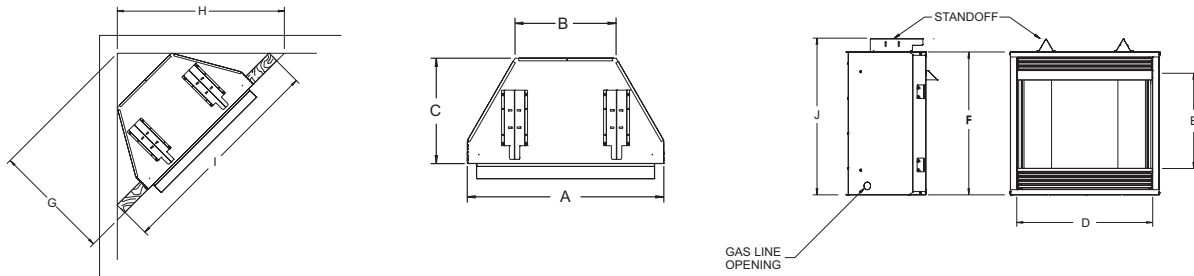

Vail Fireplace Dimensions (in inches)

Model	A	B	C	D	E	F	G	H	I	J
VFP24FP	22 5/8	17 1/4	11	21	17 9/16	26 1/2	19 1/2	27 3/4	37 1/2	N/A
VFD26FP/FM	30	25	13 1/8	26	18 1/8	30 1/4	25 1/2	36 1/4	51 1/4	N/A
VFP32BP	34	29	17 3/8	31	22 7/8	32 3/4	31 7/8	45 1/8	63 3/4	35 3/4
VFP36BP	39	34	17 3/8	36	24 7/8	34 3/4	34 3/8	48 5/8	68 3/4	37 3/4

Drawings vary by product. Check owner's manual for specific product dimensions.

Vail Fireplace Framing Dimensions (in inches)

Model	Framing Width	Framing Height	Framing Depth
VFP24FP	23 1/4	27	11 1/2
VFD26FP/FM	30 1/2	30 3/4	13 1/4
VFP32BP	34 1/2	36 1/4	17 7/8
VFP36BP	39 1/2	38 1/4	17 7/8

Vail Mantel Dimensions (in inches)

Model	A Top Width	B Top Depth	C Height	D Cabinet Width	E Cabinet Depth	F Opening Width	G Opening Height	H Inside Depth	I Base Width	J Base Depth	K Base Height	L Corner Depth	Fits
EMF22	38 3/8	13 1/4	38 1/2	35	12 3/8	23	26 3/4	11 3/4	24 1/2	17 3/8	3 1/4		Vail 24
EMBF1S	56 3/4	22 1/4	51 3/8	49	19 1/8	34 1/2	33 3/4	18 1/2	38 1/2	22 1/2	3 1/4		Vail Premium 32
EMBF3S	62 3/4	22 1/4	53 3/8	55	19 1/8	40 1/2	35 3/4	18 1/2	44 1/2	22 1/2	3 1/4		Vail Premium 36
EMBF11S	45 3/8	17 1/4	41	39 1/2	14 5/8	30	30 1/2	14	41	16 1/4	3 1/4		Vail 26
EMC22	42 1/2	24 5/8	38 1/2	40 5/8	30 1/8	23	26 3/4	23 1/4	24 1/2	11 7/8	3 1/4	27 7/8	Vail 24
EMBC1S	63	37 1/4	51 3/8	57 3/4	44 1/2	34 1/2	33 3/4	33 1/2	38 1/2	20 3/4	3 1/4	40	Vail Premium 32
EMBC3S	69	40 1/4	53 3/8	63 3/4	48 3/4	40 1/2	35 3/4	36 1/2	44 1/2	20 3/4	3 1/4	43	Vail Premium 36
EMBC11S	53 5/8	32 5/8	41	49 7/8	38	31	30 1/2	30 1/4	41	16 5/8	3 1/4	33 7/8	Vail 26

Mantels available in cherry, dark oak, oak, white, and unfinished hardwood. See Owner's Manual for Vail Peninsula Mantel specifications.