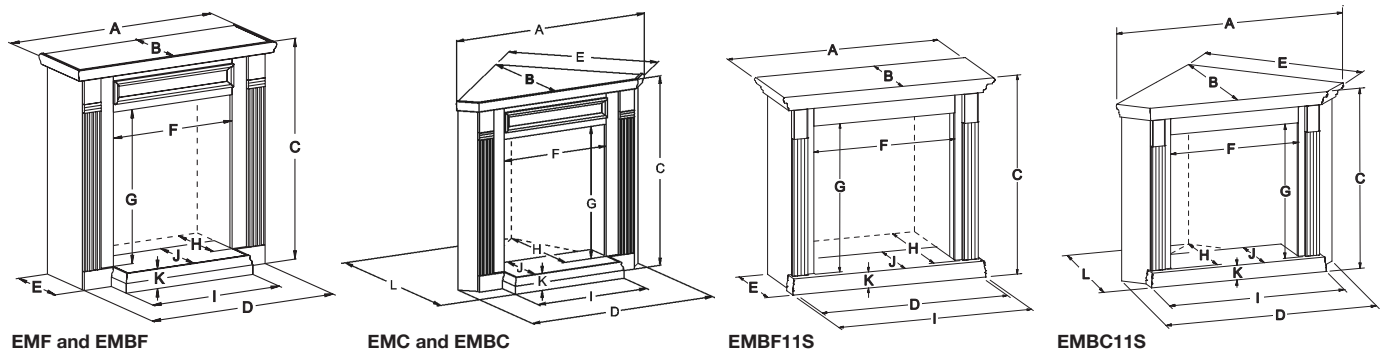

Gas Inlet for All Models		Warranty for All Models
Type of Gas	Natural or LP	All parts carry a five-year limited warranty with a five-year limited labor warranty. All remote controls carry a one-year limited warranty.
Iron Pipe Size (N.P.T.)	1/2 inch	
Ignition System	Standing Pilot/Piezo or Intermittent Pilot	

Empire is committed to continuous product improvement; specifications are subject to change without notice. Dimensions in this brochure are approximate; read and follow the framing dimensions in the owners manual supplied with your Empire product. Flame size, shape, and color will vary from photos.

SINCE 1932

Empire Comfort Systems Inc.
918 Freeburg Ave.
Belleville, IL 62220-2623
info@empirecomfort.com
WMH-00550 4/01/18

The Empire Comfort Systems and White Mountain Hearth names and logos are registered U.S. trademarks.

Member of the following industry associations:

This appliance is design-certified to the ANSI standard by: