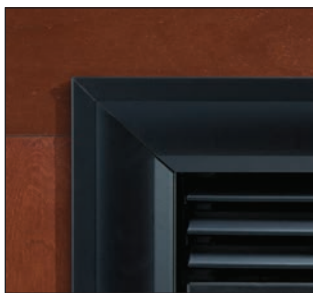

Extruded Aluminum Frames

*Matte Black
(Shown on Cherry Mantel)*