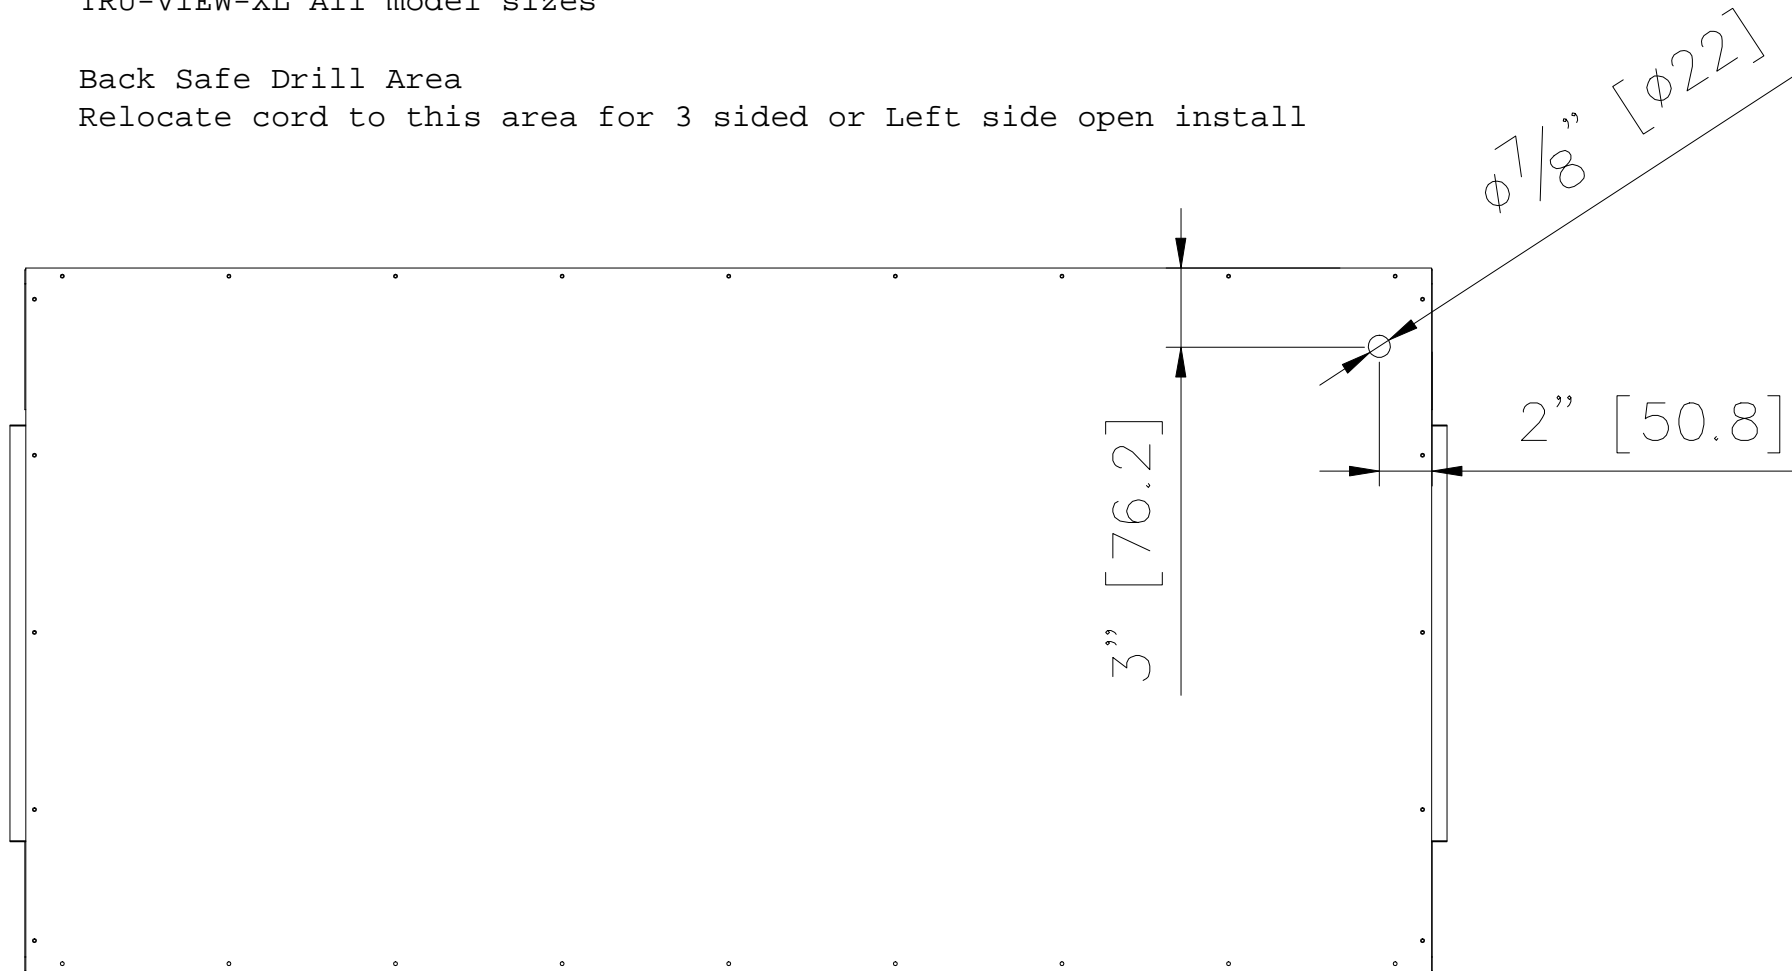

TRU-VIEW-XL All model sizes

Back Safe Drill Area

Relocate cord to this area for 3 sided or Left side open install

Back view