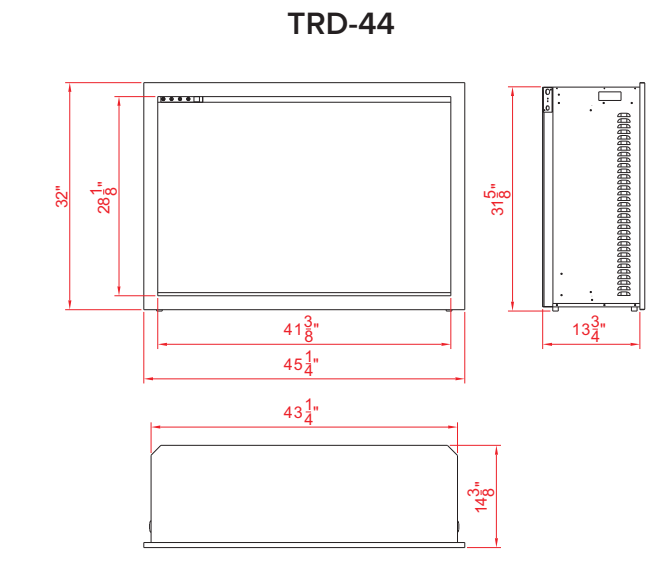

A steel trim and glass inlay are included for the 26, 30, 33 & 38 models only.

DESIGN-MEDIA-BIRCH-10PCE

**Remote control may not be exactly as shown*

TRD-26

*Height, Width, Depth: 16 3/4" x 25 1/4" x 11 3/8"
 Glass Viewing Opening & Size: 13 1/4" x 27 1/2"
 **Shipping Size: 21 4/8" x 33 7/8" x 14 5/8"
 Shipping Weight: 57.5 lbs. Glass Included

TRD-30

*Height, Width, Depth: 19 1/8" x 29 3/8" x 11 3/8"
 Glass Viewing Opening & Size: 15 1/2" x 27 1/2"
 **Shipping Size: 21 4/8" x 33 7/8" x 14 5/8"
 Shipping Weight: 68.6 lbs. Glass Included

TRD-33

*Height, Width, Depth: 22 1/4" x 31 3/4" x 11 3/8"
 Glass Viewing Opening & Size: 18 3/4" x 29 7/8"
 **Shipping Size: 24 5/8" x 36 2/8" x 14 5/8"
 Shipping Weight: 78 lbs. Glass Included

TRD-38

*Height, Width, Depth: 27 1/4" x 37 1/8" x 12 3/8"
 Glass Viewing Opening & Size: 23 5/8" x 35 1/4"
 **Shipping Size: 29 5/8" x 41 6/8" x 15 4/8"
 Shipping Weight: 101.4 lbs. Glass Included

TRD-48 shown with optional Fireglass

TRD-48
 *Height, Width, Depth: 41 1/8" x 47 1/4" x 13 3/4"
 Glass Viewing Opening & Size: 38 5/8" x 45 3/8"
 **Shipping Size: 44" x 51 6/8" x 16 7/8"
 Shipping Weight: 170.4 lbs. Glass Included