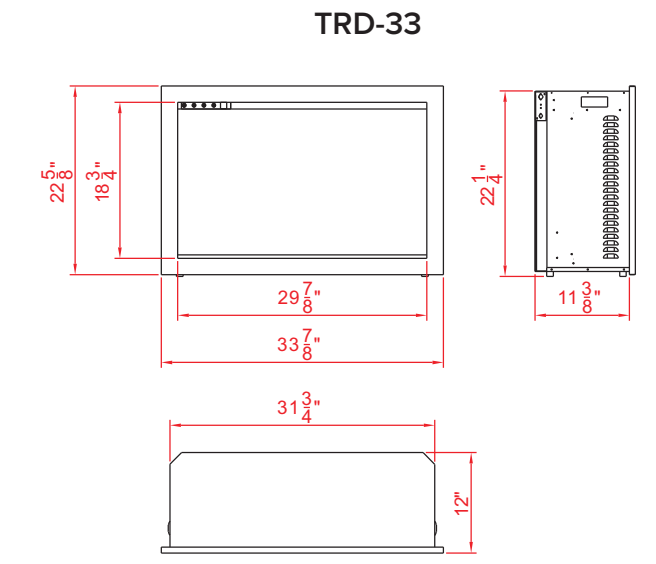

A steel trim and glass inlay are included for the 26, 30, 33 & 38 models only.

DESIGN-MEDIA-BIRCH-10PCE

**Remote control may not be exactly as shown*

TRD-26

*Height, Width, Depth: 16 3/4" x 25 1/4" x 11 3/8"
 Glass Viewing Opening & Size: 13 1/4" x 27 1/2"
 **Shipping Size: 21 4/8" x 33 7/8" x 14 5/8"
 Shipping Weight: 57.5 lbs. Glass Included

TRD-30

*Height, Width, Depth: 19 1/8" x 29 3/8" x 11 3/8"
 Glass Viewing Opening & Size: 15 1/2" x 27 1/2"
 **Shipping Size: 21 4/8" x 33 7/8" x 14 5/8"
 Shipping Weight: 68.6 lbs. Glass Included

TRD-33

*Height, Width, Depth: 22 1/4" x 31 3/4" x 11 3/8"
 Glass Viewing Opening & Size: 18 3/4" x 29 7/8"
 **Shipping Size: 24 5/8" x 36 2/8" x 14 5/8"
 Shipping Weight: 78 lbs. Glass Included

TRD-38

*Height, Width, Depth: 27 1/4" x 37 1/8" x 12 3/8"
 Glass Viewing Opening & Size: 23 5/8" x 35 1/4"
 **Shipping Size: 29 5/8" x 41 6/8" x 15 4/8"
 Shipping Weight: 101.4 lbs. Glass Included

TRD-48 shown with optional Fireglass

TRD-48
 *Height, Width, Depth: 41 1/8" x 47 1/4" x 13 3/4"
 Glass Viewing Opening & Size: 38 5/8" x 45 3/8"
 **Shipping Size: 44" x 51 6/8" x 16 7/8"
 Shipping Weight: 170.4 lbs. Glass Included