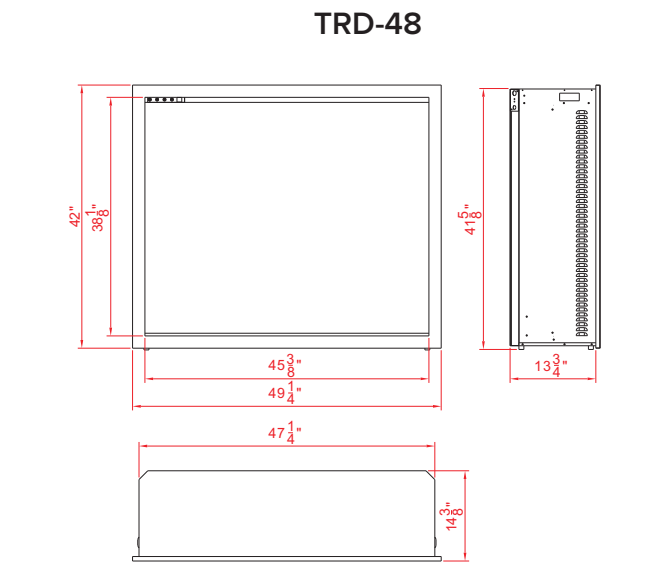

A steel trim and glass inlay are included for the 26, 30, 33 & 38 models only.

DESIGN-MEDIA-BIRCH-10PCE

**Remote control may not be exactly as shown*

TRD-26

*Height, Width, Depth: 16 3/4" x 25 1/4" x 11 3/8"
 Glass Viewing Opening & Size: 13 1/4" x 27 1/2"
 **Shipping Size: 21 4/8" x 33 7/8" x 14 5/8"
 Shipping Weight: 57.5 lbs. Glass Included

TRD-30

*Height, Width, Depth: 19 1/8" x 29 3/8" x 11 3/8"
 Glass Viewing Opening & Size: 15 1/2" x 27 1/2"
 **Shipping Size: 21 4/8" x 33 7/8" x 14 5/8"
 Shipping Weight: 68.6 lbs. Glass Included

TRD-33

*Height, Width, Depth: 22 1/4" x 31 3/4" x 11 3/8"
 Glass Viewing Opening & Size: 18 3/4" x 29 7/8"
 **Shipping Size: 24 5/8" x 36 2/8" x 14 5/8"
 Shipping Weight: 78 lbs. Glass Included

TRD-38

*Height, Width, Depth: 27 1/4" x 37 1/8" x 12 3/8"
 Glass Viewing Opening & Size: 23 5/8" x 35 1/4"
 **Shipping Size: 29 5/8" x 41 6/8" x 15 4/8"
 Shipping Weight: 101.4 lbs. Glass Included

TRD-48 shown with optional Fireglass

TRD-48
 *Height, Width, Depth: 41 1/8" x 47 1/4" x 13 3/4"
 Glass Viewing Opening & Size: 38 5/8" x 45 3/8"
 **Shipping Size: 44" x 51 6/8" x 16 7/8"
 Shipping Weight: 170.4 lbs. Glass Included