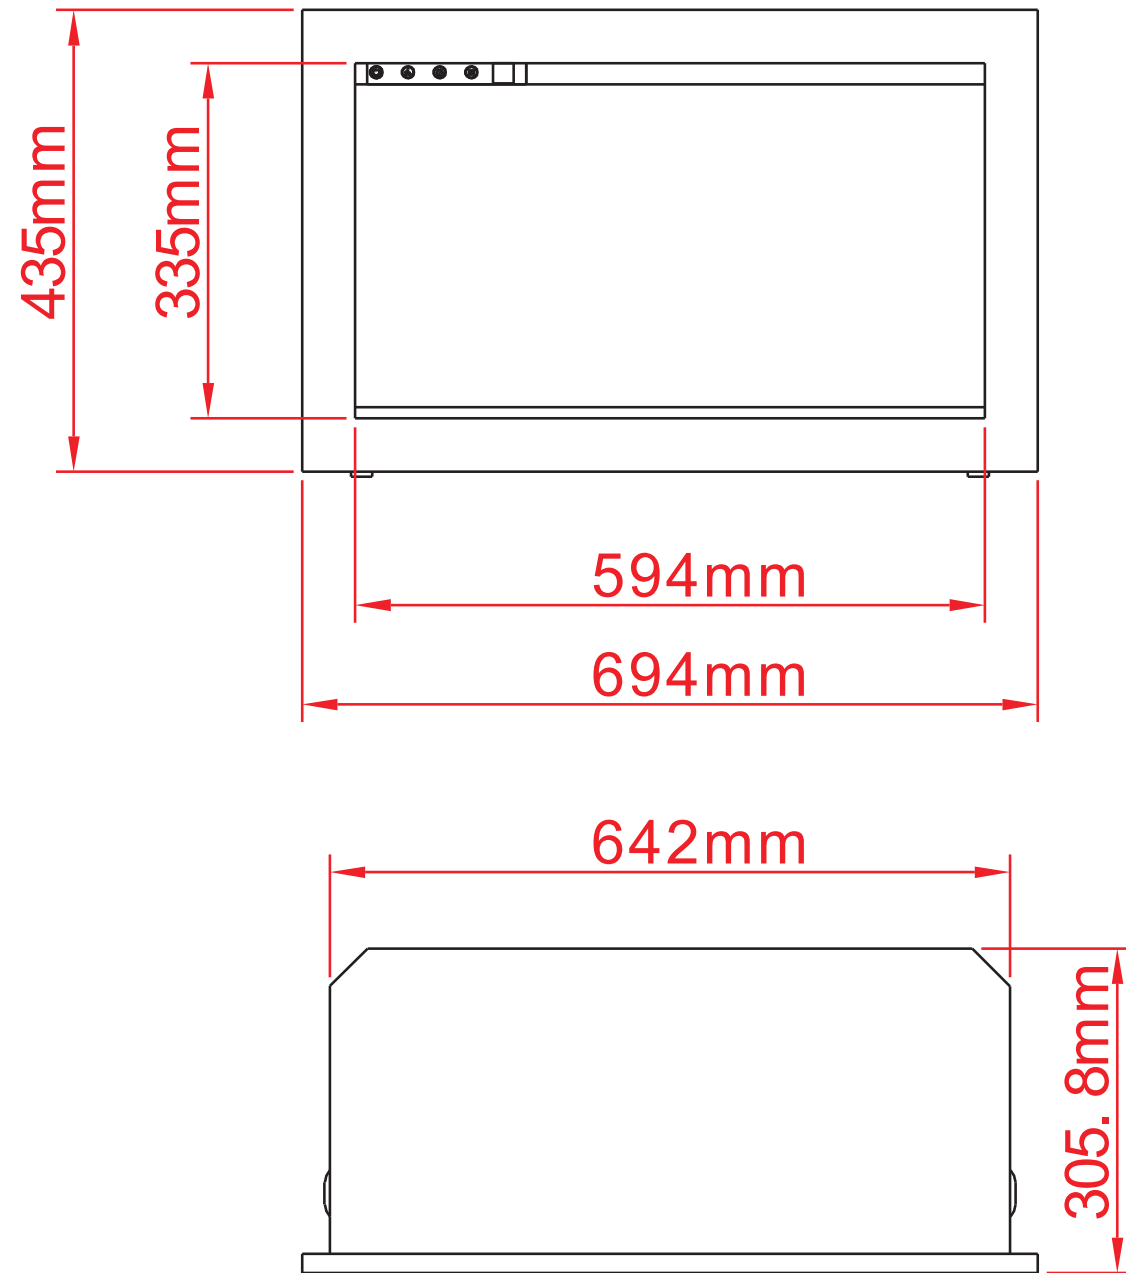

### TECHNICAL SPECIFICATIONS

VOLTS	120V 60Hz	
AMPS	10	
WATTS	1200 W	
HEATER	HIGH	1200 watts
	LOW	600 watts
NO HEATER	22 watts	
LAMPS	TYPE	LED
	WATTS	
	TOTAL WATTS	22 watts
ROTOR MOTOR	1 at 5 watts	
HEIGHT,WIDTH,DEPTH	16 3/4" x 25 1/4" x 11 3/8"	
GLASS VIEWING OPENING	17 1/28" X 23 3/8"	
GLASS SIZE	12 5/8" X 23 7/8"	
SHIPPING SIZE	19 1/8" x 30 1/4" x 14 5/8"	
SHIPPING WEIGHT	57.5 lbs	
	UNIT	42.3 lbs
GLASS FRONT	Included	
PLUG LOCATION	Left Side	
CORD LENGTH	76"	
APPROX. HEATING AREA	400 sq ft	

SERIES	MODEL		REV
TRADITIONAL	TRD-26		1
SCALE 1"=1'-0"	DATE: 8/5/2019	SHEET 1 OF 1	

### TECHNICAL SPECIFICATIONS

VOLTS	120V 60Hz	
AMPS	10	
WATTS	1200 W	
HEATER	HIGH	1200 watts
	LOW	600 watts
NO HEATER	22 watts	
LAMPS	TYPE	LED
	WATTS	
	TOTAL WATTS	22 watts
ROTOR MOTOR	1 at 5 watts	
HEIGHT,WIDTH,DEPTH	42.5 x 64.2 x 28.8 cm	
GLASS VIEWING OPENING	30.4 X 59.4 cm	
GLASS SIZE	32.2 X 60.6 cm	
SHIPPING SIZE	48.5 x 76.7 x 37 cm	
SHIPPING WEIGHT	26.1 Kgs	
	UNIT	19.2 Kgs
GLASS FRONT	Included	
PLUG LOCATION	Left Side	
CORD LENGTH	193 cm	
APPROX. HEATING AREA	37 sqm	

SERIES	MODEL		REV
TRADITIONAL	TRD-26		1
SCALE 1:12	DATE: 8/5/2019	SHEET 1 OF 1	