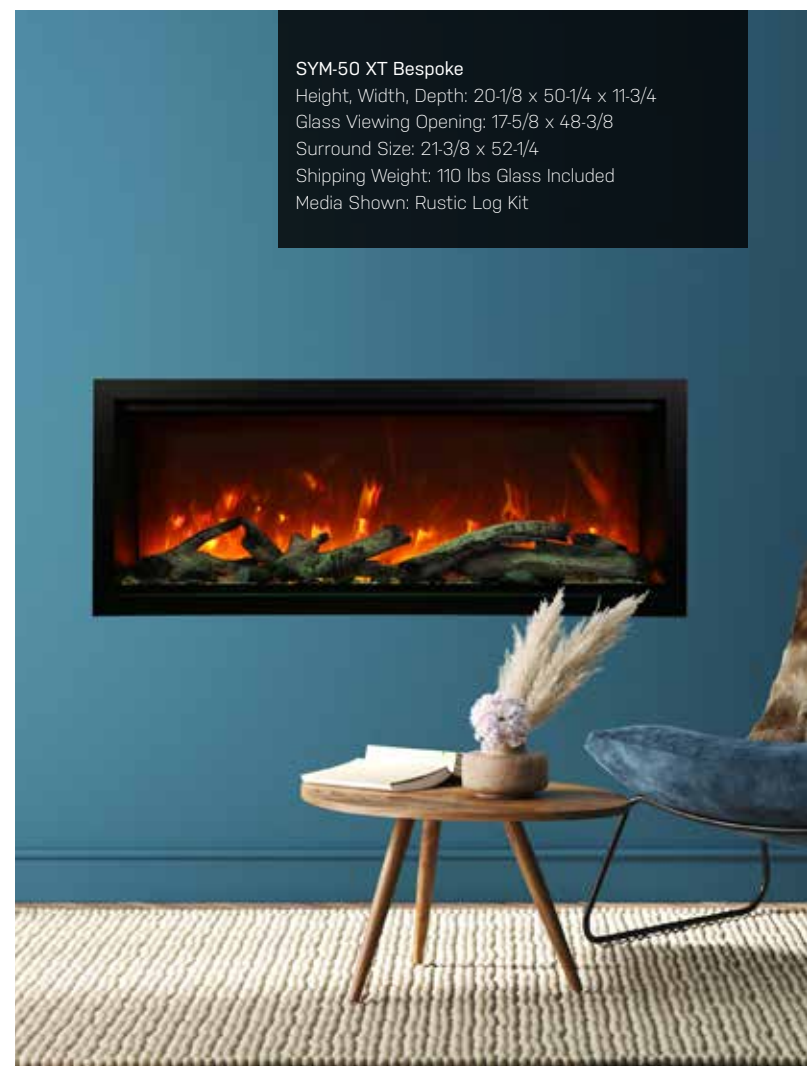

INCLUDED ACCESSORIES

Models come with a choice of a Design Media kit - Driftwood, Birch or Rustic or ICE media kit

YOUR CHOICE:

DESIGN-MEDIA-DRIFT-15PCE
Now includes an additional 4 mini logs (Not Shown)

DESIGN-MEDIA-RUSTIC-14PCE

DESIGN-MEDIA-BIRCH-15PCE

DESIGN-MEDIA-SPLIT-LOG-16PCE

ICE MEDIA
FI-109-Diamond

DESIGN-MEDIA-BIRCH-12PCE