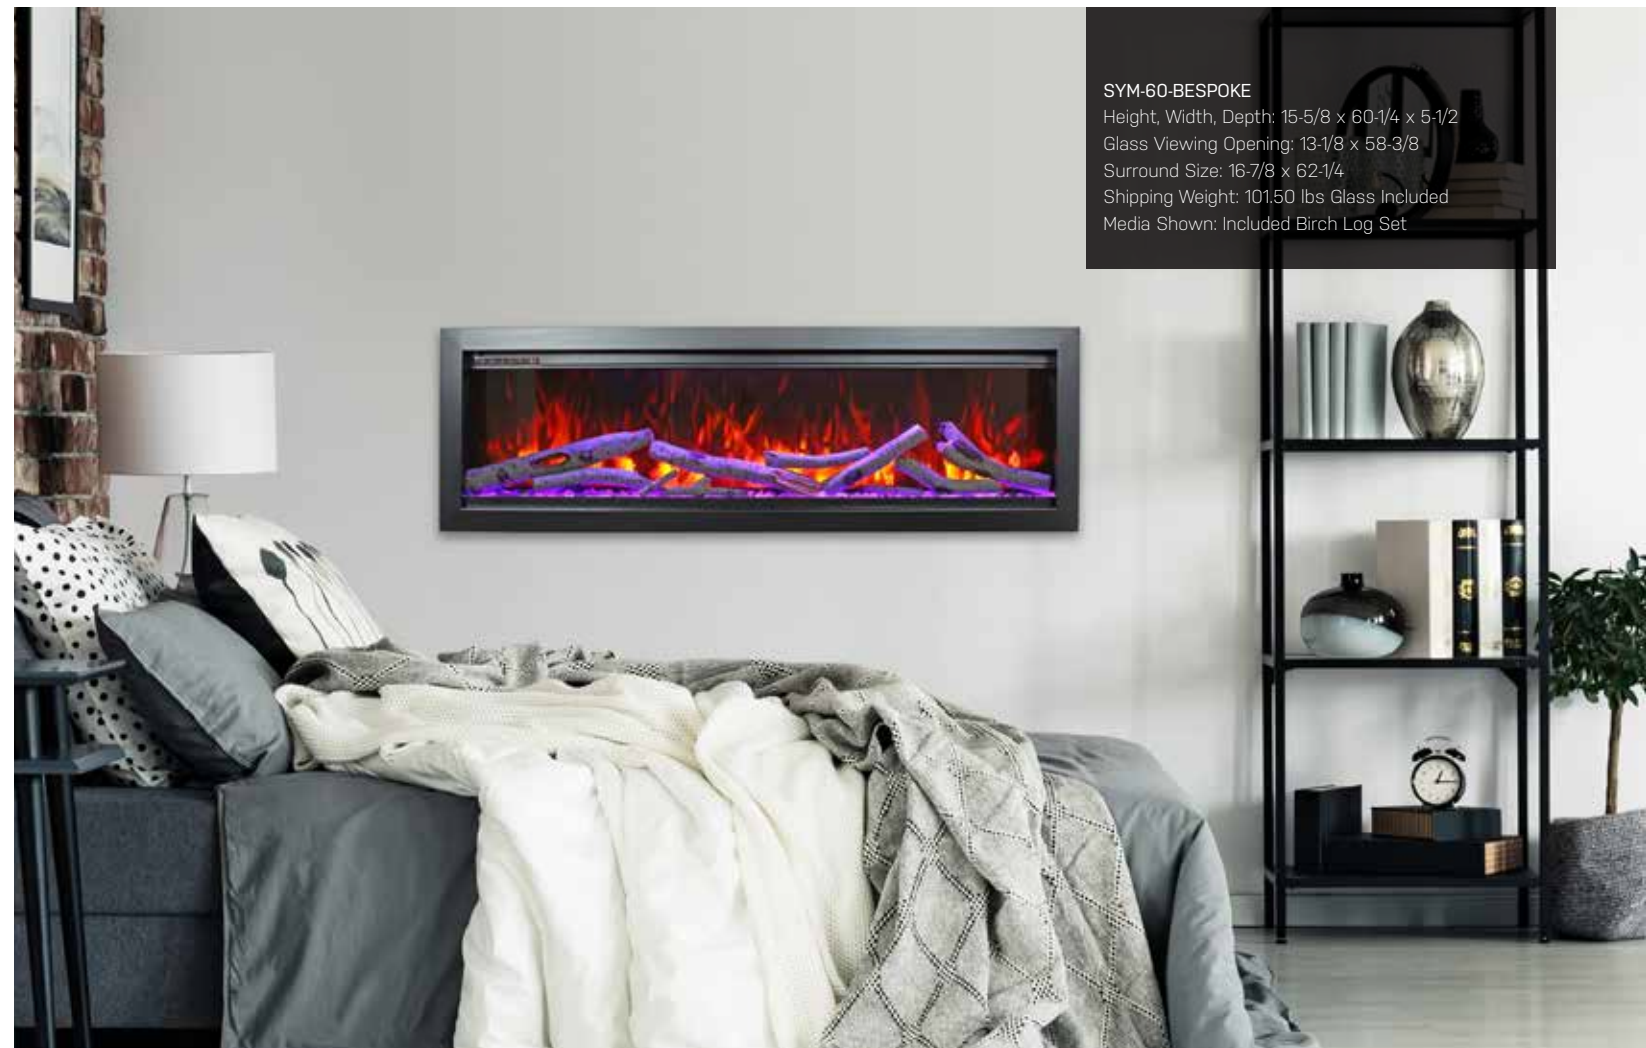

SYM-60-BESPOKE

Height, Width, Depth: 15-5/8 x 60-1/4 x 5-1/2
Glass Viewing Opening: 13-1/8 x 58-3/8
Surround Size: 16-7/8 x 62-1/4
Shipping Weight: 101.50 lbs Glass Included
Media Shown: Included Birch Log Set