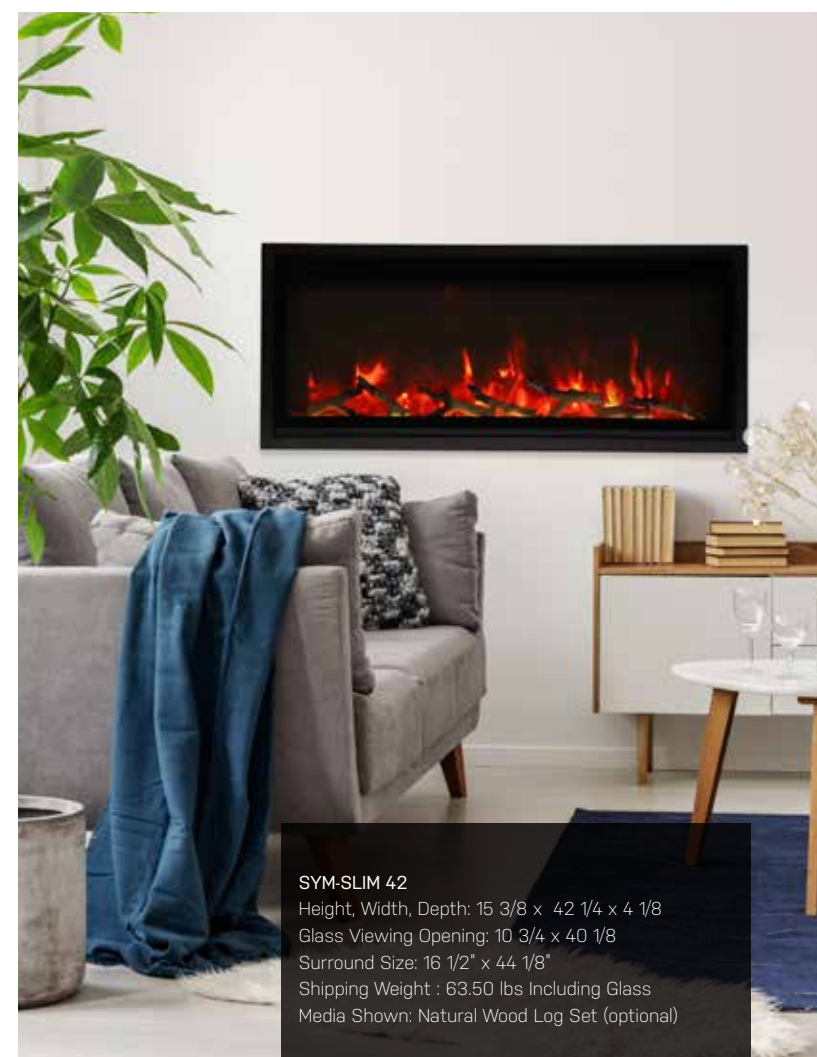

## OPTIONAL LOG SET

8-PC NATURAL WOOD LOG SET

**SYM-SLIM 50**  
Height, Width, Depth: 15 3/8 x 50 1/4 x 4 1/8  
Glass Viewing Opening: 10 3/4 x 48 1/8  
Surround Size: 16 1/2 x 52 1/8  
Shipping Weight : 71.50 lbs  
Media Shown: Ember Glass AMSF 11 (optional)