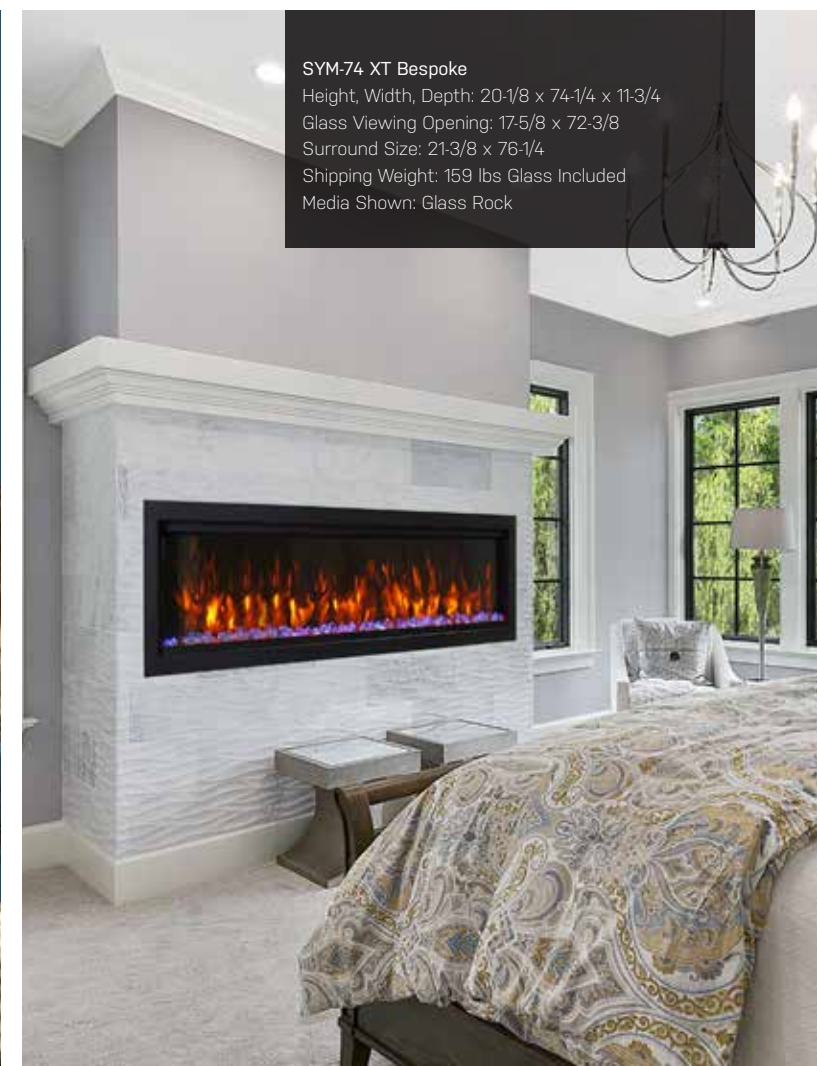

INCLUDED ACCESSORIES

Models come with a choice of a Design Media kit - Driftwood, Birch or Rustic or ICE media kit

YOUR CHOICE:

DESIGN-MEDIA-DRIFT-15PCE
Now includes an additional 4 mini logs (Not Shown)

DESIGN-MEDIA-RUSTIC-14PCE

DESIGN-MEDIA-BIRCH-15PCE

DESIGN-MEDIA-SPLIT-LOG-16PCE

ICE MEDIA
FI-109-Diamond

DESIGN-MEDIA-BIRCH-12PCE