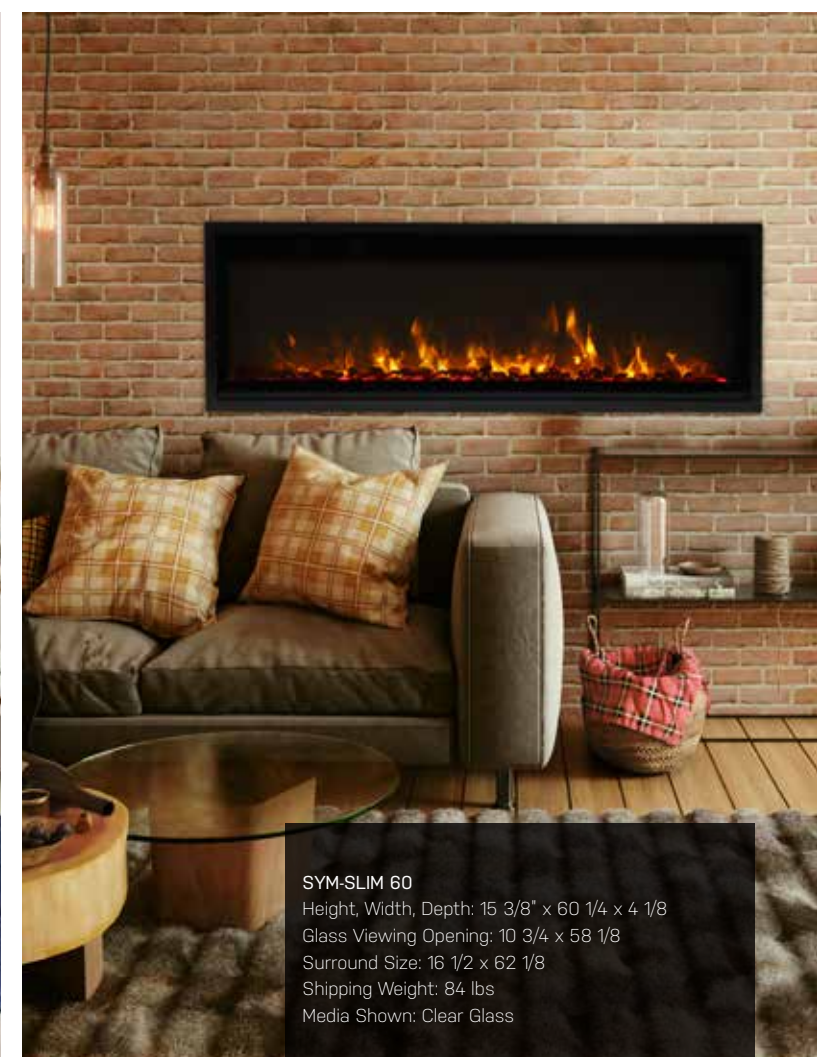

SYM-SLIM 60
Height, Width, Depth: 15 3/8" x 60 1/4 x 4 1/8
Glass Viewing Opening: 10 3/4 x 58 1/8
Surround Size: 16 1/2 x 62 1/8
Shipping Weight: 84 lbs
Media Shown: Clear Glass