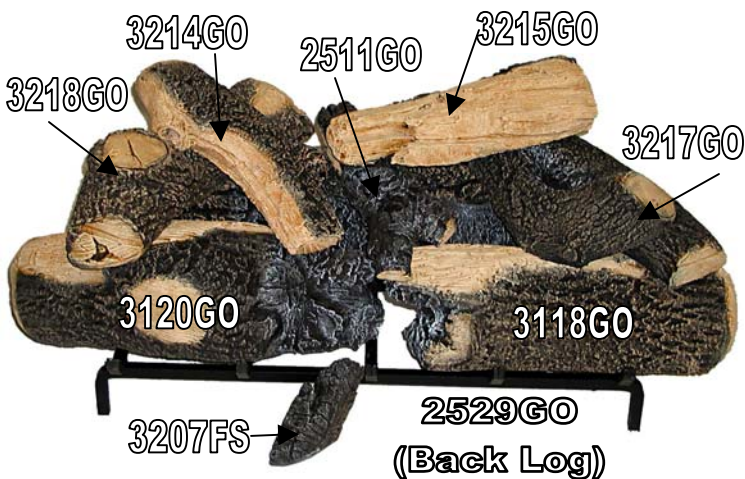

Supreme Ponderosa Log Diagram

SPS4812AA
48" Set

SPS4211AA
42" Set

SPS2407AA
24" Set

SPS3609AA
36" Set

SPS3008AA
30" Set