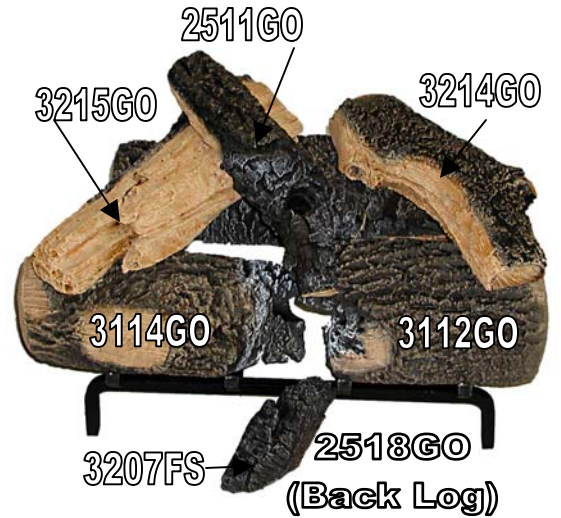

Supreme Ponderosa Log Diagram

SPS4812AA
48" Set

SPS4211AA
42" Set

SPS2407AA
24" Set

SPS3609AA
36" Set

SPS3008AA
30" Set