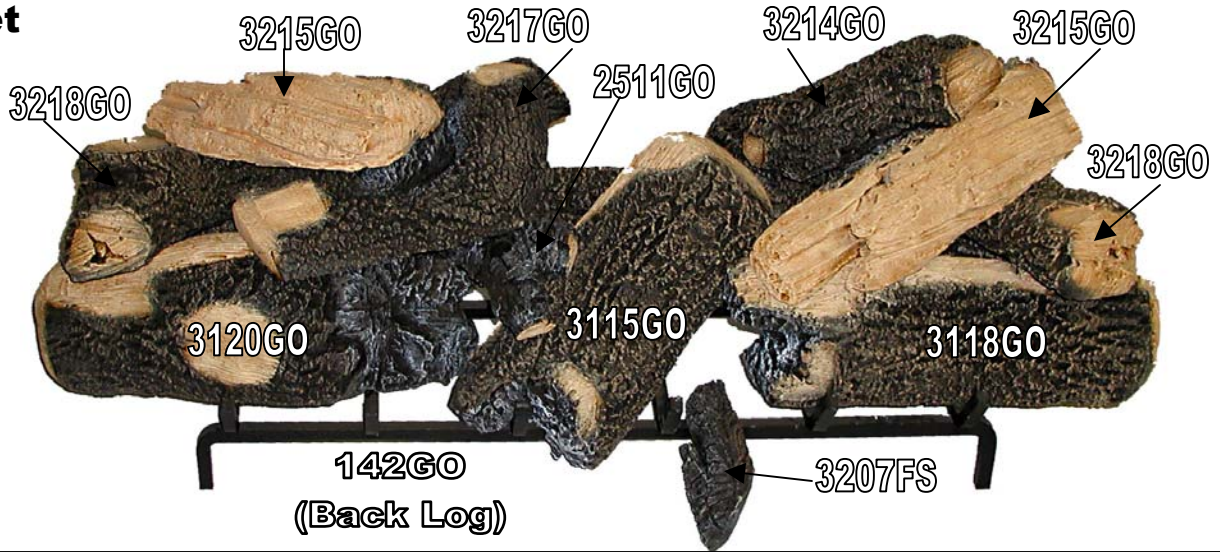

Supreme Ponderosa Log Diagram

SPS4812AA
48" Set

SPS4211AA
42" Set

SPS2407AA
24" Set

SPS3609AA
36" Set

SPS3008AA
30" Set