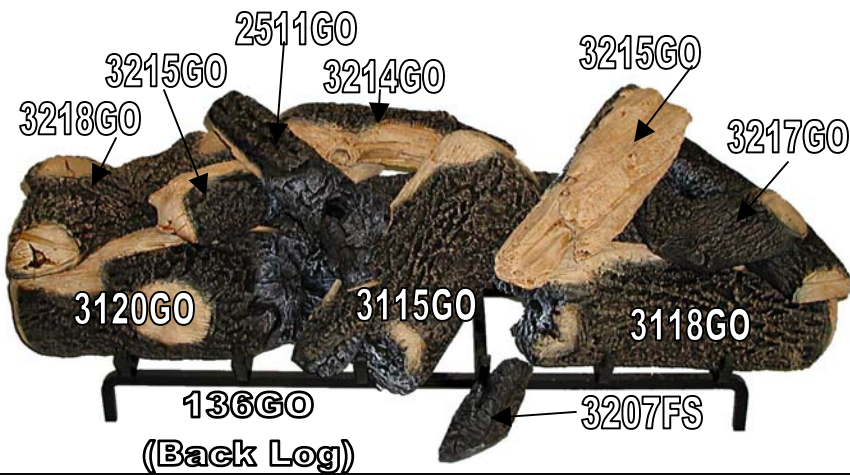

Supreme Ponderosa Log Diagram

SPS4812AA
48" Set

SPS4211AA
42" Set

SPS2407AA
24" Set

SPS3609AA
36" Set

SPS3008AA
30" Set