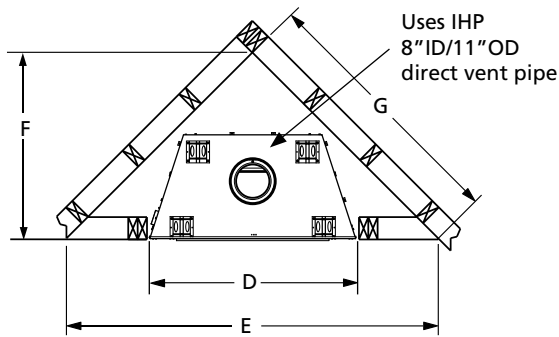

CORNER FRAMING SPECIFICATIONS

	DRC6340	DRC6345
D	50-5/8"	56-3/4"
E	83-5/8"	89-7/8"
F	41-7/8"	44-7/8"
G	59-1/8"	63-1/2"