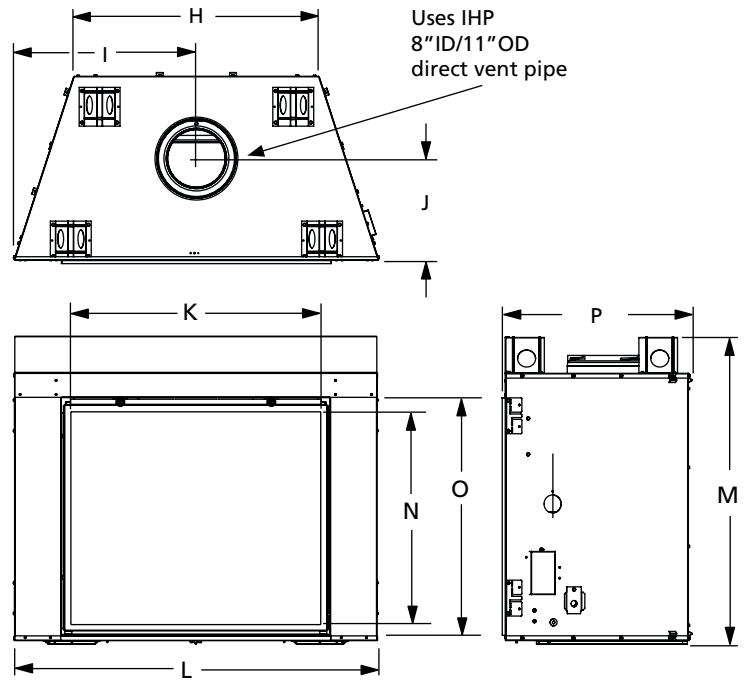

Reflective Blue

Platinum

FLAT WALL FRAMING SPECIFICATIONS

	DRC6340	DRC6345
A	50-3/4"	56-7/8"
B	45"	50"
C	26"	26"

CORNER FRAMING SPECIFICATIONS

	DRC6340	DRC6345
D	50-5/8"	56-3/4"
E	83-5/8"	89-7/8"
F	41-7/8"	44-7/8"
G	59-1/8"	63-1/2"

APPLIANCE SPECIFICATIONS

	DRC6340	DRC6345
H	34"	40-1/8"
I	25-5/16"	28-3/8"
J	14-1/8"	14-1/8"
K	34-3/4"	40-59/64"
L	50-5/8"	56-11/16"
M	45"	50"
N	29-9/32"	34-1/2"
O	33-3/32"	38-3/32"
P	26-15/32"	26-15/32"