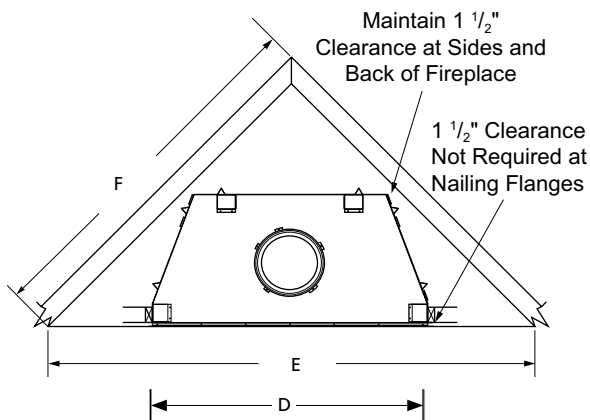

CORNER FRAMING SPECIFICATIONS

	WRE6036	WRT6042	WRT6050
D	45-1/4"	51-1/4"	59-1/4"
E	86-1/2"	92"	100"
F	61"	65"	71"