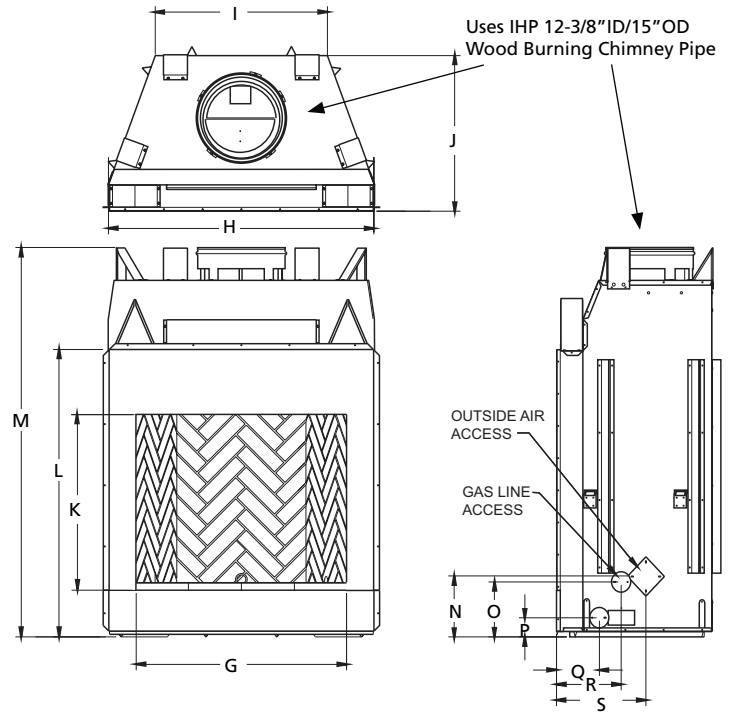

FLAT WALL FRAMING SPECIFICATIONS

	WRE6036	WRE6042	WRE6050
A	67-1/8"	67-1/8"	67-1/8"
B	45-1/4"	51-1/4"	59-1/8"
C	28-1/4"	30-1/8"	30-1/8"

CORNER FRAMING SPECIFICATIONS

	WRE6036	WRT6042	WRT6050
D	45-1/4"	51-1/4"	59-1/4"
E	86-1/2"	92"	100"
F	61"	65"	71"

APPLIANCE SPECIFICATIONS

	WRE6036	WRE6042	WRE6050
G	36"	42"	50"
H	45-1/8"	51-1/8"	59"
I	29"	30-1/2"	38-1/2"
J	26-5/8"	29"	28-1/2"
K	30"	30"	30"
L	49"	49"	49"
M	67"	67"	67"
N	10-1/2"	10-1/2"	10-1/2"
O	9-1/2"	9-1/2"	9-1/2"
P	3-1/2"	3-1/2"	3-1/2"
Q	7-1/4"	8-1/2"	8-1/2"
R	11"	13"	13"
S	15-1/4"	17"	17"