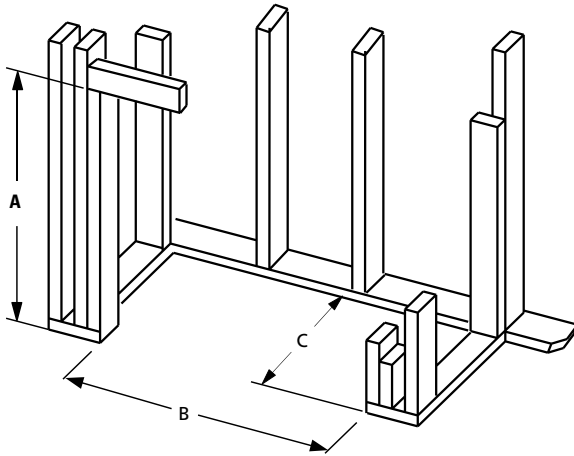

FLAT WALL FRAMING SPECIFICATIONS

	WRE6036	WRE6042	WRE6050
A	67-1/8"	67-1/8"	67-1/8"
B	45-1/4"	51-1/4"	59-1/8"
C	28-1/4"	30-1/8"	30-1/8"

CORNER FRAMING SPECIFICATIONS

	WRE6036	WRT6042	WRT6050
D	45-1/4"	51-1/4"	59-1/4"
E	86-1/2"	92"	100"
F	61"	65"	71"

APPLIANCE SPECIFICATIONS

	WRE6036	WRE6042	WRE6050
G	36"	42"	50"
H	45-1/8"	51-1/8"	59"
I	29"	30-1/2"	38-1/2"
J	26-5/8"	29"	28-1/2"
K	30"	30"	30"
L	49"	49"	49"
M	67"	67"	67"
N	10-1/2"	10-1/2"	10-1/2"
O	9-1/2"	9-1/2"	9-1/2"
P	3-1/2"	3-1/2"	3-1/2"
Q	7-1/4"	8-1/2"	8-1/2"
R	11"	13"	13"
S	15-1/4"	17"	17"