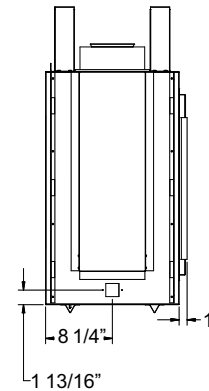

Aged Copper

Black

FRAMING SPECIFICATIONS

ONE SIDED APPLICATION

SEE-THROUGH APPLICATION

APPLIANCE SPECIFICATIONS

On the Cover: VRL4543 with standard Clear Glass Media and optional Decorative Face Trim

IMPORTANT NOTES: