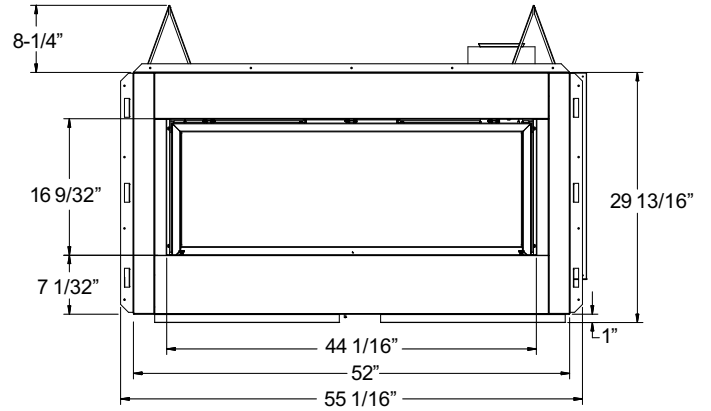

Aged Copper

Black

FRAMING SPECIFICATIONS

ONE SIDED APPLICATION

SEE-THROUGH APPLICATION

APPLIANCE SPECIFICATIONS

On the Cover: VRL4543 with standard Clear Glass Media and optional Decorative Face Trim

IMPORTANT NOTES: