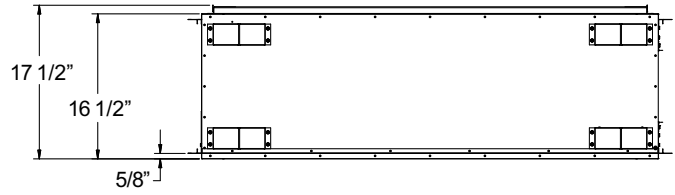

Aged Copper

Black

FRAMING SPECIFICATIONS

ONE SIDED APPLICATION

SEE-THROUGH APPLICATION

APPLIANCE SPECIFICATIONS

On the Cover: VRL4543 with standard Clear Glass Media and optional Decorative Face Trim

IMPORTANT NOTES: