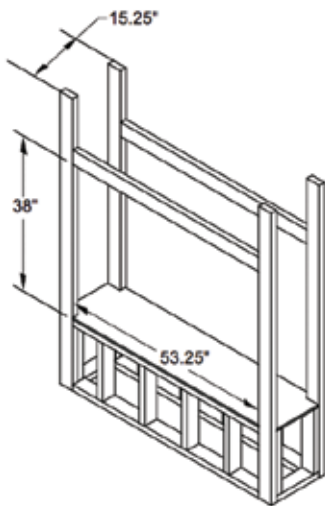

Aged Copper

Black

FRAMING SPECIFICATIONS

ONE SIDED APPLICATION

SEE-THROUGH APPLICATION

APPLIANCE SPECIFICATIONS

On the Cover: VRL4543 with standard Clear Glass Media and optional Decorative Face Trim

IMPORTANT NOTES: