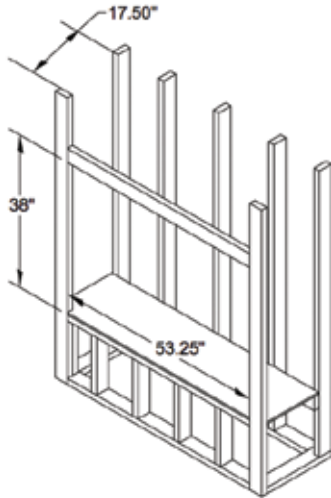

Aged Copper

Black

FRAMING SPECIFICATIONS

ONE SIDED APPLICATION

SEE-THROUGH APPLICATION

APPLIANCE SPECIFICATIONS

On the Cover: VRL4543 with standard Clear Glass Media and optional Decorative Face Trim

IMPORTANT NOTES: