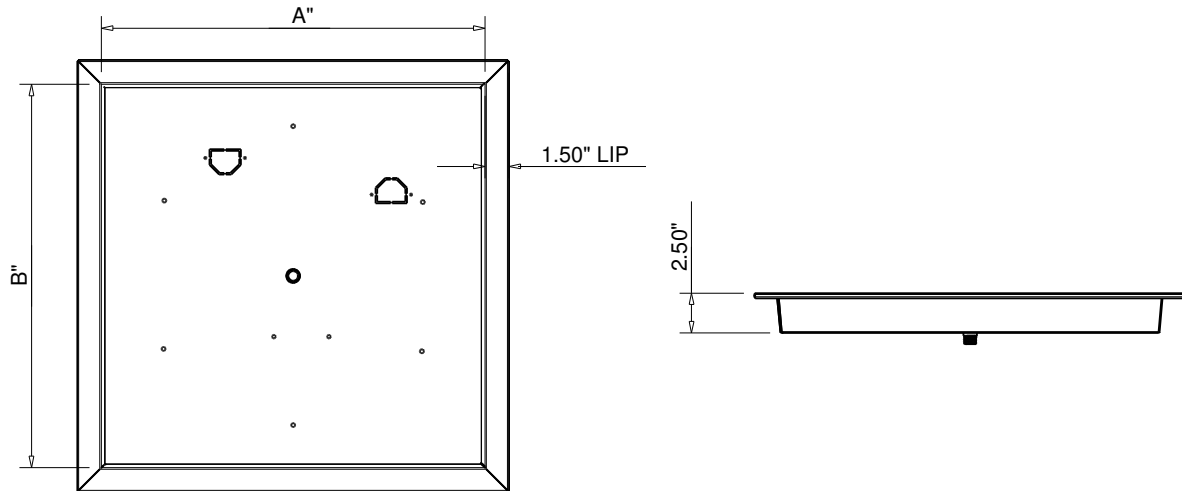

MODEL NUMBER	SIZE (A", B")	HUB SIZE
570-18SQ	18"	1/2"
570-24SQ	24"	1/2"
570-30SQ	30"	1/2"
570-36HCSQ	36"	3/4"
570-42HCSQ	42"	3/4"

Material:

- 1. ALL PANS ARE 304 STAINLESS STEEL

Notes:

- 1. FOR USE WITH FIXED PIPING SYSTEMS ONLY.
- 2. ALL ENCLOSURES REQUIRE 4 each 18 SQ/IN VENTS ON OPPOSING SIDES AND ADEQUATE DRAINAGE.
- 3. RESIDENTIAL GAS PRESSURE ONLY. (NG- 7.0" WC, LP- 11.0" WC)
- 4. MODIFICATION OF PRODUCT WILL VOID ANY WARRANTY.
- 5. FOLLOW ALL MANUFACTURER INSTALLATION INSTRUCTIONS AND LOCAL CODES.
- 6. ALL DIMENSIONS ARE CONSIDERED TRUE AND REFLECT MANUFACTURER'S SPECIFICATIONS AS OF THE REVISION DATE.
- 7. DO NOT SCALE DRAWING.
- 8. THESE DRAWINGS ARE FOR SIZING AND PLANNING PURPOSES. ALL INFORMATION CONTAINED HEREIN WAS CURRENT AT THE TIME OF DEVELOPMENT. THE MANUFACTURER'S RESPONSIBLE FOR THE ACCURACY OF THE DRAWING.