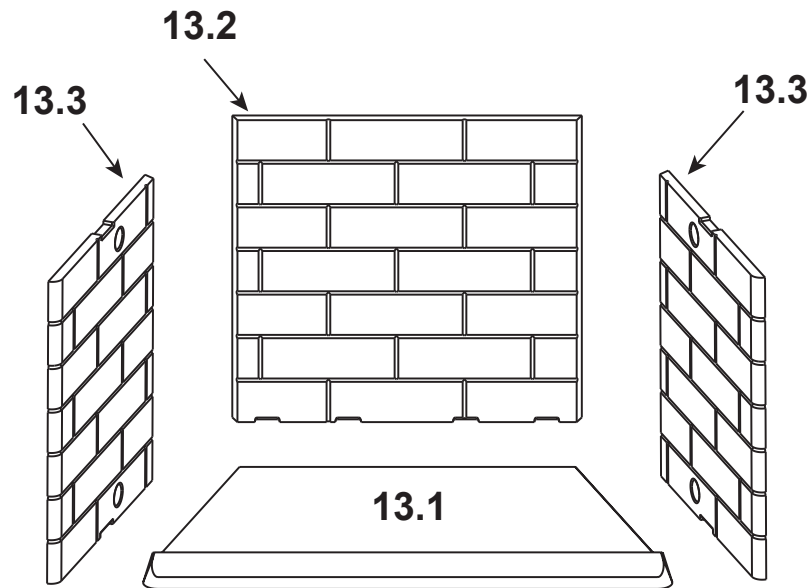

IMPORTANT: THIS IS DATED INFORMATION. Parts must be ordered from a dealer or distributor. **Hearth and Home Technologies does not sell directly to consumers.** Provide model number and serial number when requesting service parts from your dealer or distributor.

ITEM	DESCRIPTION	COMMENTS	PART NUMBER
	Hang Down Damper Kit	Order for rod replacement	30528
	Damper Weight	Order when rod is not being replaced	SRV19785
	Damper Blade		30558
	Door Pivot Clip	Qty 2 req.	SRV31527
	Firescreen Assembly	Qty 2 req.	29246
	Firescreen Handle	Qty 2 req.	SRV10002
	Firescreen Rod	Qty 2 req.	SRV4010-102
	Junction Box		21878
12	Nailing Flange	Qty 4 req.	31190
	Refractory Retainer	Qty 3 req.	SRV11847
	Smoke Baffle (Right)		35329
	Smoke Baffle (Left)		35330
	Strip Protector	Qty 2 req.	SRV18320
	Upper Door Track		SRV15427BK
	Installation Manual		4010-262
	Owner's Manual		4010-263
	Touch-Up Paint		71479

#13 Refractory Assembly

13.1	Hearth Refractory		SRV28391
13.2	Back Refractory		SRV28394
13.3	Side Refractory		SRV28393