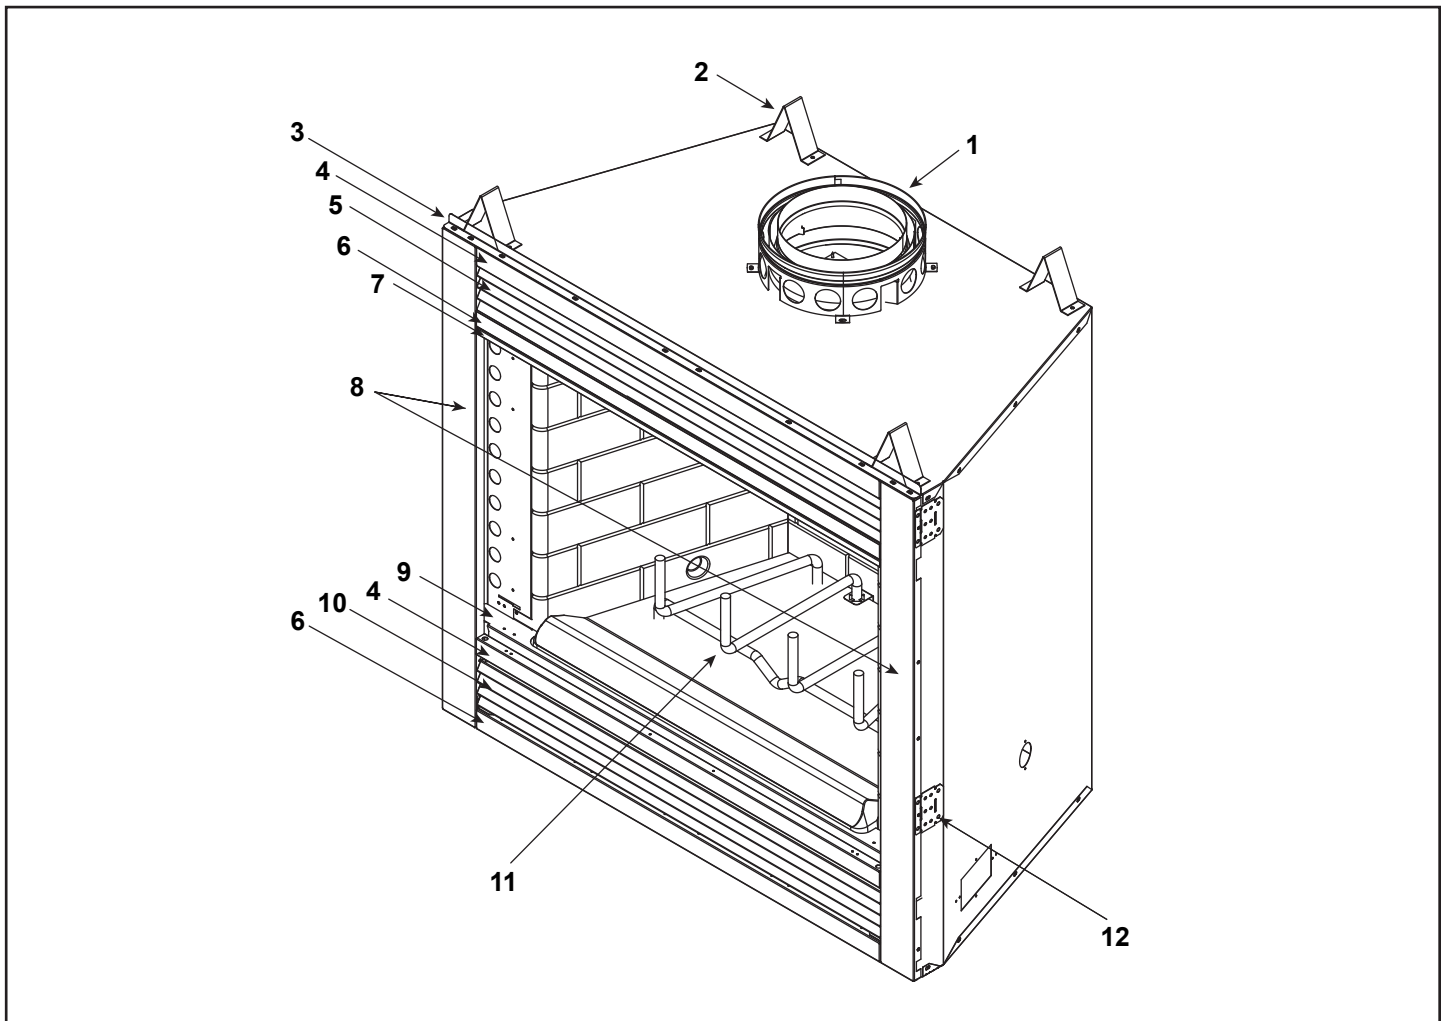

Service Parts

SA42C

Sovereign
42" Woodburning Fireplaces

Beginning Manufacturing Date: N/A
Ending Manufacturing Date: Active

IMPORTANT: THIS IS DATED INFORMATION. Parts must be ordered from a dealer or distributor. **Hearth and Home Technologies does not sell directly to consumers.** Provide model number and serial number when requesting service parts from your dealer or distributor.

ITEM	DESCRIPTION	COMMENTS	PART NUMBER
1	Starter Section		SRV22069
2	Top Standoff	Qty 4 req	SRV4044-111
3	Drywall Flange		28388
4	Front Face (Top or Bottom)	Overlay	SRV30569BK
5	Upper Grille Assembly		SRV4010-082BK
6	Glass Support (Top or Bottom)	Overlay	SRV29902BK
7	Smoke Shield		SRV35221BK
8	Column (Right or Left)	Overlay	SRV29899BK
9	Hearth Filler		SRV30332BK
10	Lower Grille Assembly		SRV4010-083BK
11	Grate		GR19
	Grate Clip	Qty 2 req.	SRV28062

Additional service parts on following page.