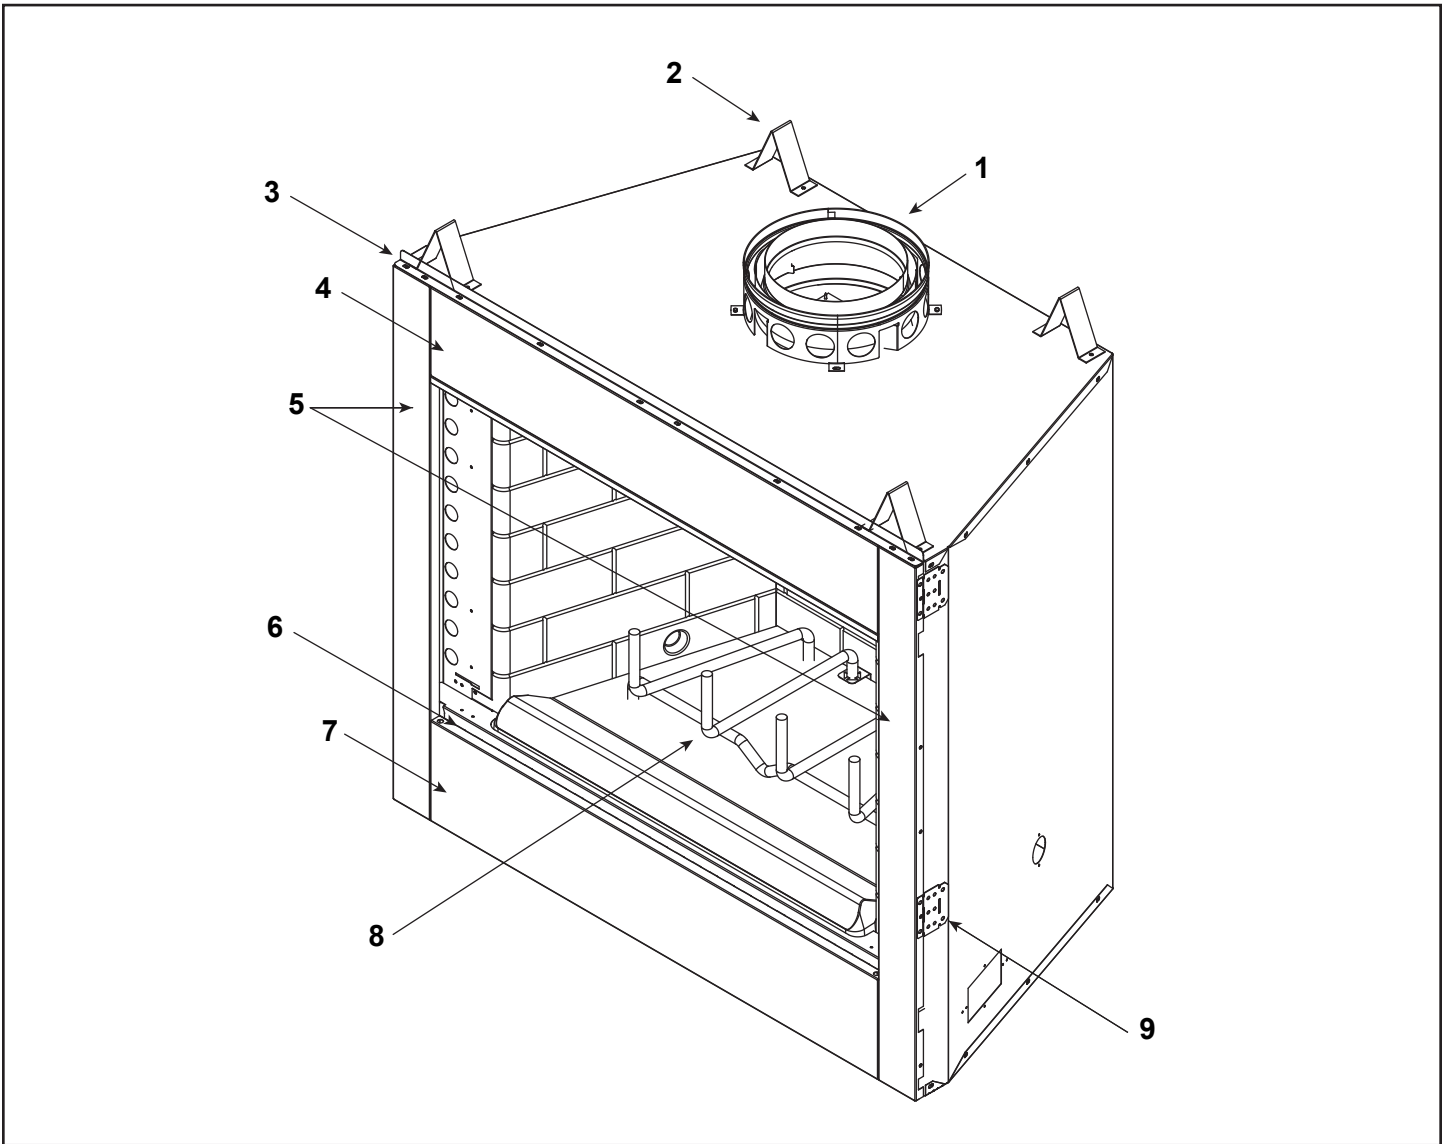

Service Parts

SA36R

Sovereign
36" Woodburning Fireplaces

Beginning Manufacturing Date: N/A
Ending Manufacturing Date: Active

IMPORTANT: THIS IS DATED INFORMATION. Parts must be ordered from a dealer or distributor. **Hearth and Home Technologies does not sell directly to consumers.** Provide model number and serial number when requesting service parts from your dealer or distributor.

ITEM	DESCRIPTION	COMMENTS	PART NUMBER
1	Starter Section		SRV22069
2	Top Standoff	Qty 4 req.	SRV4044-111
3	Drywall Flange		29238
4	Front Face (Top)		SRV30567BK
5	Column (Right or Left)		SRV29899BK
6	Hearth Filler		SRV30331BK
7	Front Face (Bottom)		SRV29231BK
8	Grate		GR18
	Grate Clip	Qty 2 req.	SRV28062

Additional Service parts on following page.