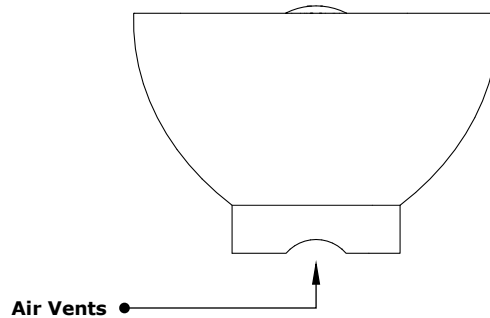

# SONOMA FIRE PIT

OPT-SONMA38  
OPT-SONMA38EKIT

**ISOMETRIC VIEW**

**TOP VIEW**

**FRONT SIDE VIEW**

**BACK SIDE VIEW**

Fire Pit Material: GFRC Concrete  
Pan Material: 304 Stainless Steel  
Burner Material: 304 Stainless Steel

Standard 2" Depth on all pans

**110V ELECTRONIC IGNITION**  
ANSI Z21.97-(2017) / CSA 2.41-(2017)

c us

Match Lit Unit Includes: Pan, Burner, Gas Orifice, Gas Hoses, Key Valve, Key,  
110v Ignition Unit Includes: Pan, Burner, Gas Orifice, Gas Hoses, Key Valve, Key, Plug & Play Electronic Valve, Pilot Igniter.