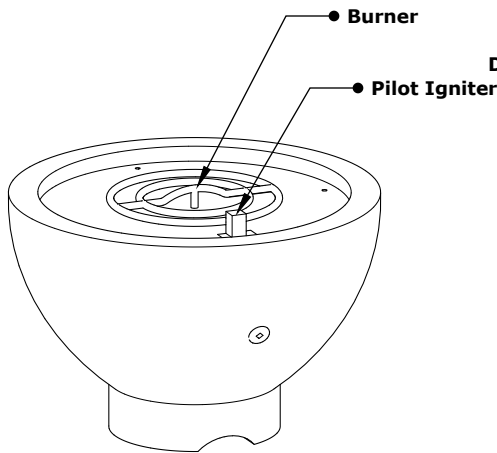

# SONOMA FIRE PIT

OPT-SONMA38  
OPT-SONMA38EKIT

**ISOMETRIC VIEW**

**TOP VIEW**

**FRONT SIDE VIEW**

**BACK SIDE VIEW**

Fire Pit Material: GFRC Concrete  
Pan Material: 304 Stainless Steel  
Burner Material: 304 Stainless Steel

Standard 2" Depth on all pans

**110V ELECTRONIC IGNITION**  
ANSI Z21.97-(2017) / CSA 2.41-(2017)

c us

Match Lit Unit Includes: Pan, Burner, Gas Orifice, Gas Hoses, Key Valve, Key,  
110v Ignition Unit Includes: Pan, Burner, Gas Orifice, Gas Hoses, Key Valve, Key, Plug & Play Electronic Valve, Pilot Igniter.