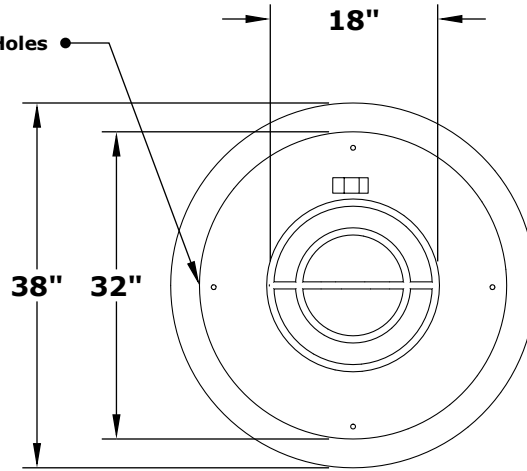

# SONOMA FIRE PIT

OPT-SONMA38  
OPT-SONMA38EKIT

**ISOMETRIC VIEW**

**TOP VIEW**

**FRONT SIDE VIEW**

**BACK SIDE VIEW**

Fire Pit Material: GFRC Concrete  
Pan Material: 304 Stainless Steel  
Burner Material: 304 Stainless Steel

Standard 2" Depth on all pans

**110V ELECTRONIC IGNITION**  
ANSI Z21.97-(2017) / CSA 2.41-(2017)

c us

Match Lit Unit Includes: Pan, Burner, Gas Orifice, Gas Hoses, Key Valve, Key,  
110v Ignition Unit Includes: Pan, Burner, Gas Orifice, Gas Hoses, Key Valve, Key, Plug & Play Electronic Valve, Pilot Igniter.