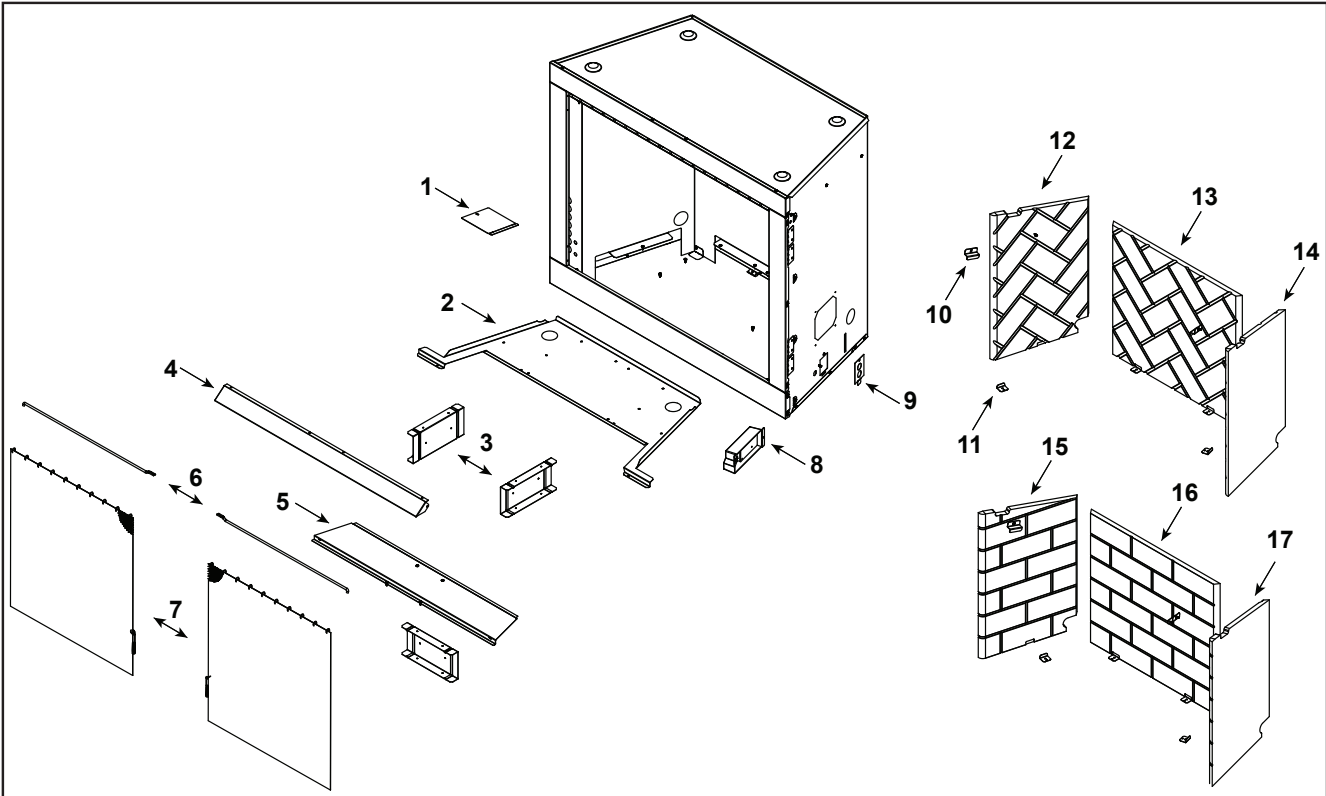

Service Parts

BUF42A, BUF42-T, BUF42-H

42" Exacta

Beginning Manufacturing Date: April 2021
Ending Manufacturing Date: Active

IMPORTANT: THIS IS DATED INFORMATION. Parts must be ordered from a dealer or distributor. **Hearth and Home Technologies does not sell directly to consumers.** Provide model number and serial number when requesting service parts from your dealer or distributor.

Stocked at Depot

ITEM	DESCRIPTION	COMMENTS	PART NUMBER	
1	Light Cover		SRV4137-144	
2	Firebox Bottom		SRV4138-129	
3	Firebox Support	Qty 3 req	SRV4137-131	
4	Hood		SRV4138-109	
5	Access Cover		SRV4138-130	
6	Screen Rod	Qty 2 req	SRV4138-302	Y
7	Firesecreen Assembly	Qty 2 req	SRV4138-300	Y
8	Junction Box (Plastic)		SRV4021-013	Y
9	Junction Box Cover Plate		SRV4137-115	
10	Refractory Bracket, Upper	Qty 2 req	SRV4137-147	
11	Refractory Bracket, Lower	Qty 4 req	SRV4137-116	
12	Left Concrete Panel	Herringbone	SRV4137-266	
13	Back Concrete Panel	Herringbone	SRV4138-265	
14	Right Concrete Panel	Herringbone	SRV4137-267	
15	Left Concrete Panel	Traditional	SRV4137-260	
16	Back Concrete Panel	Traditional	SRV4138-259	
17	Right Concrete Panel	Traditional	SRV4137-261	