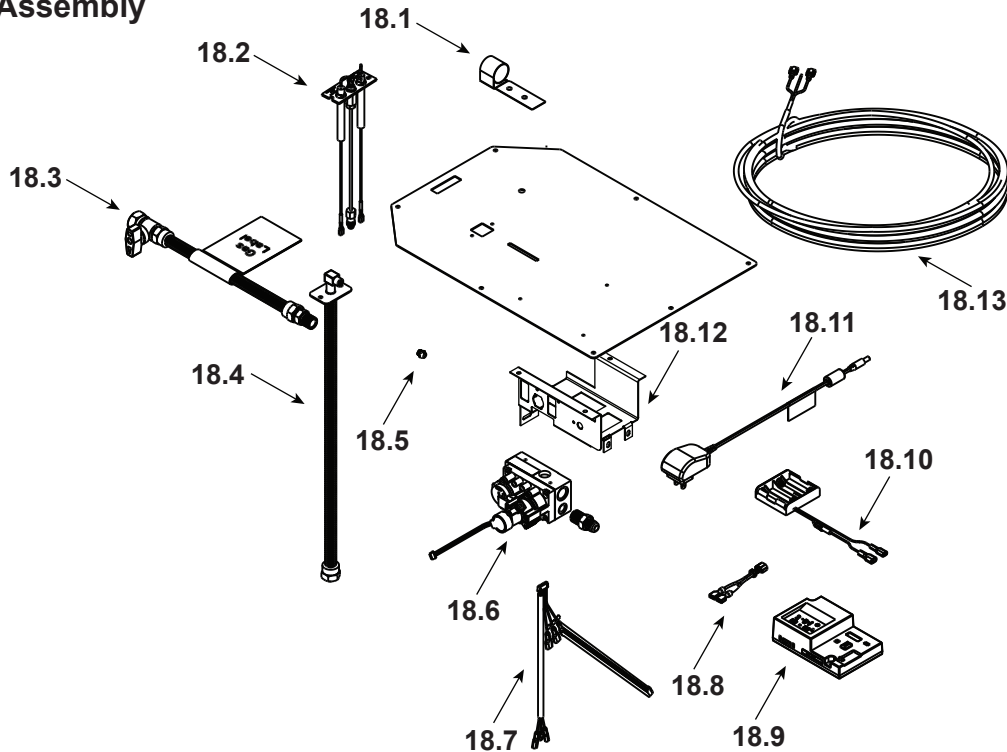

#18 Valve Assembly

IMPORTANT: THIS IS DATED INFORMATION. Parts must be ordered from a dealer or distributor. **Hearth and Home Technologies does not sell directly to consumers.** Provide model number and serial number when requesting service parts from your dealer or distributor.

Stocked at Depot

ITEM	DESCRIPTION	COMMENTS	PART NUMBER	
18.1	Shutter Bracket Assembly		2118-121	Y
18.2	Pilot Assembly NG		2478-012	Y
	Pilot Assembly Propane	Convert 2478-012 with SRV593-527		
18.3	Flex Ball Valve Assembly		SRV302-320	Y
18.4	Flexible Gas Connector		530-302A	Y
18.5	Orifice NG (#32C)		SRV582-832	Y
	Orifice Propane (#50C)		582-850	Y
18.6	Valve NG		2166-302	Y
	Valve Propane		2166-303	Y
18.7	Harness, IFT 6 Pin Wiring		SRV2326-132	Y
18.8	Jumper Wire		SRV2187-198	Y
18.9	Module, IFT Control		SRV2326-130	Y
18.10	Battery Holder 4AA, IFT		SRV2326-134	Y
18.11	Transformer, 6 Volt Wall		SRV2326-131	Y
18.12	Valve, Bracket		2118-104	
18.13	Thermostat Wire Assembly, Male/Male		SRV2118-170	Y

Additional service part numbers appear on following page.