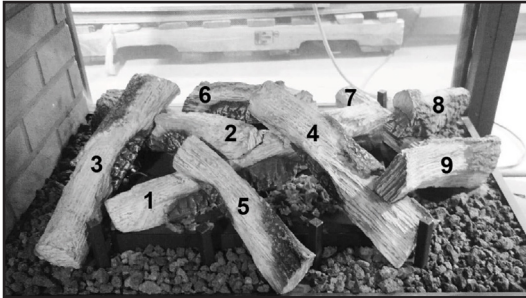

Pearl 36" See Through Gas Fireplace - DV

Log Assembly

IMPORTANT: THIS IS DATED INFORMATION. Parts must be ordered from a dealer or distributor. **Hearth and Home Technologies does not sell directly to consumers.** Provide model number and serial number when requesting service parts from your dealer or distributor.

Stocked at Depot

ITEM	DESCRIPTION	COMMENTS	PART NUMBER	Stocked at Depot
	Log Set Assembly		LOGS36MS	Y
1	Log 1		SRV2478-701	
2	Log 2		SRV2478-702	
3	Log 3		SRV2478-703	
4	Log 4		SRV2478-706	
5	Log 5		SRV2478-705	
6	Log 6		SRV2478-704	
7	Log 7		SRV2478-707	
8	Log 8		SRV2478-708	
9	Log 9		SRV2272-709	
10	Sheetrock Ledge	Qty 2 req	2128-118	
11	Non-Comb	Qty 2 req	2130-196	
12	Burner NG, Propane		2478-007	Y
13	Base Pan/Grate Assembly		2478-005	
14	Glass Door Assembly	Qty 2 req	GLA-6TROC	Y
15	Pilot Shield		2128-124	
16	Junction Box Bracket		2128-128	
17	Junction Box		SRV4021-013	Y
	Refractory Panel		2128-117	
	Refractory Air Passage Side		2128-116	
	Surround Overlay (contains overlay for top, bottom and sides)		SRV2128-FACE	