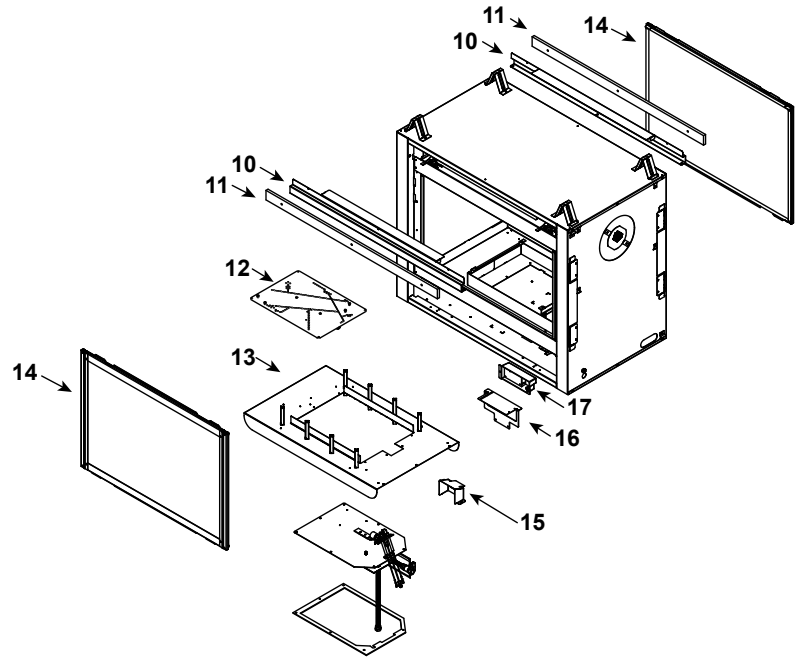

Pearl 36" See Through Gas Fireplace - DV

Log Assembly

IMPORTANT: THIS IS DATED INFORMATION. Parts must be ordered from a dealer or distributor. **Hearth and Home Technologies does not sell directly to consumers.** Provide model number and serial number when requesting service parts from your dealer or distributor.

Stocked at Depot

ITEM	DESCRIPTION	COMMENTS	PART NUMBER	Stocked at Depot
	Log Set Assembly		LOGS36MS	Y
1	Log 1		SRV2478-701	
2	Log 2		SRV2478-702	
3	Log 3		SRV2478-703	
4	Log 4		SRV2478-706	
5	Log 5		SRV2478-705	
6	Log 6		SRV2478-704	
7	Log 7		SRV2478-707	
8	Log 8		SRV2478-708	
9	Log 9		SRV2272-709	
10	Sheetrock Ledge	Qty 2 req	2128-118	
11	Non-Comb	Qty 2 req	2130-196	
12	Burner NG, Propane		2478-007	Y
13	Base Pan/Grate Assembly		2478-005	
14	Glass Door Assembly	Qty 2 req	GLA-6TROC	Y
15	Pilot Shield		2128-124	
16	Junction Box Bracket		2128-128	
17	Junction Box		SRV4021-013	Y
	Refractory Panel		2128-117	
	Refractory Air Passage Side		2128-116	
	Surround Overlay (contains overlay for top, bottom and sides)		SRV2128-FACE	