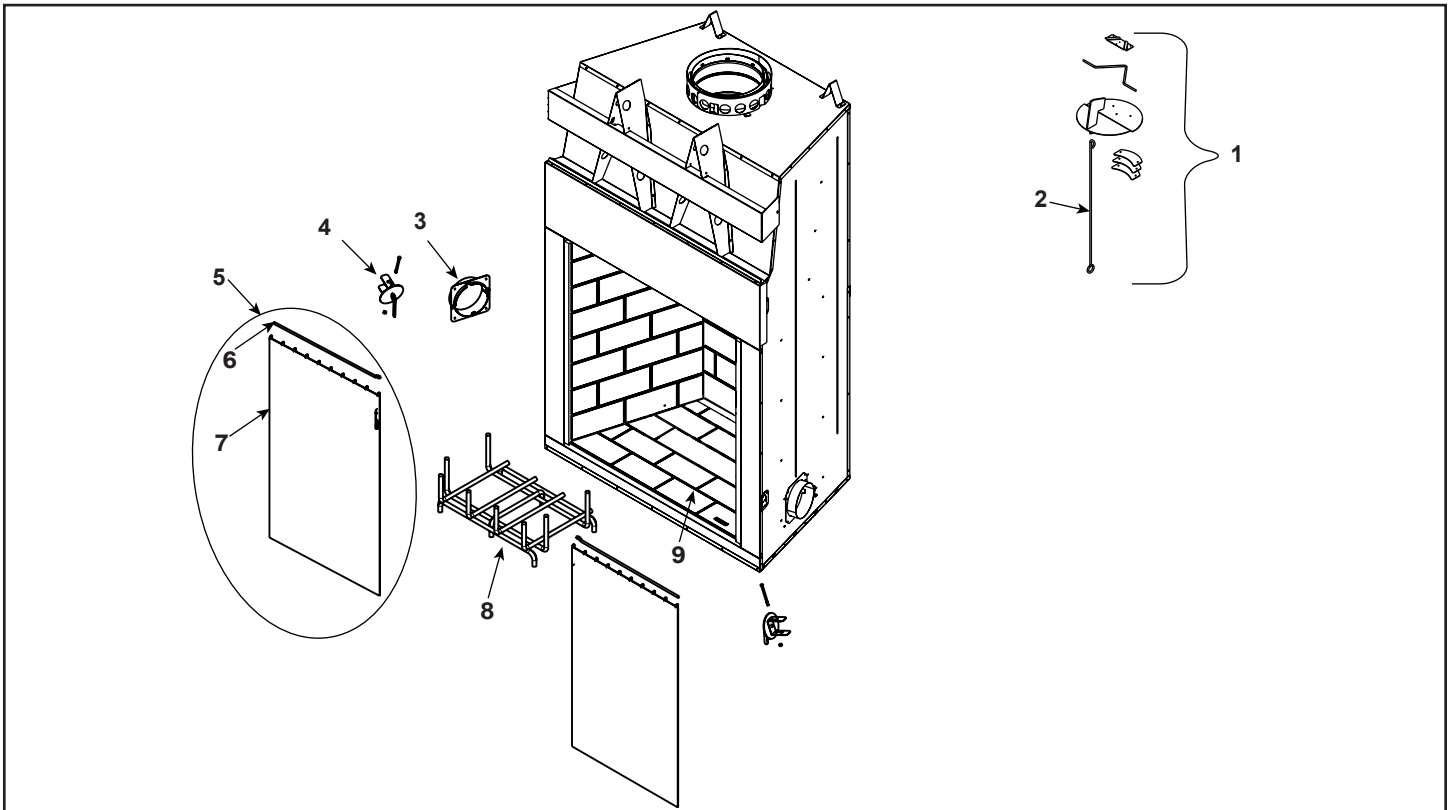

Service Parts

ASH36

Ashland 36" Woodburning Fireplace Beginning Manufacturing Date: May 2018
Ending Manufacturing Date: Active

IMPORTANT: THIS IS DATED INFORMATION. Parts must be ordered from a dealer or distributor. **Hearth and Home Technologies does not sell directly to consumers.** Provide model number and serial number when requesting service parts from your dealer or distributor.

**Stocked
at Depot**

ITEM	DESCRIPTION	COMMENTS	PART NUMBER	
1	Damper Blade Assembly		29964	
2	Damper Control		20549	
3	Outside Air Collar Assembly	Qty 2 req	4059-037	
4	OA Door	Qty 2 req	4059-049	
5	Firescreen Assembly W/Rod	Qty 2 req	4059-053	Y
6	Screen Rod	Qty 2 req	SRV4059-512	Y
	Screen Rod Clips	Qty 2 req	4059-111	Y
7	Firescreen Assembly		4059-054	
8	Grate Assembly		GR30	Y
	Grate Retainer	Qty 2 req	4017-060	
9	Hearth Refractory		SRV4059-893	
	Mortar	10 Lb Bucket	MMMORTR	
	Outside Air Hood	Qty 2 req	SRV4059-051	
	Strip Protector	Qty 2 req	SRV18320	
	Starter Collar		22072B	
	Owners Manual		4059-910	
	Installation Manual		4059-909	

Additional service parts on following page.