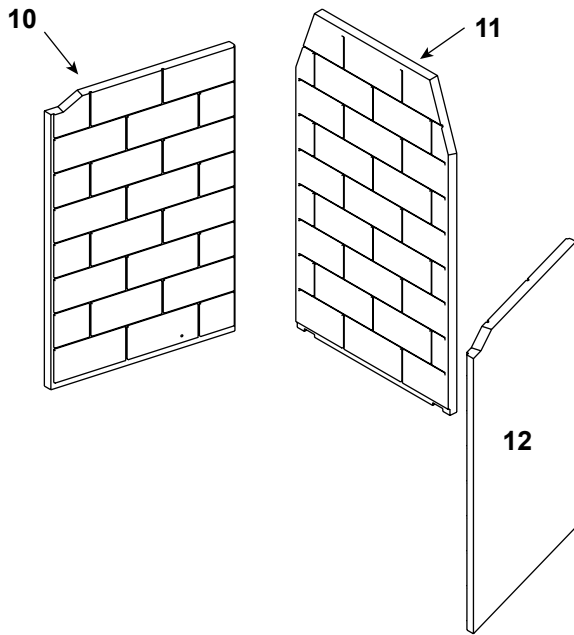

Traditional Refractory Assembly