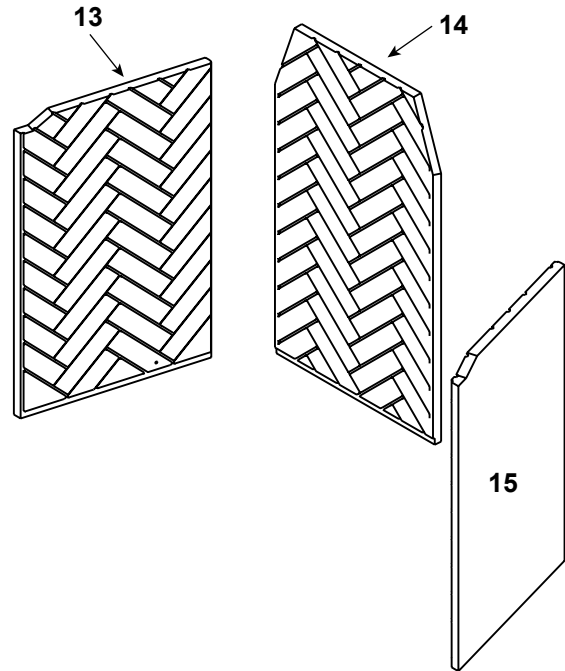

Herringbone Refractory Assembly

IMPORTANT: THIS IS DATED INFORMATION. Parts must be ordered from a dealer or distributor. **Hearth and Home Technologies does not sell directly to consumers.** Provide model number and serial number when requesting service parts from your dealer or distributor.

Stocked at Depot

ITEM	DESCRIPTION	COMMENTS	PART NUMBER	
Traditional Refractory			AMMTB36	
10	Left Panel		SRV4059-852	
11	Back Panel		SRV4059-859	
12	Right Panel		SRV4059-853	
Herringbone Refractory			AMMHB36	
13	Left Panel		SRV4059-856	
14	Back Panel		SRV4059-861	
15	Right Panel		SRV4059-857	
	Refractory Fastener Pack		4059-668	
	Contains: 8 #6 X 1 1/2" Panhead screw, 3/32" Drill Bit, 8 Clips,