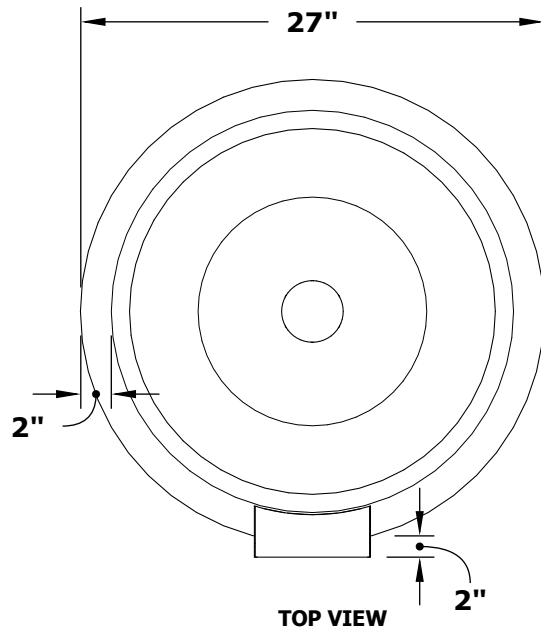

SEDONA WOOD GRAIN PLANTER & WATER BOWL

OPT-27RWGWP

THE OUTDOOR PLUS
USA MANUFACTURER OF FIRE & WATER FEATURES

ISOMETRIC VIEW

TOP VIEW

RIGHT SIDE VIEW

SECTION CUT

Smooth Flow
Water Fitting
(1 1/2" Connection)

FRONT SIDE VIEW

1 1/2" Inlet

Bowl Material: GFRC Wood Grain Concrete

Includes: Copper Spillway and Water
Fitting Connection