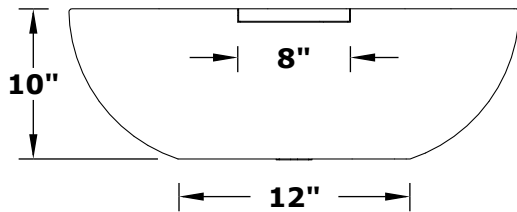

SEDONA WOOD GRAIN PLANTER & WATER BOWL

OPT-27RWGWP

THE OUTDOOR PLUS
USA MANUFACTURER OF FIRE & WATER FEATURES

ISOMETRIC VIEW

TOP VIEW

RIGHT SIDE VIEW

SECTION CUT

Smooth Flow
Water Fitting
(1 1/2" Connection)

FRONT SIDE VIEW

1 1/2" Inlet

Bowl Material: GFRC Wood Grain Concrete

Includes: Copper Spillway and Water
Fitting Connection