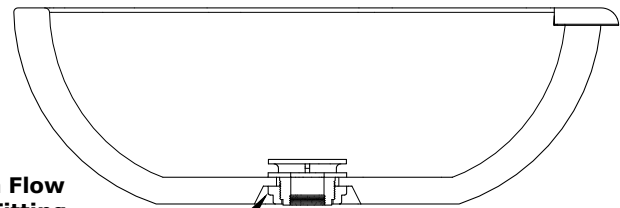

SEDONA WOOD GRAIN PLANTER & WATER BOWL

OPT-27RWGWP

THE OUTDOOR PLUS
USA MANUFACTURER OF FIRE & WATER FEATURES

ISOMETRIC VIEW

TOP VIEW

RIGHT SIDE VIEW

SECTION CUT

Smooth Flow
Water Fitting
(1 1/2" Connection)

FRONT SIDE VIEW

1 1/2" Inlet

Bowl Material: GFRC Wood Grain Concrete

Includes: Copper Spillway and Water
Fitting Connection