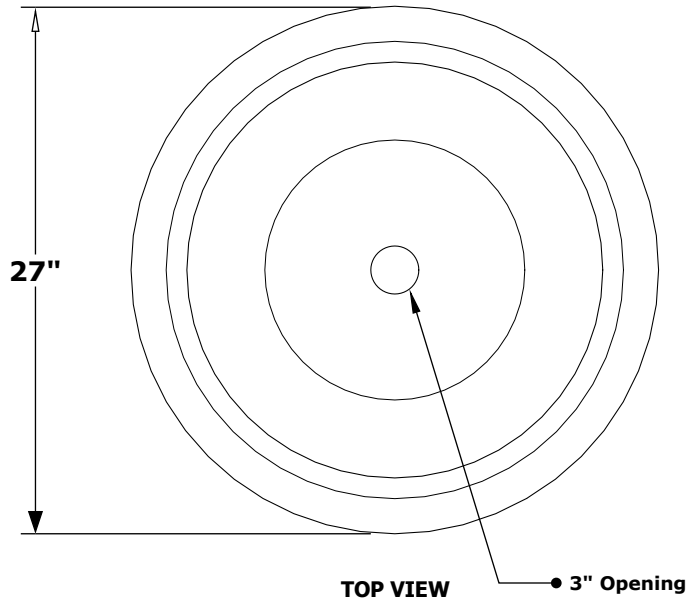

SEDONA WOOD GRAIN PLANTER BOWL

OPT-27RWGPO

ISOMETRIC VIEW

TOP VIEW

● 3" Opening

RIGHT SIDE VIEW

FRONT SIDE VIEW

Bowl Material: GFRC Concrete