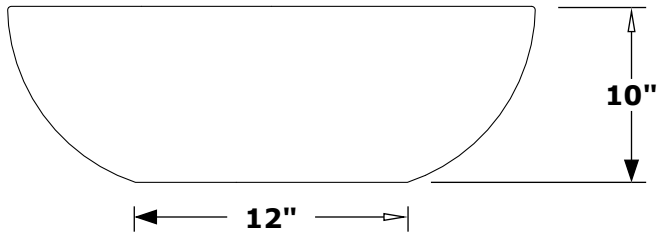

SEDONA WOOD GRAIN PLANTER BOWL

OPT-27RWGPO

ISOMETRIC VIEW

TOP VIEW

● 3" Opening

RIGHT SIDE VIEW

FRONT SIDE VIEW

Bowl Material: GFRC Concrete