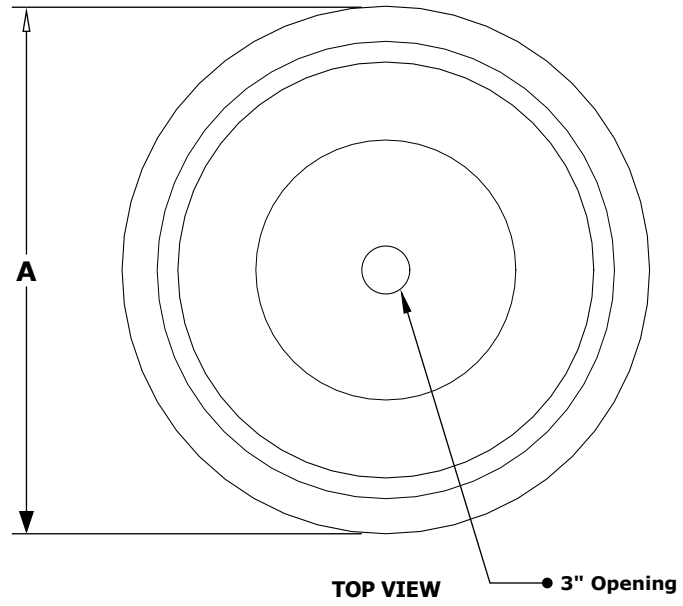

SEDONA PLANTER BOWL
GFRC CONCRETE

ISOMETRIC VIEW

TOP VIEW

● 3" Opening

RIGHT SIDE VIEW

FRONT SIDE VIEW

PART NUMBER	A	B	C
OPT-27RP	27"	12"	10"
OPT-33RP	33"	18"	11"

Bowl Material: GFRC Concrete