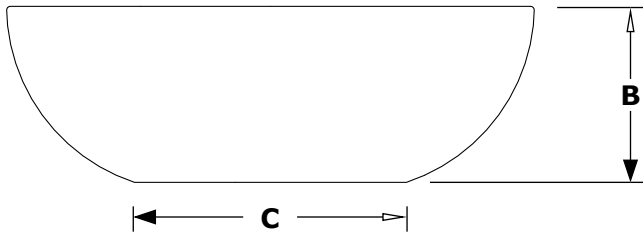

SEDONA PLANTER BOWL
GFRC CONCRETE

ISOMETRIC VIEW

TOP VIEW

● 3" Opening

RIGHT SIDE VIEW

FRONT SIDE VIEW

PART NUMBER	A	B	C
OPT-27RP	27"	12"	10"
OPT-33RP	33"	18"	11"

Bowl Material: GFRC Concrete