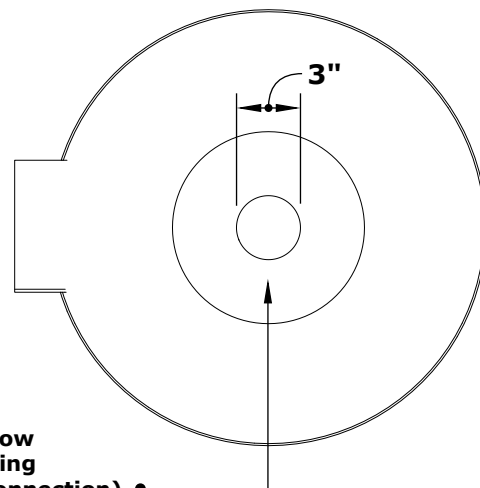

SEDONA PLANTER & WATER BOWL - COPPER

OPT-27RCPRPW

THE OUTDOOR PLUS
USA MANUFACTURER OF FIRE & WATER FEATURES

ISOMETRIC VIEW

TOP VIEW

FRONT SIDE VIEW

UNDERSIDE VIEW

Bowl Material: Copper
Bowl Finish: Hammered Copper, Patina Finish