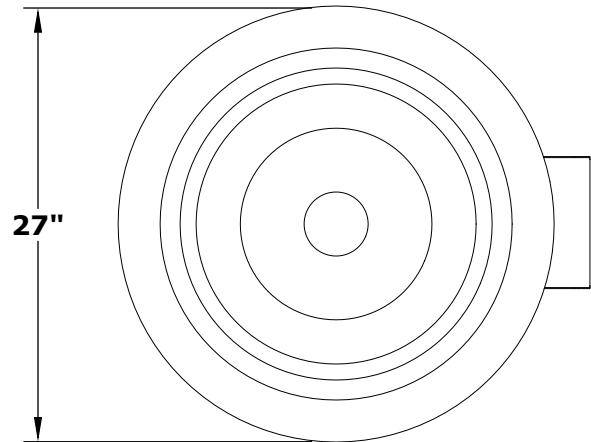

SEDONA PLANTER & WATER BOWL - COPPER

OPT-27RCPRPW

THE OUTDOOR PLUS
USA MANUFACTURER OF FIRE & WATER FEATURES

ISOMETRIC VIEW

TOP VIEW

FRONT SIDE VIEW

UNDERSIDE VIEW

Bowl Material: Copper
Bowl Finish: Hammered Copper, Patina Finish