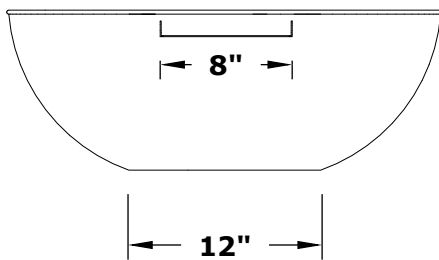

SEDONA PLANTER & WATER BOWL - COPPER

OPT-27RCPRPW

THE OUTDOOR PLUS
USA MANUFACTURER OF FIRE & WATER FEATURES

ISOMETRIC VIEW

TOP VIEW

FRONT SIDE VIEW

UNDERSIDE VIEW

Bowl Material: Copper
Bowl Finish: Hammered Copper, Patina Finish