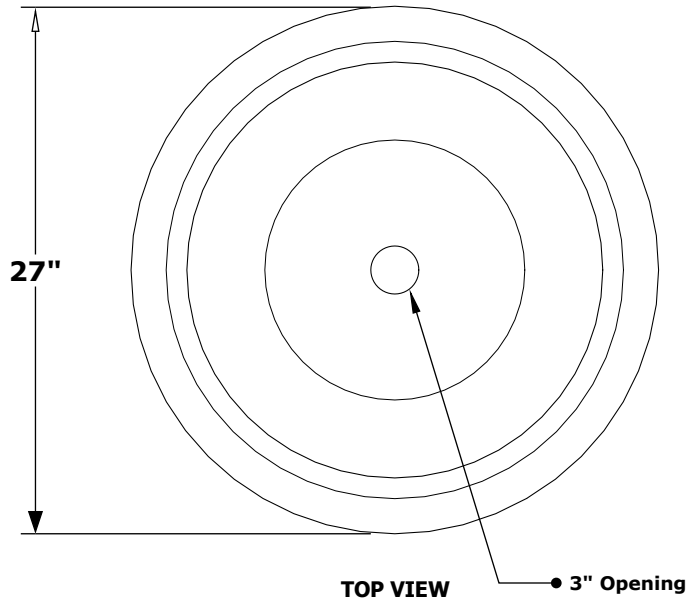

SEDONA PLANTER BOWL - COPPER

OPT-27RCPRPO

ISOMETRIC VIEW

RIGHT SIDE VIEW

FRONT SIDE VIEW

Bowl Material: Hammered Patina Copper