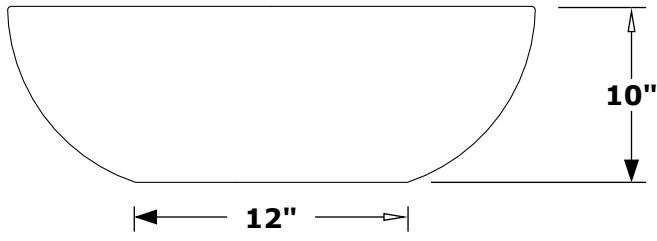

SEDONA PLANTER BOWL - COPPER

OPT-27RCPRPO

ISOMETRIC VIEW

RIGHT SIDE VIEW

FRONT SIDE VIEW

Bowl Material: Hammered Patina Copper