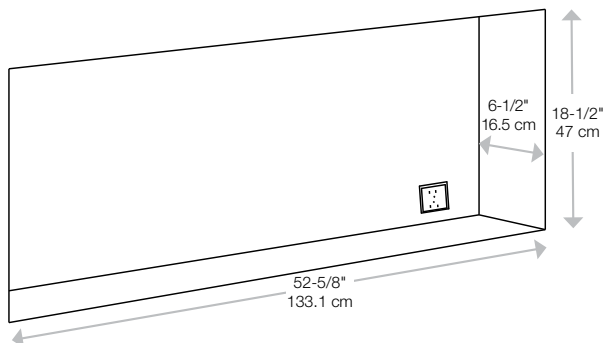

### In-wall Installation Dimensions

Multi-function remote

120 Volts | 1,400 Watts | 4,777 BTU

Model #	Description	Lbs / Kg	UPC	Wty. <sup>1</sup>	Carton Dimensions (WxHxD)		Cube	
					Inches	cm	ft <sup>3</sup>	m <sup>3</sup>
SIL60	60" Linear Electric Fireplace	85.6 / 38.8	781052 132757	1 yr.	65-3/8 x 24-3/4 x 9-1/2	166.1 x 62.0 x 24.1	8.8	0.3