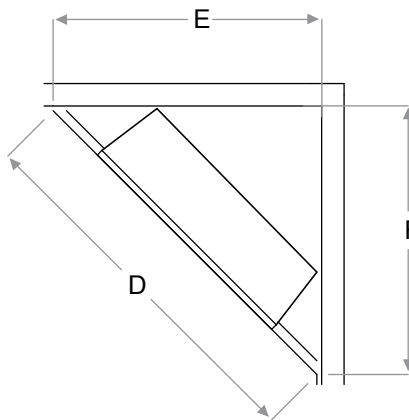

Framing Dimensions:

NOTE: The materials used for the finished surround must be cut to precise dimensions as the 1/2" (1.3 cm) self trimming flange is only to create a finished appearance.

RBF42

A	B	C	D	E	F
12-1/2" (31.8 cm)	42-5/8" (108.3 cm)	30-5/8" (77.8 cm)	66-1/2" (168.9 cm)	47" (119.4 cm)	47" (119.4 cm)