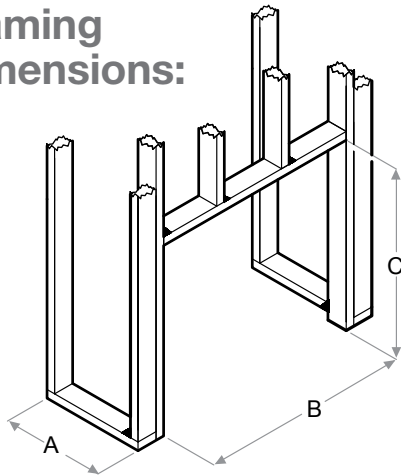

RBFPLUG

Framing Dimensions:

RBF30

| A | B | C |
|-----------------------|----------------------|----------------------|
| 12-1/2" (31.8 cm) | 30-5/8" (77.8 cm) | 26-1/4" (66.5 cm) |
| D | E | F |
| 54-1/4" (137.8 cm) | 38-1/2" (97.8 cm) | 38-1/2" (97.8 cm) |