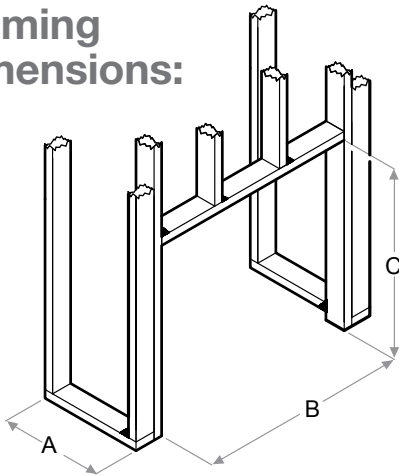

RBFPLUG

Framing Dimensions:

RBF30

| A | B | C |
|-----------------------|----------------------|----------------------|
| 12-1/2" (31.8 cm) | 30-5/8" (77.8 cm) | 26-1/4" (66.5 cm) |
| D | E | F |
| 54-1/4" (137.8 cm) | 38-1/2" (97.8 cm) | 38-1/2" (97.8 cm) |