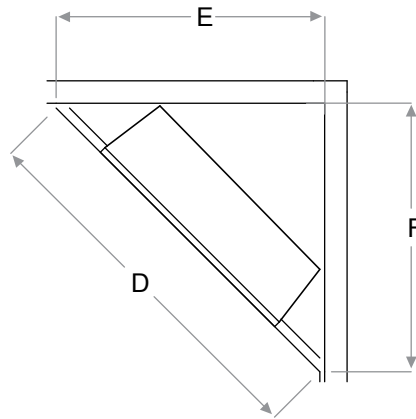

RBF30TRIM38
- 38" Black Installation Trim

RBF30TRIM44
- 44" Black Installation Trim

RBFL30BR - Birch Log Set
Dimensions:
22-3/8" W x 10-7/8" H x 11" D
(56.8 cm x 27.4 cm x 27.9 cm)

RBFL30FC - Fresh Cut Log Set
Dimensions:
22-3/8" W x 10-7/8" H x 11" D
(56.8 cm x 27.4 cm x 27.9 cm)

RBFPLUG

Framing Dimensions:

RBF30

| A | B | C |
|-----------------------|----------------------|----------------------|
| 12-1/2" (31.8 cm) | 30-5/8" (77.8 cm) | 26-1/4" (66.5 cm) |
| D | E | F |
| 54-1/4" (137.8 cm) | 38-1/2" (97.8 cm) | 38-1/2" (97.8 cm) |