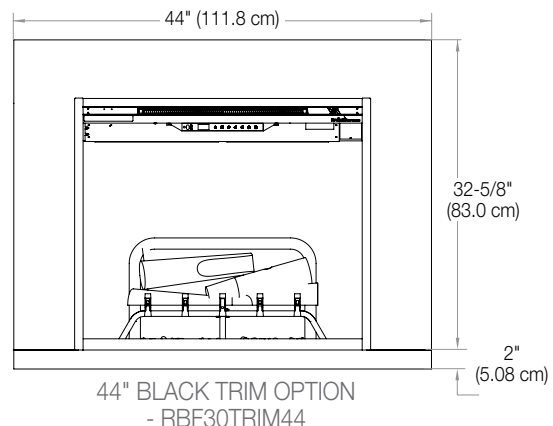

Firebox Insert Trim Dimensions: