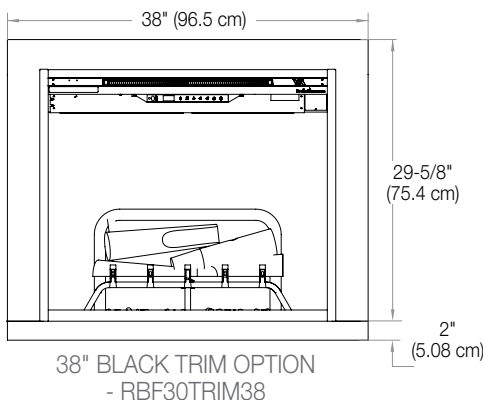

Firebox Insert Trim Dimensions: