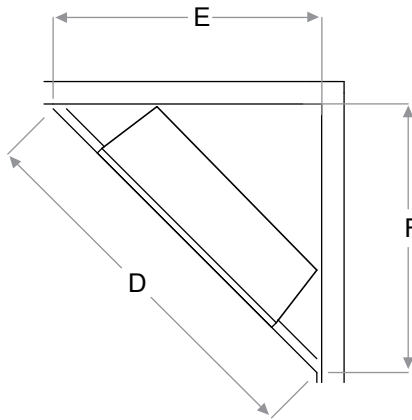

Framing Dimensions:

NOTE: The materials used for the finished surround must be cut to precise dimensions as the 1/2" (1.3 cm) self trimming flange is only to create a finished appearance.

RBF42

A	B	C	D	E	F
12-1/2" (31.8 cm)	42-5/8" (108.3 cm)	30-5/8" (77.8 cm)	66-1/2" (168.9 cm)	47" (119.4 cm)	47" (119.4 cm)