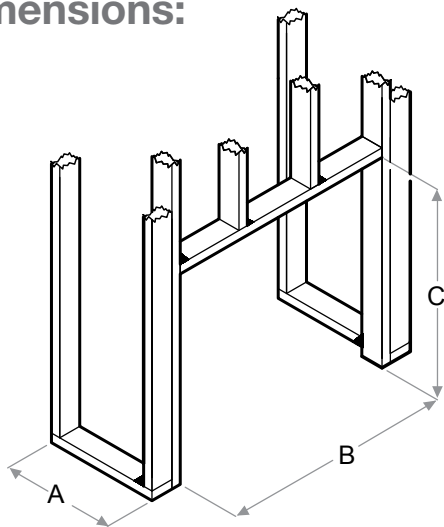

Framing Dimensions:

NOTE: The materials used for the finished surround must be cut to precise dimensions as the 1/2" (1.3 cm) self-trimming flange is only to create a finished appearance.

RBF36					
A	B	C	D	E	F
12-1/2" (31.8 cm)	36-5/8" (93.0 cm)	26-1/4" (66.5 cm)	60" (152.4 cm)	42-1/2" (108.0 cm)	42-1/2" (108.0 cm)