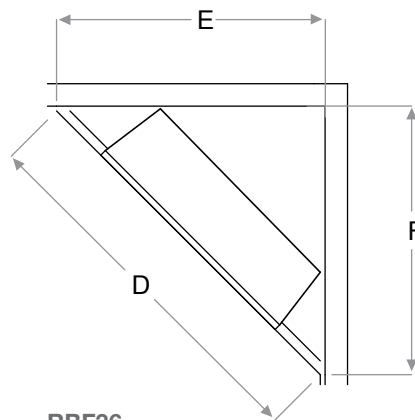

Framing Dimensions:

NOTE: The materials used for the finished surround must be cut to precise dimensions as the 1/2" (1.3 cm) self-trimming flange is only to create a finished appearance.

RBF36					
A	B	C	D	E	F
12-1/2" (31.8 cm)	36-5/8" (93.0 cm)	26-1/4" (66.5 cm)	60" (152.4 cm)	42-1/2" (108.0 cm)	42-1/2" (108.0 cm)