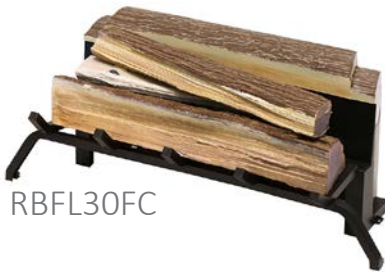

RBFDOOR30

RBFPLUG

Choose the Built-in firebox **accessories**:

RBF30WC

RBFL30BR

RBFL30FC

Log Sets:
Replaces log set
supplied with
RBF30WC

Glass/Doors: