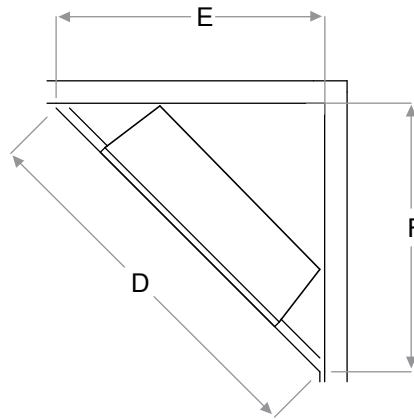

RBFPLUG

Framing Dimensions:

RBF30

| A | B | C |
|-----------------------|----------------------|----------------------|
| 12-1/2" (31.8 cm) | 30-5/8" (77.8 cm) | 26-1/4" (66.5 cm) |
| D | E | F |
| 54-1/4" (137.8 cm) | 38-1/2" (97.8 cm) | 38-1/2" (97.8 cm) |