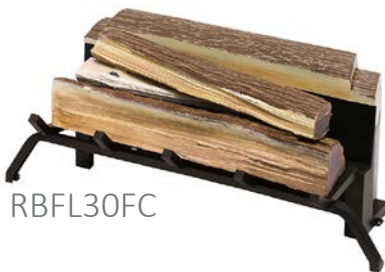

Replaces log set
supplied with
RBF24DLXWC

Choose the Built-in firebox **accessories**:

RBF30

RBFL30BR

RBFL30FC

Log Sets:
Replaces log set
supplied with
RBF30

Glass/Doors:

RBFGLASS30