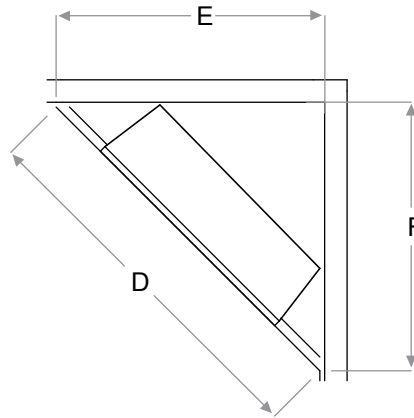

Accessories

RBFGLASS30
- 30" Tempered Front Glass
Dimensions:
29-1/4" W x 22-1/8" H x 3/8" D
(74.0 cm x 56.1 cm x 1.1 cm)

RBFDOOR30 - 30" Functional Doors with Tempered Glass
Dimensions:
33-3/4" W x 27-1/4" H x 1-1/4" D
(85.8 cm x 69.4 cm x 3.7 cm)

RBF30TRIM38
- 38" Black Installation Trim

RBF30TRIM44
- 44" Black Installation Trim

RBFL30BR - Birch Log Set
Dimensions:
22-3/8" W x 10-7/8" H x 11" D
(56.8 cm x 27.4 cm x 27.9 cm)

RBFL30FC - Fresh Cut Log Set
Dimensions:
22-3/8" W x 10-7/8" H x 11" D
(56.8 cm x 27.4 cm x 27.9 cm)

RBFPLUG

Framing Dimensions:

RBF30

| A | B | C |
|-----------------------|----------------------|----------------------|
| 12-1/2" (31.8 cm) | 30-5/8" (77.8 cm) | 26-1/4" (66.5 cm) |
| D | E | F |
| 54-1/4" (137.8 cm) | 38-1/2" (97.8 cm) | 38-1/2" (97.8 cm) |