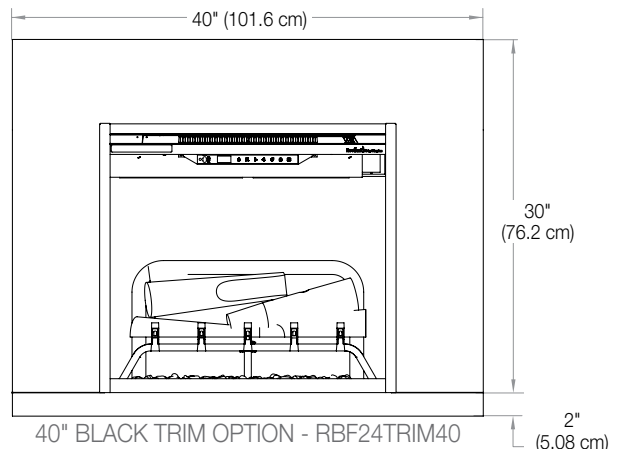

Firebox Insert Trim Dimensions: