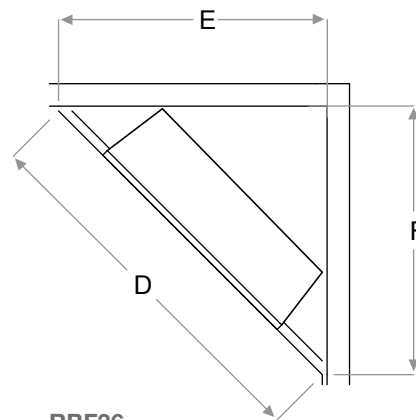

Framing Dimensions:

NOTE: The materials used for the finished surround must be cut to precise dimensions as the 1/2" (1.3 cm) self trimming flange is only to create a finished appearance.

RBF36					
A	B	C	D	E	F
12-1/2" (31.8 cm)	36-5/8" (93.0 cm)	26-1/4" (66.5 cm)	60" (152.4 cm)	42-1/2" (108.0 cm)	42-1/2" (108.0 cm)