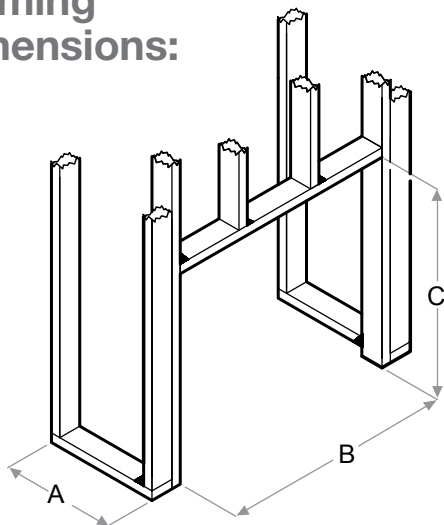

Framing Dimensions:

NOTE: The materials used for the finished surround must be cut to precise dimensions as the 1/2" (1.3 cm) self trimming flange is only to create a finished appearance.

RBF42

A	B	C	D	E	F
12-1/2" (31.8 cm)	42-5/8" (108.3 cm)	30-5/8" (77.8 cm)	66-1/2" (168.9 cm)	47" (119.4 cm)	47" (119.4 cm)