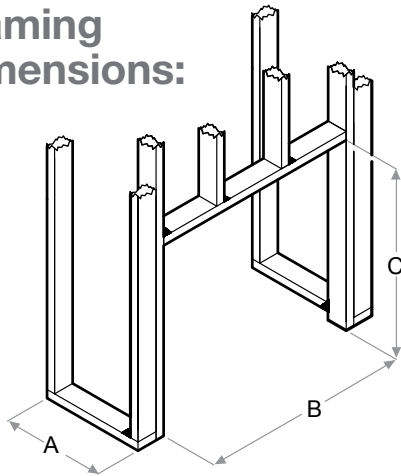

Accessories

RBFGLASS30
- 30" Tempered Front Glass
Dimensions:
29-1/4" W x 22-1/8" H x 3/8" D
(74.0 cm x 56.1 cm x 1.1 cm)

RBFDOOR30 - 30" Functional Doors with Tempered Glass
Dimensions:
33-3/4" W x 27-1/4" H x 1-1/4" D
(85.8 cm x 69.4 cm x 3.7 cm)

RBF30TRIM38
- 38" Black Installation Trim

RBF30TRIM44
- 44" Black Installation Trim

RBFL30BR - Birch Log Set
Dimensions:
22-3/8" W x 10-7/8" H x 11" D
(56.8 cm x 27.4 cm x 27.9 cm)

RBFL30FC - Fresh Cut Log Set
Dimensions:
22-3/8" W x 10-7/8" H x 11" D
(56.8 cm x 27.4 cm x 27.9 cm)

RBFPLUG

Framing Dimensions:

RBF30

| A | B | C |
|-----------------------|----------------------|----------------------|
| 12-1/2" (31.8 cm) | 30-5/8" (77.8 cm) | 26-1/4" (66.5 cm) |
| D | E | F |
| 54-1/4" (137.8 cm) | 38-1/2" (97.8 cm) | 38-1/2" (97.8 cm) |