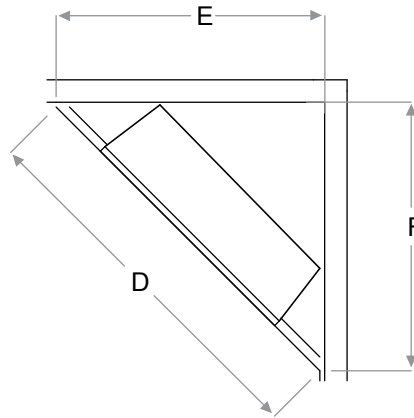

Framing Dimensions: