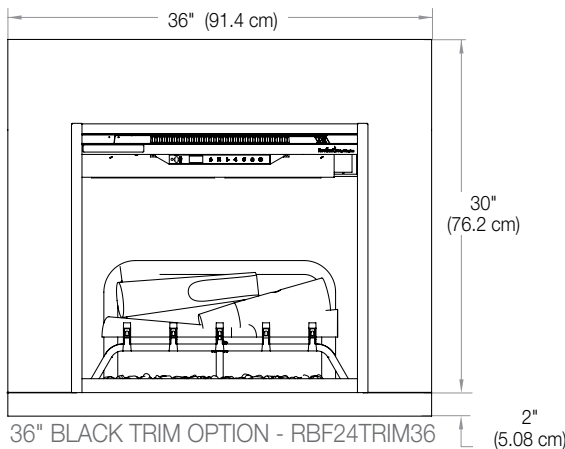

Firebox Insert Trim Dimensions: