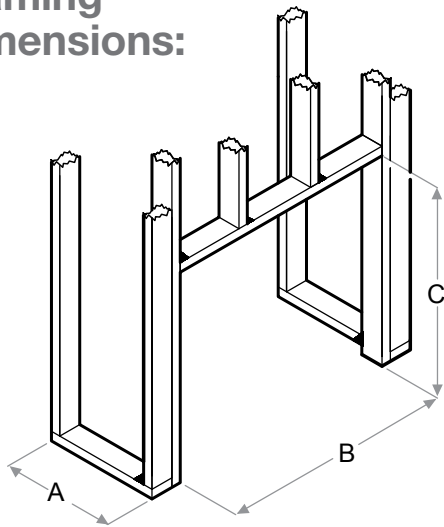

Framing Dimensions:

NOTE: The materials used for the finished surround must be cut to precise dimensions as the 1/2" (1.3 cm) self trimming flange is only to create a finished appearance.

RBF36P

A	B	C	D	E	F
12-1/2" (31.8 cm)	36-5/8" (93.0 cm)	30-5/8" (77.8 cm)	60" (152.4 cm)	42-1/2" (108.0 cm)	42-1/2" (108.0 cm)