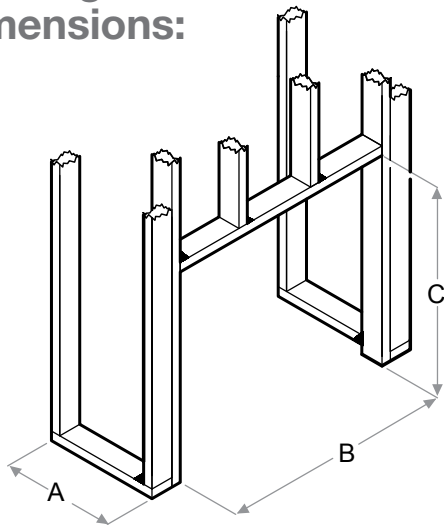

Framing Dimensions:

NOTE: The materials used for the finished surround must be cut to precise dimensions as the 1/2" (1.3 cm) self trimming flange is only to create a finished appearance.

RBF36					
A	B	C	D	E	F
12-1/2" (31.8 cm)	36-5/8" (93.0 cm)	26-1/4" (66.5 cm)	60" (152.4 cm)	42-1/2" (108.0 cm)	42-1/2" (108.0 cm)