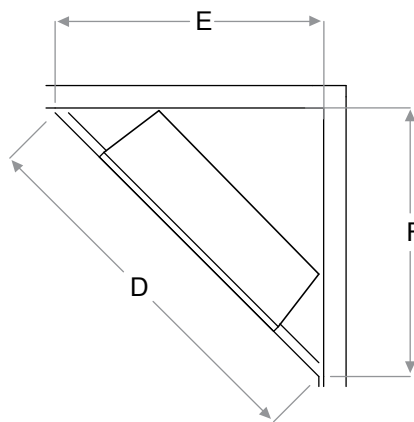

Framing Dimensions:

NOTE: The materials used for the finished surround must be cut to precise dimensions as the 1/2" (1.3 cm) self trimming flange is only to create a finished appearance.

RBF36P

A	B	C	D	E	F
12-1/2" (31.8 cm)	36-5/8" (93.0 cm)	30-5/8" (77.8 cm)	60" (152.4 cm)	42-1/2" (108.0 cm)	42-1/2" (108.0 cm)