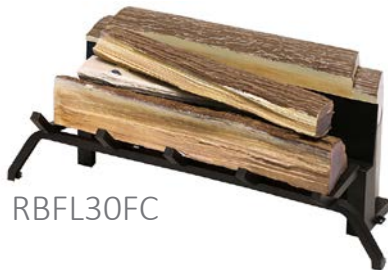

Replaces log set
supplied with
RBF24DLXWC

Choose the fireplace Insert **accessories**:

RBF30

Trims: for use as a fireplace insert

RBFL30BR

RBFL30FC

Log Sets:
Replaces log set
supplied with
RBF30

Glass/Doors: