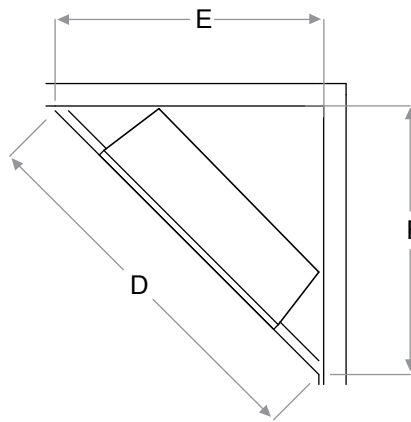

Framing Dimensions:

NOTE: The materials used for the finished surround must be cut to precise dimensions as the 1/2" (1.3 cm) self trimming flange is only to create a finished appearance.

RBF36P

A	B	C	D	E	F
12-1/2" (31.8 cm)	36-5/8" (93.0 cm)	30-5/8" (77.8 cm)	60" (152.4 cm)	42-1/2" (108.0 cm)	42-1/2" (108.0 cm)