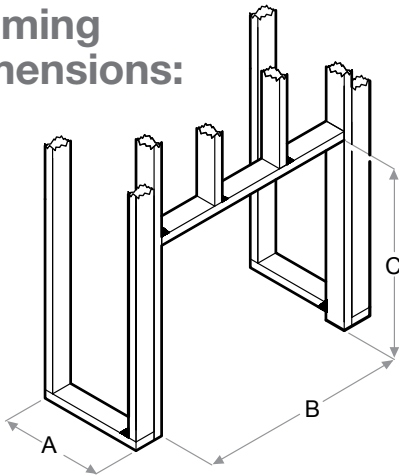

RBF30TRIM38
- 38" Black Installation Trim

RBF30TRIM44
- 44" Black Installation Trim

RBFL30BR - Birch Log Set
Dimensions:
22-3/8" W x 10-7/8" H x 11" D
(56.8 cm x 27.4 cm x 27.9 cm)

RBFL30FC - Fresh Cut Log Set
Dimensions:
22-3/8" W x 10-7/8" H x 11" D
(56.8 cm x 27.4 cm x 27.9 cm)

RBFPLUG

Framing Dimensions:

RBF30

| A | B | C |
|-----------------------|----------------------|----------------------|
| 12-1/2" (31.8 cm) | 30-5/8" (77.8 cm) | 26-1/4" (66.5 cm) |
| D | E | F |
| 54-1/4" (137.8 cm) | 38-1/2" (97.8 cm) | 38-1/2" (97.8 cm) |