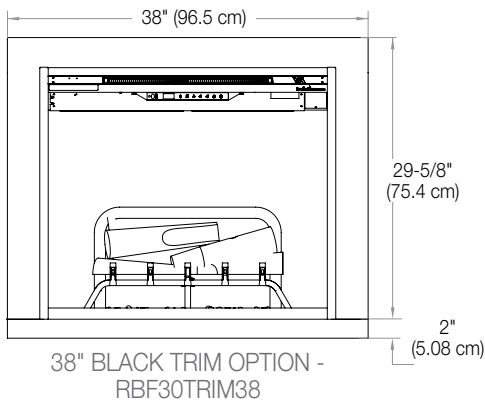

Firebox Insert Trim Dimensions: