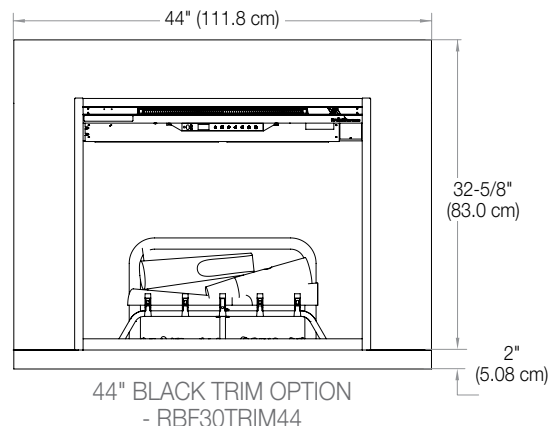

Firebox Insert Trim Dimensions: