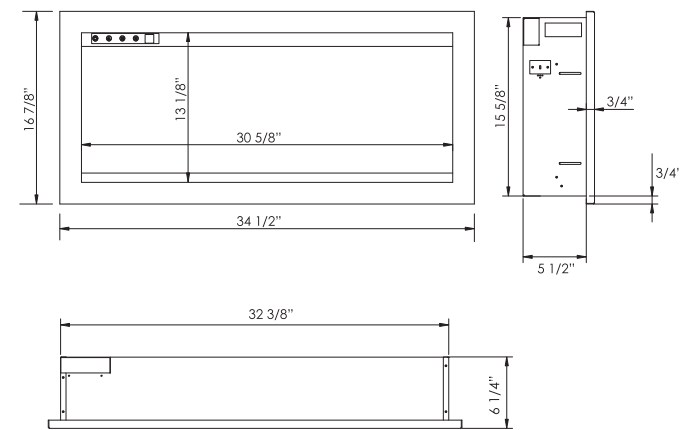

WM-B SURROUND OPTIONS

OPTIONAL SURROUNDS

Add a designer touch to your space with a beautifully finished Dark Grey or Bronze colored surround. These decorative surrounds will compliment all WM-B fireplaces: 34", 42", 50", 60", 74", 88", 100". The surrounds will arrive in a separate package.

FOR SEMI-FLUSH MOUNT INSTALLATION

For rooms where space may be at a premium, WM-B models can also be partially recessed within a 2 x 4 wall. The unit will sit 2" outside of the wall with 4" of the unit mounted inside.

- This install option requires the Semi-Flush Mount Surround (SYM-XS) to finish the look of the fireplace.
- The Semi-Flush Mount Surround has a black finish and has a depth of 2 1/4"
- The Semi-Flush Mount Surround must be purchased separately. Ships in a separate box.
- **This application is only applicable to the WM-B models**

CLEAN FACE NO UNSIGHTLY VENTING

Unlike models made by other manufacturers, WM-B models are unencumbered by unsightly venting. Venting and grills take away from the aesthetics of a fireplace and the WB-B series have some of the biggest glass viewing areas in the industry. You'll see more of what is important - a beautiful, warm and comforting flame display.

HASSLE FREE INSTALLATION

The SYMMETRY has been made with standardized unit sizing. This means that the opening for the fireplace can be made at any stage of a build, the appliance can be easily installed and finished with the included surround at the end of a project. The surround beautifully completes the fireplace without the need for finicky or costly finishing.

WM-34-B