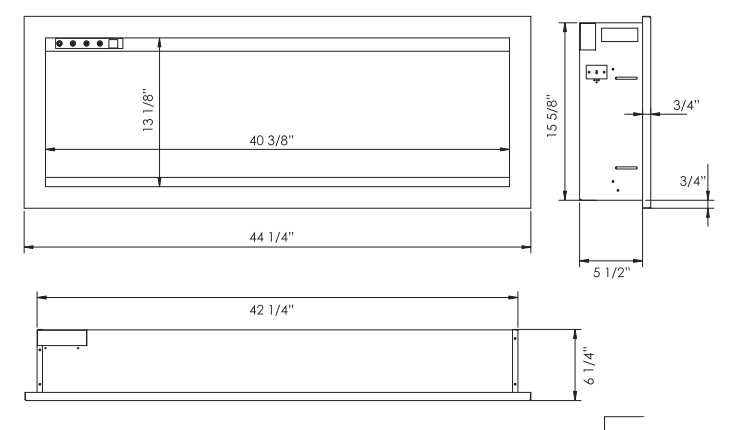

WM-B SURROUND OPTIONS

OPTIONAL SURROUNDS

Add a designer touch to your space with a beautifully finished Dark Grey or Bronze colored surround. These decorative surrounds will compliment all WM-B fireplaces: 34", 42", 50", 60", 74", 88", 100". The surrounds will arrive in a separate package.

FOR SEMI-FLUSH MOUNT INSTALLATION

For rooms where space may be at a premium, WM-B models can also be partially recessed within a 2 x 4 wall. The unit will sit 2" outside of the wall with 4" of the unit mounted inside.

- This install option requires the Semi-Flush Mount Surround (SYM-XS) to finish the look of the fireplace.
- The Semi-Flush Mount Surround has a black finish and has a depth of 2 1/4"
- The Semi-Flush Mount Surround must be purchased separately. Ships in a separate box.
- **This application is only applicable to the WM-B models**

CLEAN FACE NO UNSIGHTLY VENTING

Unlike models made by other manufacturers, WM-B models are unencumbered by unsightly venting. Venting and grills take away from the aesthetics of a fireplace and the WB-B series have some of the biggest glass viewing areas in the industry. You'll see more of what is important - a beautiful, warm and comforting flame display.

HASSLE FREE INSTALLATION

The SYMMETRY has been made with standardized unit sizing. This means that the opening for the fireplace can be made at any stage of a build, the appliance can be easily installed and finished with the included surround at the end of a project. The surround beautifully completes the fireplace without the need for finicky or costly finishing.

WM-42-B