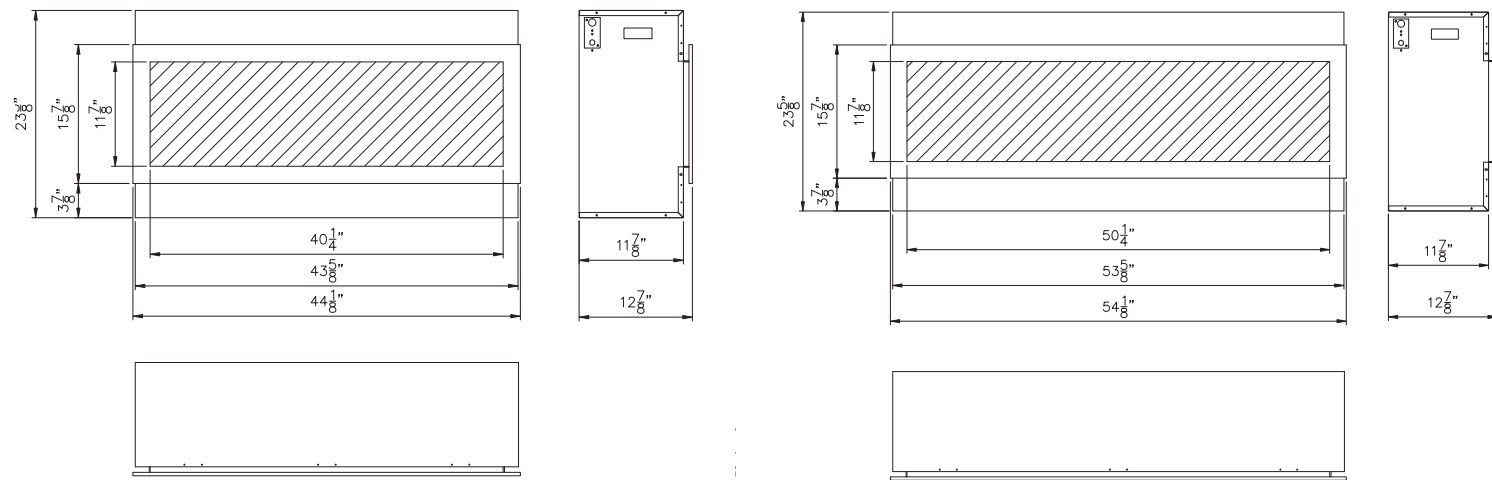

102765-DE electric fireplace

102745-DE

102755-DE