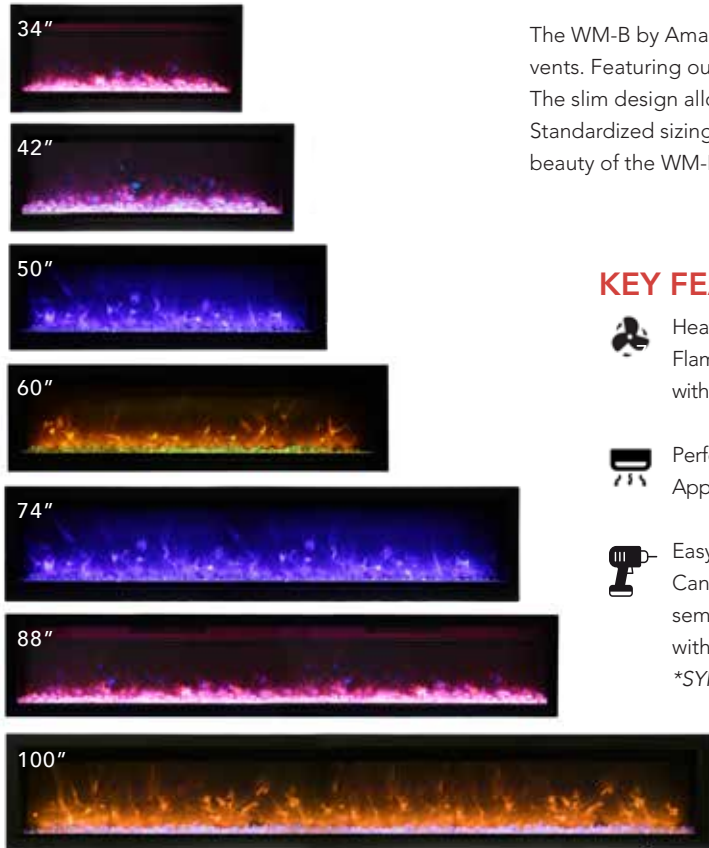

WM-74-B electric fireplace

WM-34-B electric fireplace

The WM-B by Amantii offers clean, contemporary aesthetics with no visible unsightly heat vents. Featuring our exclusive multi-colored state-of-the-art FIRE & ICE® flame presentation. The slim design allows for versatile applications including semi-flush mount within 2 x 4 walls. Standardized sizing allows for hassle free installation at any stage. Enjoy the warmth and beauty of the WM-B in your favorite living spaces, inside or outside.