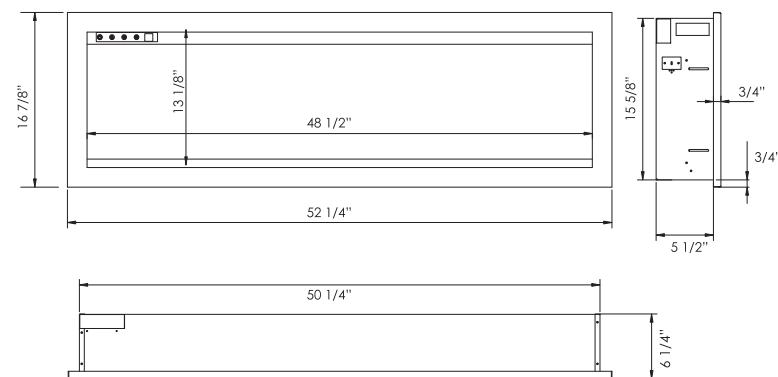

WM-B SURROUND OPTIONS

OPTIONAL SURROUNDS

Add a designer touch to your space with a beautifully finished Dark Grey or Bronze colored surround. These decorative surrounds will compliment all WM-B fireplaces: 34", 42", 50", 60", 74", 88", 100". The surrounds will arrive in a separate package.

FOR SEMI-FLUSH MOUNT INSTALLATION

For rooms where space may be at a premium, WM-B models can also be partially recessed within a 2 x 4 wall. The unit will sit 2" outside of the wall with 4" of the unit mounted inside.

- This install option requires the Semi-Flush Mount Surround (SYM-XS) to finish the look of the fireplace.
- The Semi-Flush Mount Surround has a black finish and has a depth of 2 1/4"
- The Semi-Flush Mount Surround must be purchased separately. Ships in a separate box.
- **This application is only applicable to the WM-B models**

CLEAN FACE NO UNSIGHTLY VENTING

Unlike models made by other manufacturers, WM-B models are unencumbered by unsightly venting. Venting and grills take away from the aesthetics of a fireplace and the WB-B series have some of the biggest glass viewing areas in the industry. You'll see more of what is important - a beautiful, warm and comforting flame display.

HASSLE FREE INSTALLATION

The SYMMETRY has been made with standardized unit sizing. This means that the opening for the fireplace can be made at any stage of a build, the appliance can be easily installed and finished with the included surround at the end of a project. The surround beautifully completes the fireplace without the need for finicky or costly finishing.

WM-50-B