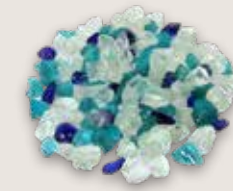

Ocean Blue Media