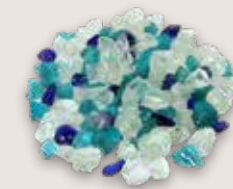

Ocean Blue Media