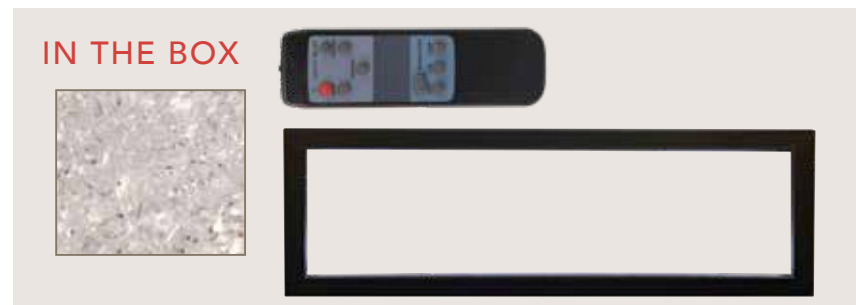

IN THE BOX

OPTIONAL SURROUNDS

For WM-B fireplaces in 50", 60" & 74" models only. See page 16 for more details.