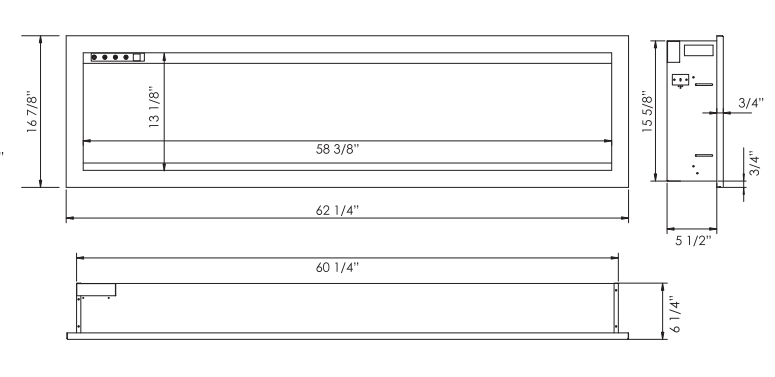

WM-B SURROUND OPTIONS

OPTIONAL SURROUNDS

Add a designer touch to your space with a beautifully finished Dark Grey or Bronze colored surround. These decorative surrounds will compliment all WM-B fireplaces: 34", 42", 50", 60", 74", 88", 100". The surrounds will arrive in a separate package.

FOR SEMI-FLUSH MOUNT INSTALLATION

For rooms where space may be at a premium, WM-B models can also be partially recessed within a 2 x 4 wall. The unit will sit 2" outside of the wall with 4" of the unit mounted inside.

- This install option requires the Semi-Flush Mount Surround (SYM-XS) to finish the look of the fireplace.
- The Semi-Flush Mount Surround has a black finish and has a depth of 2 1/4"
- The Semi-Flush Mount Surround must be purchased separately. Ships in a separate box.
- **This application is only applicable to the WM-B models**

CLEAN FACE NO UNSIGHTLY VENTING

Unlike models made by other manufacturers, WM-B models are unencumbered by unsightly venting. Venting and grills take away from the aesthetics of a fireplace and the WB-B series have some of the biggest glass viewing areas in the industry. You'll see more of what is important - a beautiful, warm and comforting flame display.

HASSLE FREE INSTALLATION

The SYMMETRY has been made with standardized unit sizing. This means that the opening for the fireplace can be made at any stage of a build, the appliance can be easily installed and finished with the included surround at the end of a project. The surround beautifully completes the fireplace without the need for finicky or costly finishing.

WM-60-B