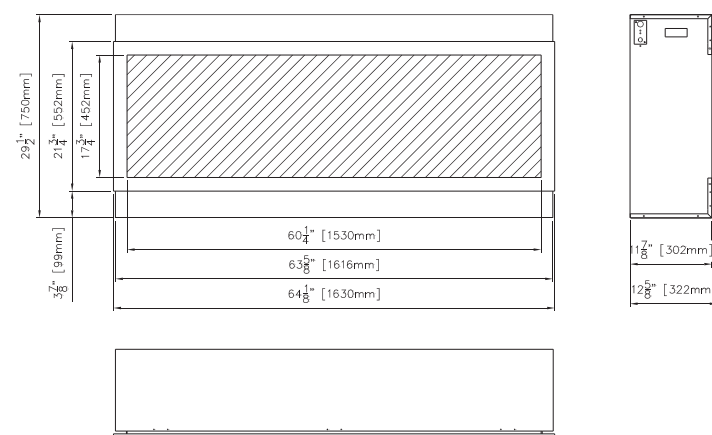

102755-XT

102765-XT