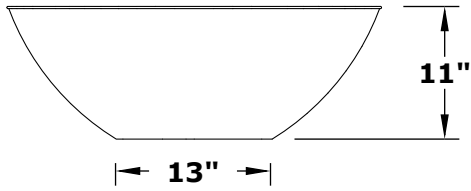

REMI PLANTER BOWL - COPPER

Hammered Copper

ISOMETRIC VIEW

TOP VIEW

RIGHT SIDE VIEW

FRONT SIDE VIEW

PART NUMBER	A	B	C	BTU
OPT-31RCPO	31"	13"	11"	45,000

Bowl Material: Hammered Copper