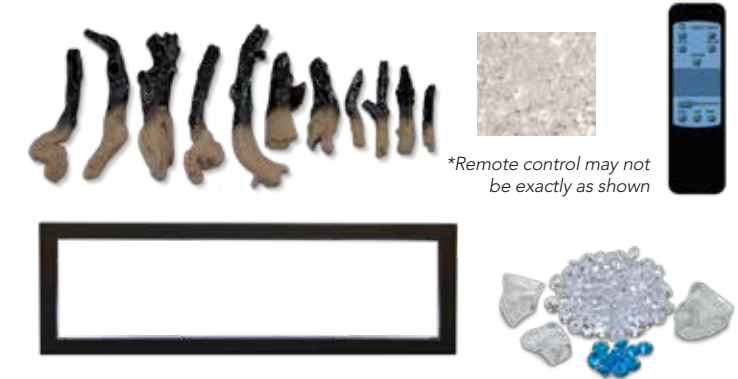

INCLUDED ACCESSORIES

The Panorama DEEP series come with an 11 piece log set and our ICE media kit including large glass chunks, clear and blue diamond media and optional black steel surround, plus a remote.