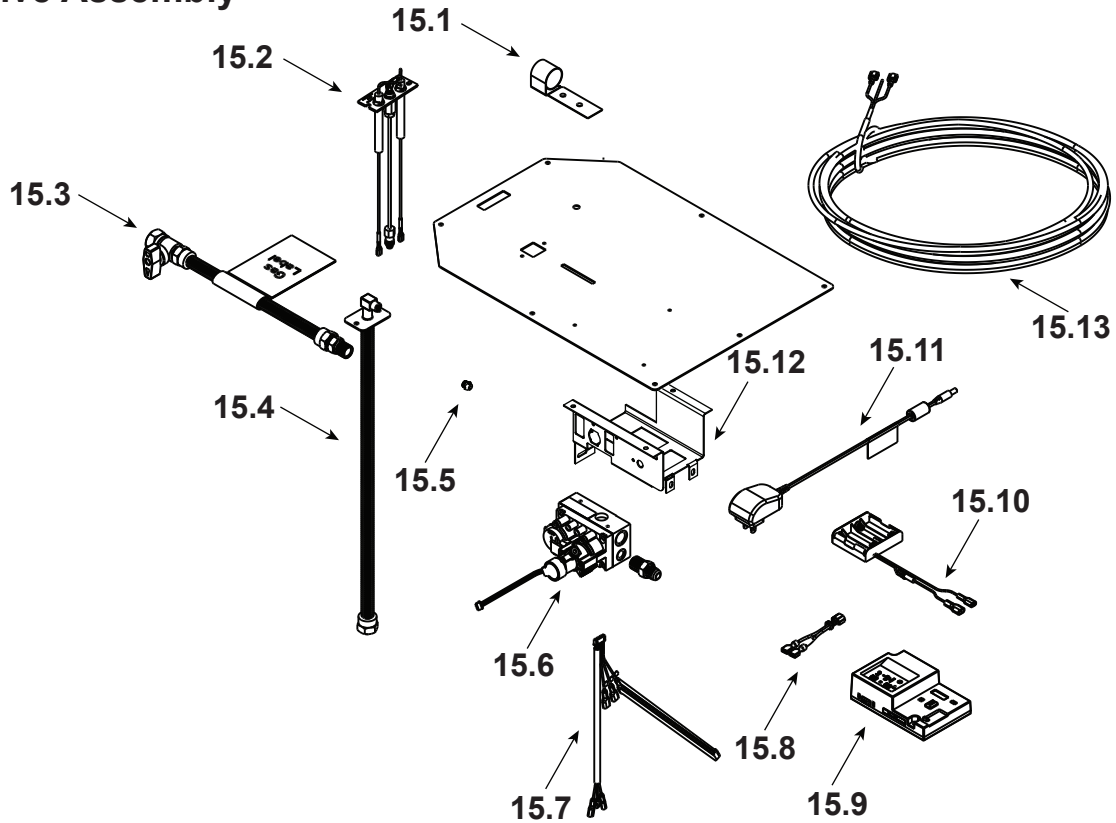

#15 Valve Assembly

IMPORTANT: THIS IS DATED INFORMATION. Parts must be ordered from a dealer or distributor. **Hearth and Home Technologies does not sell directly to consumers.** Provide model number and serial number when requesting service parts from your dealer or distributor.

Stocked at Depot

ITEM	DESCRIPTION	COMMENTS	PART NUMBER	
15.1	Shutter Bracket Assembly		2118-121	Y
15.2	Pilot Assembly NG		2478-012	Y
	Pilot Assembly Propane	Convert 2478-012 with SRV593-527		Y
15.3	Flex Ball Valve Assembly		SRV302-320	Y
15.4	Flexible Gas Connector		530-302A	Y
15.5	Orifice NG (#32C)		SRV582-832	Y
	Orifice Propane (#50C)		582-850	Y
15.6	Valve NG		SRV2166-302	Y
	Valve Propane		2166-303	Y
15.7	Harness, IFT 6 Pin Wiring		SRV2326-132	Y
15.8	Jumper Wire		SRV2187-198	Y
15.9	Module, IFT Control		SRV2326-130	Y
15.10	Battery Holder 4AA, IFT		SRV2326-134	Y
15.11	Transformer, 6 Volt Wall		SRV2326-131	Y
15.12	Valve, Bracket		2118-104	
15.13	Thermostat Wire Assembly, Male/Male		SRV2118-170	Y

Additional service part numbers appear on following page.