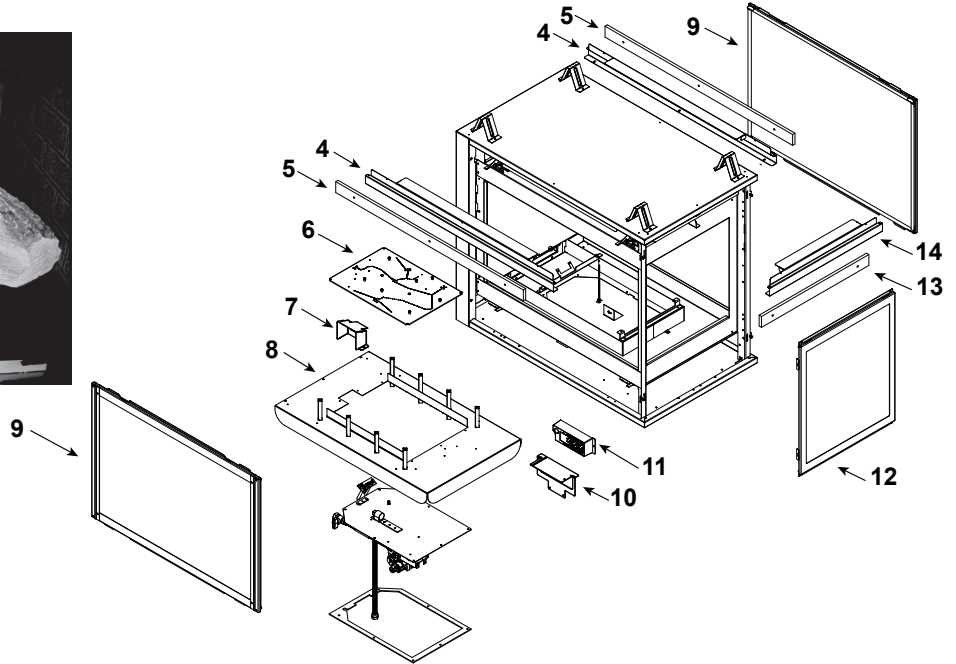

Log Set Assembly

IMPORTANT: THIS IS DATED INFORMATION. Parts must be ordered from a dealer or distributor. **Hearth and Home Technologies does not sell directly to consumers.** Provide model number and serial number when requesting service parts from your dealer or distributor.

Stocked at Depot

ITEM	DESCRIPTION	COMMENTS	PART NUMBER	
	Log Set Assembly		LOGS-2128	Y
A	Log A		SRV2128-701	
B	Log B		SRV2128-702	
C	Log C		SRV2128-703	
D	Log D		SRV2128-706	
1	Log 1		SRV2128-704	
2	Log 2		SRV2128-705	
3	Log 3		SRV2128-707	
4	Sheetrock Ledge (side)	Qty 2 req	2130-118	
5	Non-Comb, Long	Qty 2 req	2130-199	
6	Burner NG, Propane		2128-007	Y
7	Pilot Shield		2128-124	
8	Base Pan/Grate Assembly		2128-005	
9	Glass Door Assembly (Side)	Qty 2 req	GLA-6TROC	Y
10	Junction Box bracket		2128-128	
11	Junction Box		SRV4021-013	Y
12	Glass Door Assembly (End)		GLA-2130	Y
13	Non- Comb, Short		2130-197	
14	Sheetrock Ledge (End)		2130-126	
	Refractory Panel		2128-116	
	Surround Overlay (contains overlay for top, bottom and sides)		SRV2130-FACE