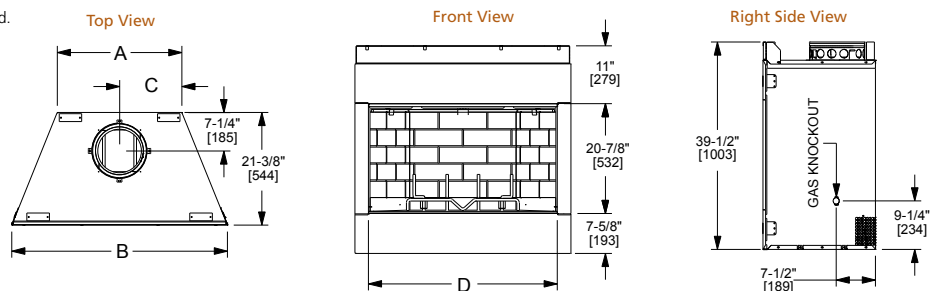

VILLA WOOD

Model	Front Width		Back Width		Height		Depth		Viewing Area
	Unit	Framing	Unit	Framing	Unit	Framing	Unit	Framing	
Villawood-36"	41" [1041]	42" [1067]	23-3/4" [603]	42" [1067]	39-1/2" [1003]	39-3/4" [1010]	21-3/8" [544]	21-1/2" [546]	36" x 20-7/8" [914 x 532]
Villawood-42"	47" [1194]	48" [1219]	29-3/4" [756]	48" [1219]	39-1/2" [1003]	39-3/4" [1010]	21-3/8" [544]	21-1/2" [546]	42" x 20-7/8" [1067 x 532]

Drawings to the right represent the 36" and 42" combined.

MODEL	Villawood-36"	Villawood-42"
A	23-3/4" [603]	29-3/4" [756]
B	41" [1041]	47" [1194]
C	11-7/8" [302]	14-7/8" [378]
D	36" [914]	42" [1067]