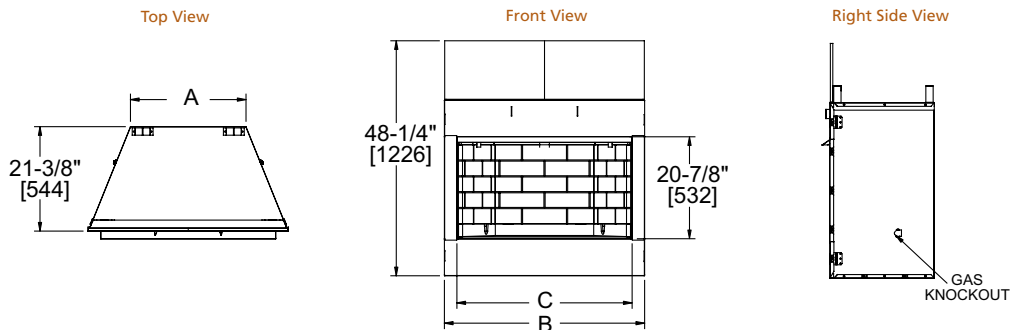

FIRE FEATURE SPECIFICATIONS

VILLA GAS

Model	Front Width		Back Width		Height		Depth		Viewing Area	BTU/hr Input
	Unit	Framing	Unit	Framing	Unit	Framing	Unit	Framing		
Villa Gas 36"	41" [1041]	42" [1067]	23-3/4" [603]	42" [1067]	39-1/2" [1003]	39-3/4" [1010]	21-3/8" [544]	21-1/2" [546]	36" x 20-7/8" [914 x 532]	40,000 (NG), 40,000 (LP)
Villa Gas 42"	47" [1194]	48" [1219]	29-3/4" [756]	48" [1219]	39-1/2" [1003]	39-3/4" [1010]	21-3/8" [544]	21-1/2" [546]	42" x 20-7/8" [1067 x 532]	42,000 (NG), 42,000 (LP)

Drawings to the right represent the 36" and 42" combined.

MODEL	Villa Gas 36"	Villa Gas 42"
A	23-3/4" [603]	29-3/4" [756]
B	41-1/8" [1045]	47-1/8" [1197]
C	36" [914]	42" [1067]