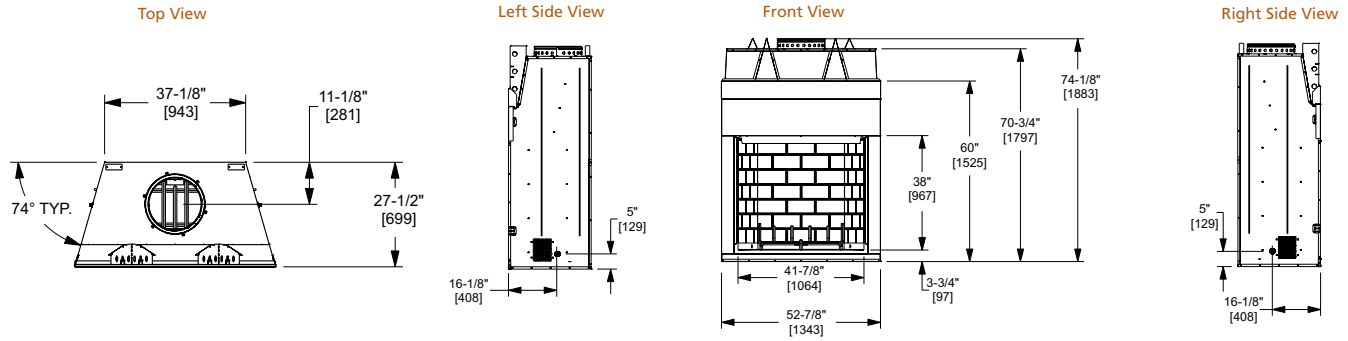

CASTLEWOOD

Model	Front Width		Back Width		Height		Depth		Viewing Area
	Unit	Framing	Unit	Framing	Unit	Framing	Unit	Framing	
Castlewood-42"	52-7/8" [1343]	53-7/8" [1368]	37-1/8" [943]	40-1/8" [1019]	74-1/8" [1883]	74-1/2" [1892]	27-1/2" [699]	28-1/2" [724]	41-7/8" x 38" [1063 x 965]

TECHNOLOGY

INTELLIFIRE IGNITION SYSTEMS

IntelliFire systems constantly monitor ignition, ensure safe functioning. To learn more, visit fireplaces.com.

NOTES