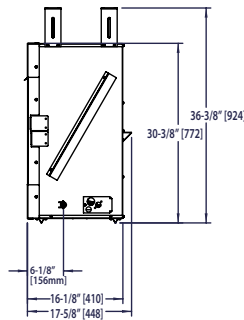

LANAI

Model	Front Width		Back Width		Height		Depth		Viewing Area	BTU/hr Input
	Unit	Framing	Unit	Framing	Unit	Framing	Unit	Framing		
Lanai	57-1/4" [1454]	57-3/4" [1467]	57-1/4" [1454]	57-3/4" [1467]	36-3/8" [924]	39-1/2" [1003]	17-5/8" [448]	17-5/8" [448]	51" x 18" [1295 x 457]	55,000

Side View