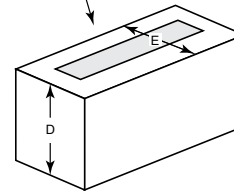

## PLAZA

Model	Length	Width	Depth	Viewing Area	BTU/hr Input
Plaza-24"	24" [610]	5-3/8" [137]	5-3/8" [137]	24" x 5-3/8" [613 x 137]	32,000

Side View

Clearance to Combustibles

Appliance enclosure must be made entirely of non-combustible materials