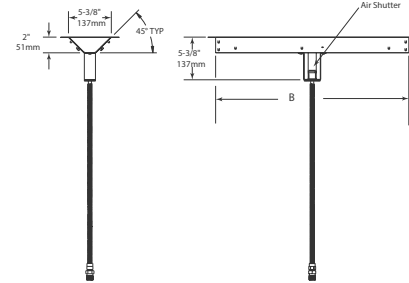

## PLAZA

Model	Length	Width	Depth	Viewing Area	BTU/hr Input
Plaza-24"	24" [610]	5-3/8" [137]	5-3/8" [137]	24" x 5-3/8" [613 x 137]	32,000

Side View

Clearance to Combustibles

Appliance enclosure must be made entirely of non-combustible materials