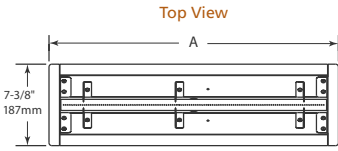

## PLAZA

Model	Length	Width	Depth	Viewing Area	BTU/hr Input
Plaza-24"	24" [610]	5-3/8" [137]	5-3/8" [137]	24" x 5-3/8" [613 x 137]	32,000

Side View

Clearance to Combustibles

Appliance enclosure must be made entirely of non-combustible materials