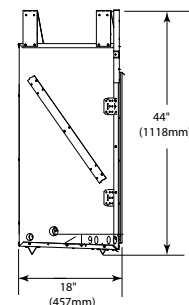

PLAZA

Model	Length	Width	Depth	Viewing Area	BTU/hr Input
Plaza-24"	24" [610]	5-3/8" [137]	5-3/8" [137]	24" x 5-3/8" [613 x 137]	32,000

Clearance to Combustibles

Appliance enclosure must be made entirely of non-combustible materials

	A	B
Starter Kit	26" (660 mm)	24" (610mm)
Starter Kit + 1 Extension	50" (1,270mm)	48" (1,219mm)
Starter Kit + 2 Extensions	74" (1,880mm)	72" (1,829mm)
Starter Kit + 3 Extensions	98" (2,489mm)	96" (2,438mm)
Starter Kit + 4 Extensions	122" (3,099mm)	120" (3,048mm)

	A	B	C	D	E
in	17	17	45	8	8
mm	432	432	1143	203	203

LANAI

Model	Front Width		Back Width		Height		Depth		Viewing Area	BTU/hr Input
	Unit	Framing	Unit	Framing	Unit	Framing	Unit	Framing		
Lanai	57-1/4" [1454]	57-3/4" [1467]	57-1/4" [1454]	57-3/4" [1467]	36-3/8" [924]	39-1/2" [1003]	17-5/8" [448]	17-5/8" [448]	51" x 18" [1295 x 457]	55,000

COURTYARD

Model	Front Width		Back Width		Height		Depth		Viewing Area
	Unit	Framing	Unit	Framing	Unit	Framing	Unit	Framing	
Courtyard-36"	41-3/4" [1060]	43-1/2" [1105]	31-1/2" [800]	43-1/2" [1105]	44" [1118]	44-1/8" [1121]	18" [457]	18-1/8" [459]	36" x 30-3/4" [914 x 781]
Courtyard-42"	47-3/4" [1213]	49-1/2" [1257]	37-1/2" [953]	49-1/2" [1257]	44" [1118]	44-1/8" [1121]	18" [457]	18-1/8" [459]	42" x 30-3/4" [1067 x 781]

Drawings to the right represent the 36" and 42" combined.

Side View

MODEL	Courtyard-36"	Courtyard-42"
A	36" [914]	42" [1067]
B	41-3/4" [1060]	47-3/4" [1213]
C (back width)	31-1/2" [800]	37-1/2" [953]