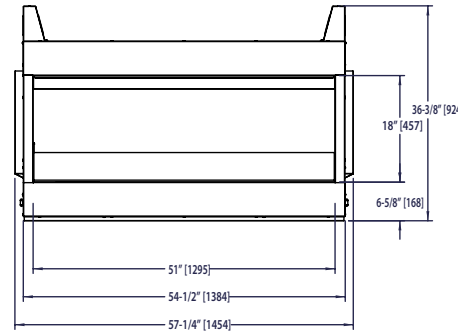

Front View

COURTYARD

Model	Front Width		Back Width		Height		Depth		Viewing Area
	Unit	Framing	Unit	Framing	Unit	Framing	Unit	Framing	
Courtyard-36"	41-3/4" [1060]	43-1/2" [1105]	31-1/2" [800]	43-1/2" [1105]	44" [1118]	44-1/8" [1121]	18" [457]	18-1/8" [459]	36" x 30-3/4" [914 x 781]
Courtyard-42"	47-3/4" [1213]	49-1/2" [1257]	37-1/2" [953]	49-1/2" [1257]	44" [1118]	44-1/8" [1121]	18" [457]	18-1/8" [459]	42" x 30-3/4" [1067 x 781]

Drawings to the right represent the 36" and 42" combined.