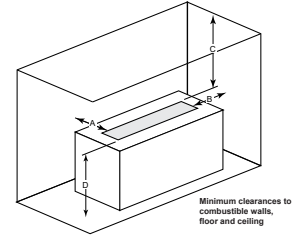

## PLAZA

Model	Length	Width	Depth	Viewing Area	BTU/hr Input
Plaza-24"	24" [610]	5-3/8" [137]	5-3/8" [137]	24" x 5-3/8" [613 x 137]	32,000

Side View

Clearance to Combustibles

Appliance enclosure must be made entirely of non-combustible materials